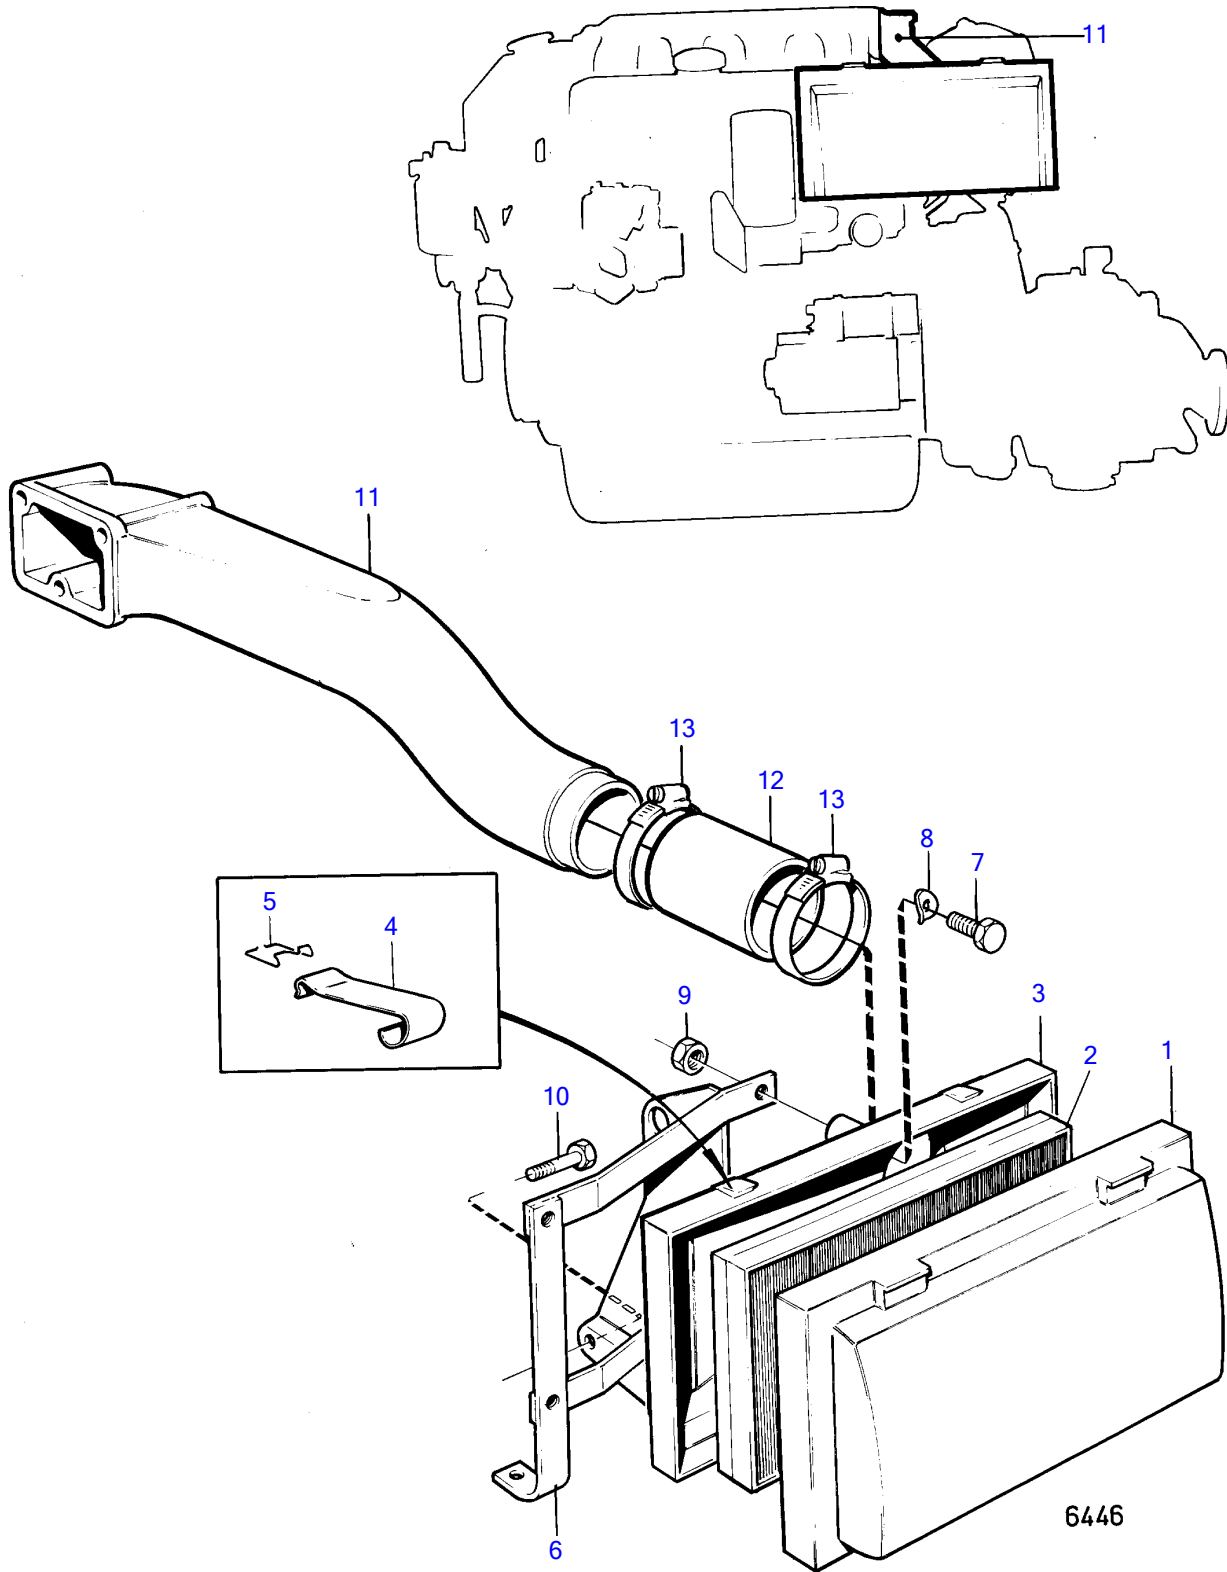

MD30A

MD30A

REF	PART NO.	QTY	DESCRIPTION	SEE SEC.	NOTES
1	842615	1	Filter housing		
2	463505	1	Insert		
3	842680	1	Filter housing		
4	463908	4	• Clamp		
5	673792	4	• Lock		
6	844593	1	Bracket		OBSOLETE PART
7	959224	2	Hex. socket screw		L = 45 MM
	959227	2	Hex. socket screw		L = 50 MM
8	941907	4	Spring washer		
9	946036	4	Lock nut		
10	955317	2	Hexagon screw		L = 25 MM
11	846029	1	Connection pipe	18157	OBSOLETE PART
12	952983	X	Hose		L = 80 MM
13	943480	2	Hose clamp		