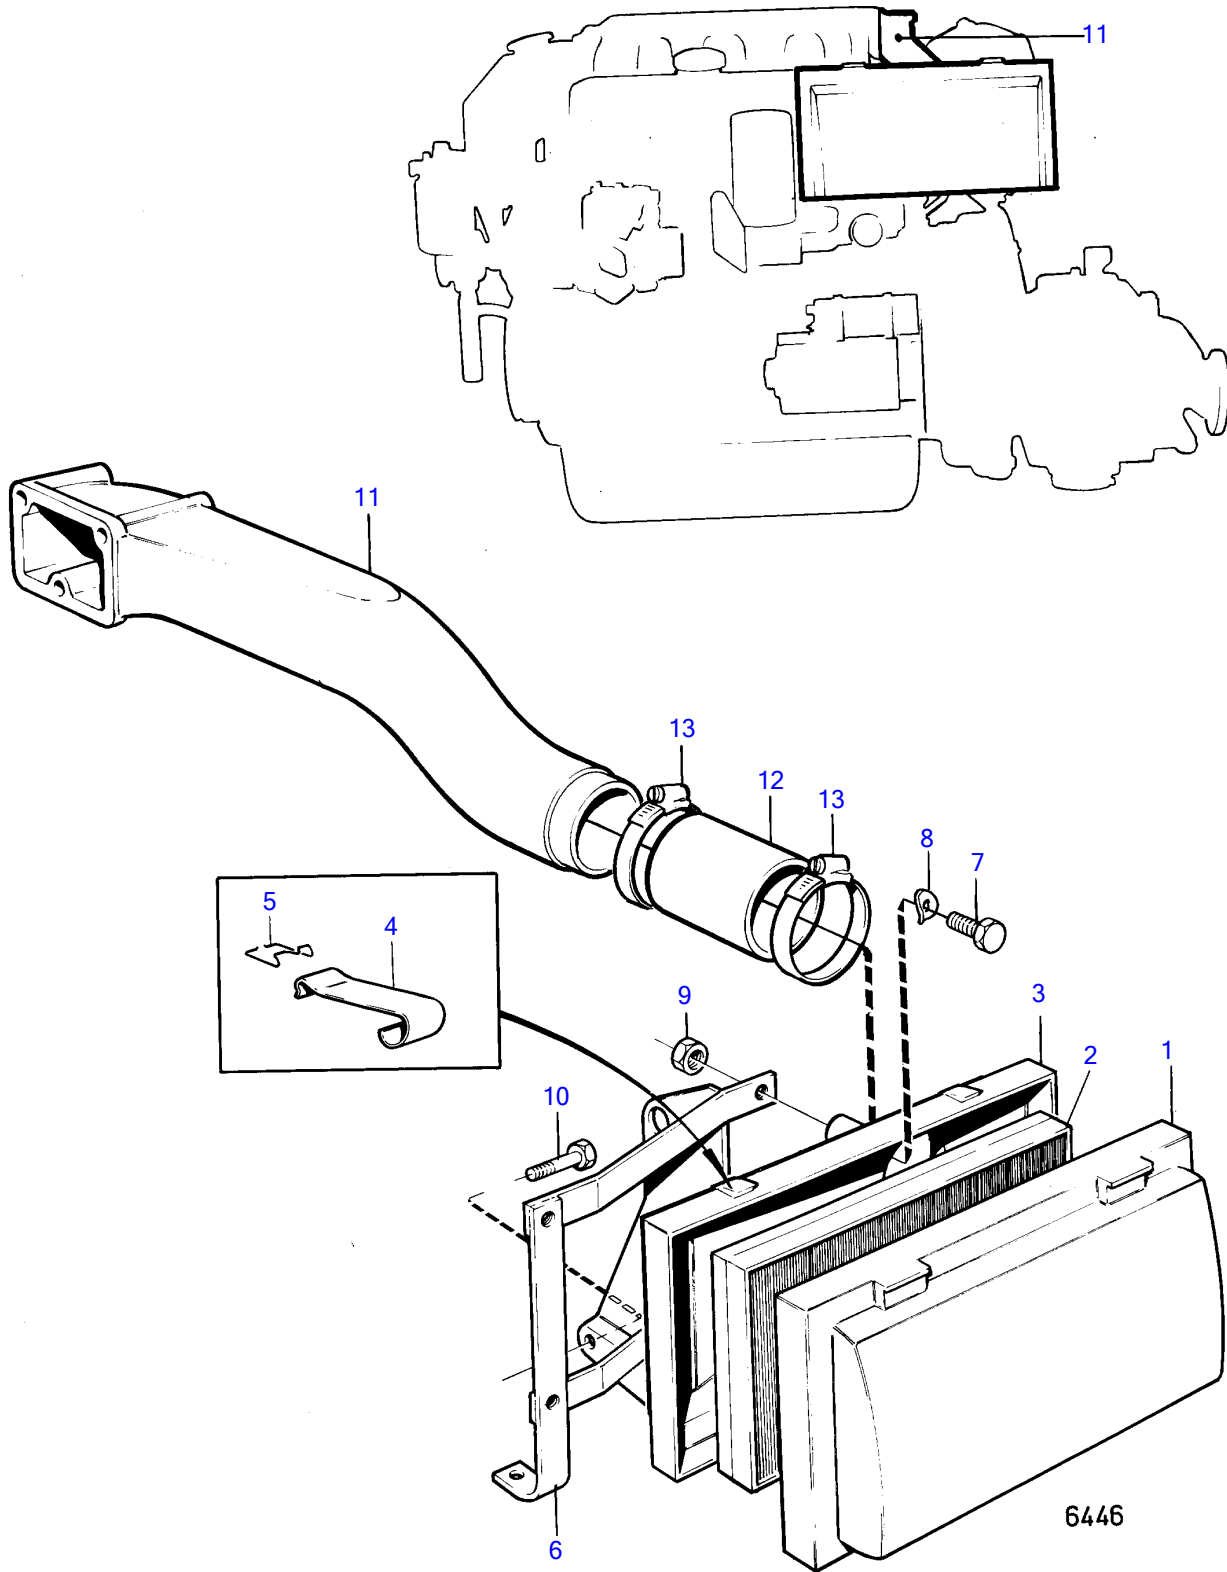

MD30A

## MD30A

REF	PART NO.	QTY	DESCRIPTION	SEE SEC.	NOTES
1	842615	1	Filter housing		
2	463505	1	Insert		
3	842680	1	Filter housing		
4	463908	4	• Clamp		
5	673792	4	• Lock		
6	844593	1	Bracket		OBSOLETE PART
7	959224	2	Hex. socket screw		L = 45 MM
	959227	2	Hex. socket screw		L = 50 MM
8	941907	4	Spring washer		
9	946036	4	Lock nut		
10	955317	2	Hexagon screw		L = 25 MM
11	846029	1	Connection pipe	18157	OBSOLETE PART
12	952983	X	Hose		L = 80 MM
13	943480	2	Hose clamp		