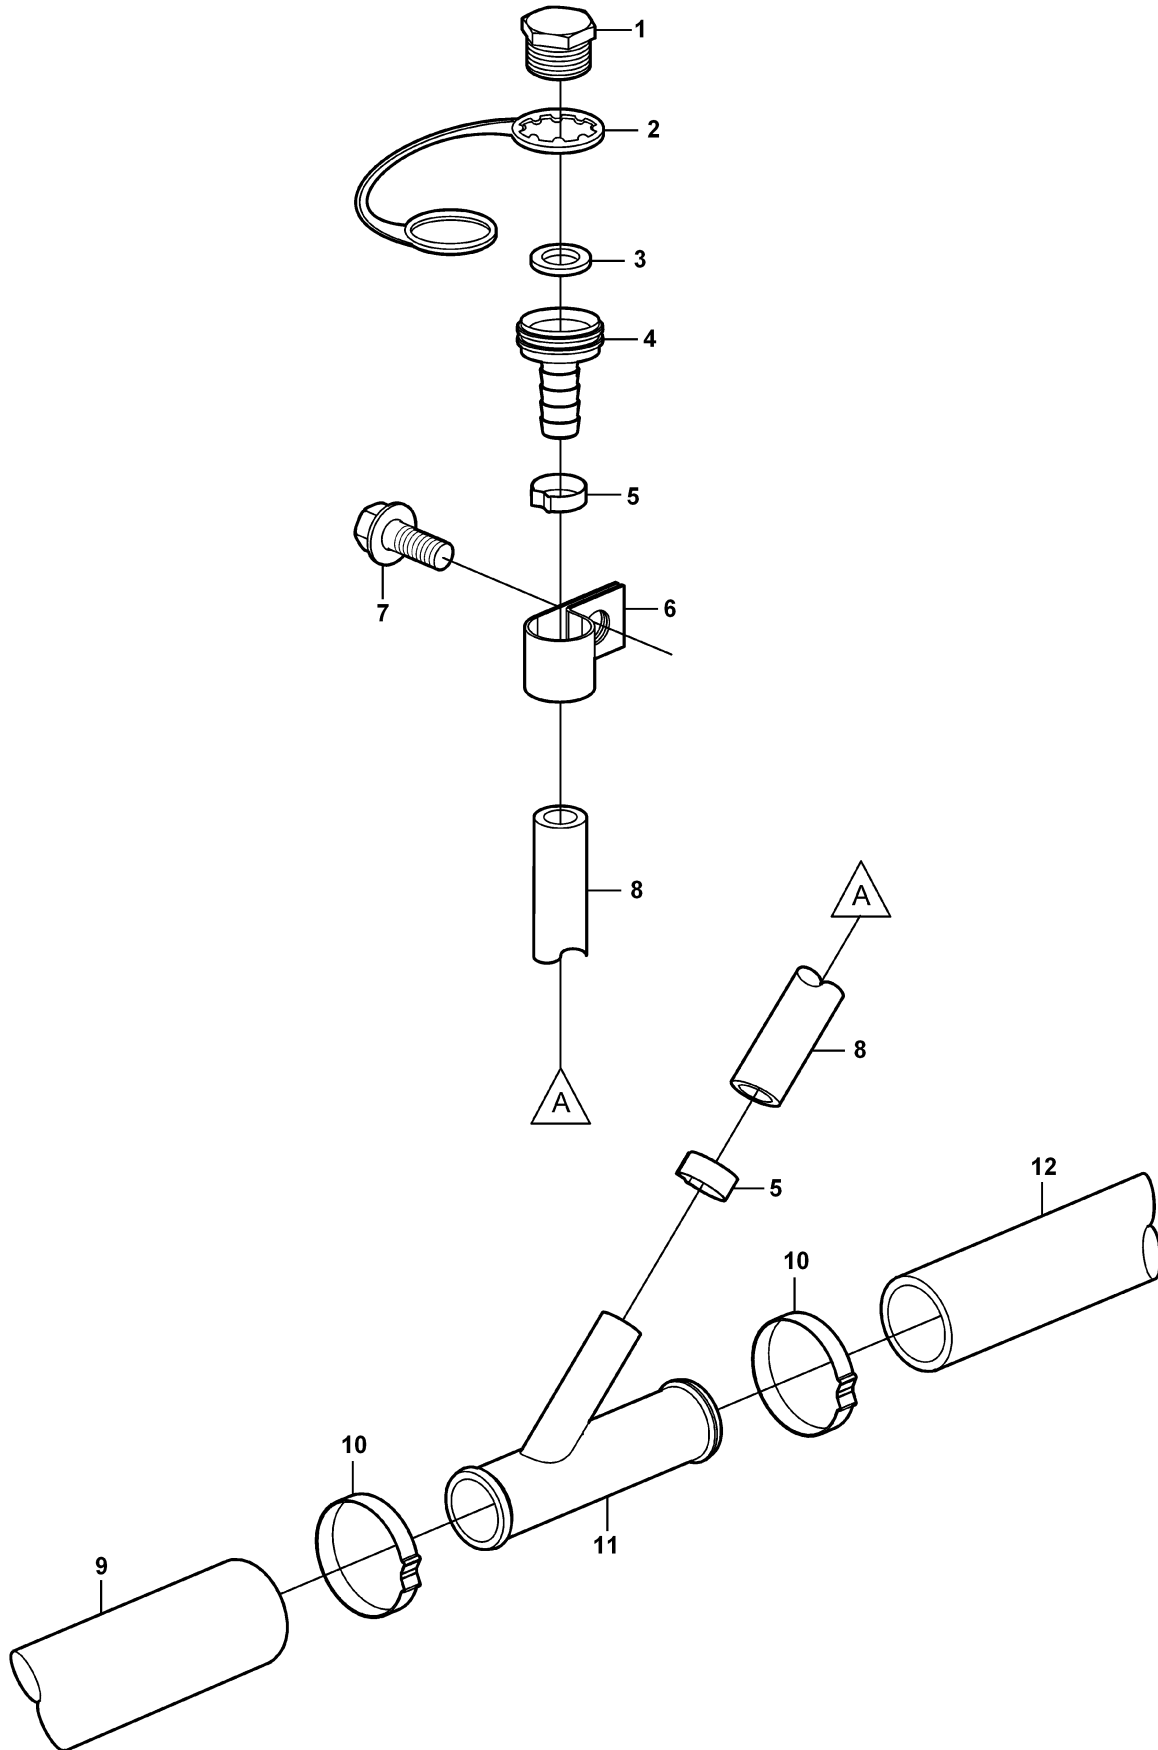

3.0GLP-A, 3.0GLP-B

3.0GLP-A, 3.0GLP-B

REF	PART NO.	QTY	DESCRIPTION
1	3862656	1	Cap
2	3862082	1	Retainer
3	3862079	1	Gasket
4	3862902	1	Flushing connection
5	983146	2	Clamp
6	3862891	1	Clamp
7	3853557	1	Screw
8	3857823	1	Hose
9	3862804	1	Hose
10	982645	2	Clamp
11	3862699	1	T-pipe
12	3862945	1	Hose