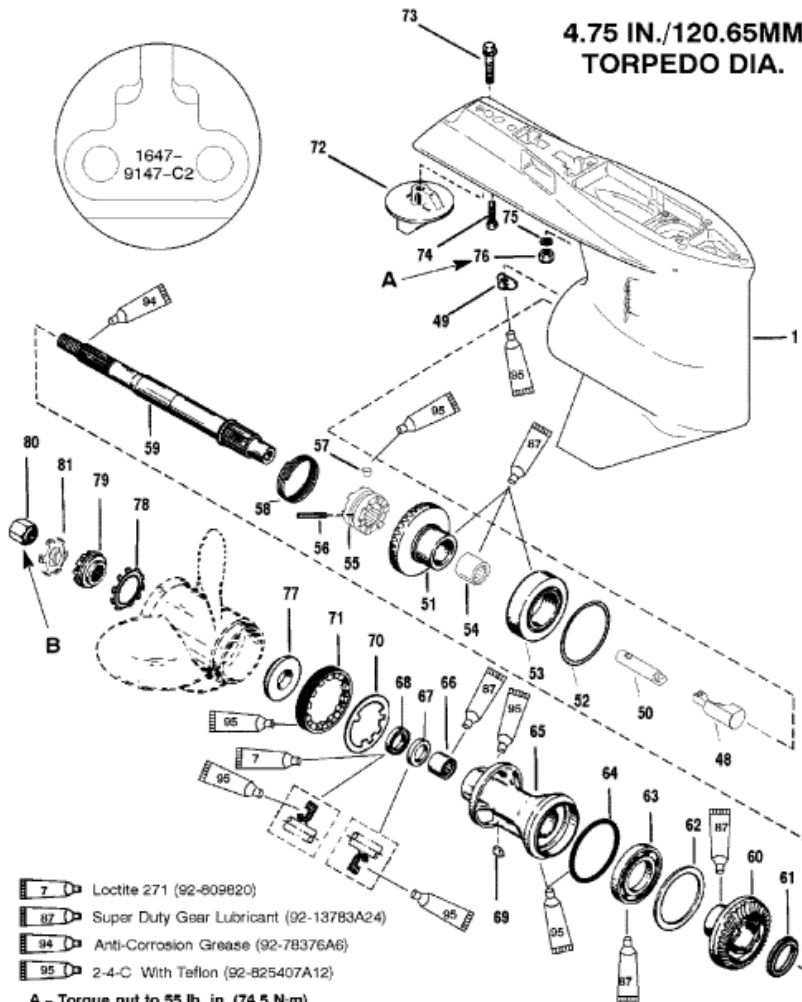

**4.75 IN./120.65MM  
 TORPEDO DIA.**

- 7 Loctite 271 (92-809820)
- 87 Super Duty Gear Lubricant (92-13783A24)
- 94 Anti-Corrosion Grease (92-78376A6)
- 95 2-4-C With Teflon (92-825407A12)

**A - Torque nut to 55 lb. in. (74.5 N-m)**  
**B - Torque propeller nut to 55 lb. ft. (74.5 N-m)**