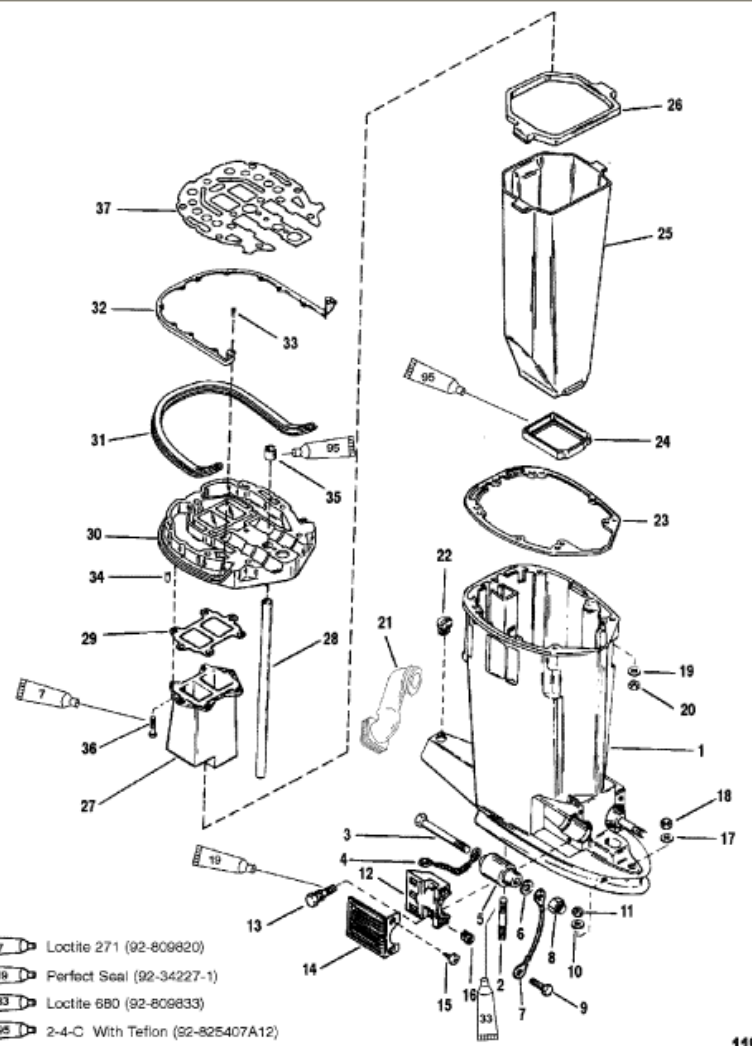

Parts List

11968

Ref	Class	Part	Description	Qty	Comment	Footnote
1	1590	8343A10	DRIVESHAFT HOUSING	1	(Black, Long)	
1	1590	8343A11	DRIVESHAFT HOUSING	1	(Gray, Long)	
1	3503	813563A 1	DRIVESHAFT HOUSING	1	(Black X-Long)	
1	3503	813563A 2	DRIVESHAFT HOUSING	1	(Gray X-Long)	
1	1590	8343A13	DRIVESHAFT HOUSING	1	(Black - Jet)	
1	1590	8343A14	DRIVESHAFT HOUSING	1	(Gray - Jet)	
2	16	56295	STUD, (.437 x 2.69)	2		
3	10	63474	SCREW, (.500-20 x 6.00)	2		
4		88238A10	GROUND WIRE ASSEMBLY	1		
5		78249	MOUNT	2	(135/150/175 Long) (Jet)	
5		77327	MOUNT	2	(All Other Models)	
6	12	49339	WASHER, (.8125)	2		
7		88238A10	GROUND WIRE ASSEMBLY	1		
8	11	28040	NUT	2		
9	10	41508	SCREW, (.250-20 x .500)	1		
10	12	45176	WASHER, (.453 x .812 x .105)	2		
11	11	34933	NUT, (.437-20)	2		
12	54	67076	CLAMP	2		
13	10	66727	SCREW, (.312-18 x 1.250)	4		
14		67077T	COVER	2	(Black)	
14		67077F 1	COVER	2	(Gray)	
15	10	88417	SCREW, (#12-24 x .620)	4		
16	11	35521	NUT	4		
17	12	48926	WASHER	1		
18	11	34933	NUT, (.437-20)	1		
19	12	20553	WASHER, (.406 x .734 x .063)	4		
20	11	69254	NUT	4		
21		828212	IDLE EXHAUST BOOT	1		
22	19	64649	PLUG	1		
23	27	99173 2	GASKET	1		4
24		66350	SEAL, Lower	1		
25		18276	EXHAUST TUBE	1		
26		17726 1	SEAL, Upper	1		
27		812834	EXHAUST EXTENSION	1	(135/175/XR6/Magnum III)	
27		41942F 3	EXHAUST EXTENSION	1	(150/200) (Jet)	
28	32	67295	TUBE	1	(LONG) (Jet)	
28	32	74729	TUBE	1	(X-Long)	
29	27	78246	GASKET	1		4
30		18233A 3	PLATE ASSEMBLY	1		
31		814701 2	SEAL	1		
32		68011	BRACKET	1		