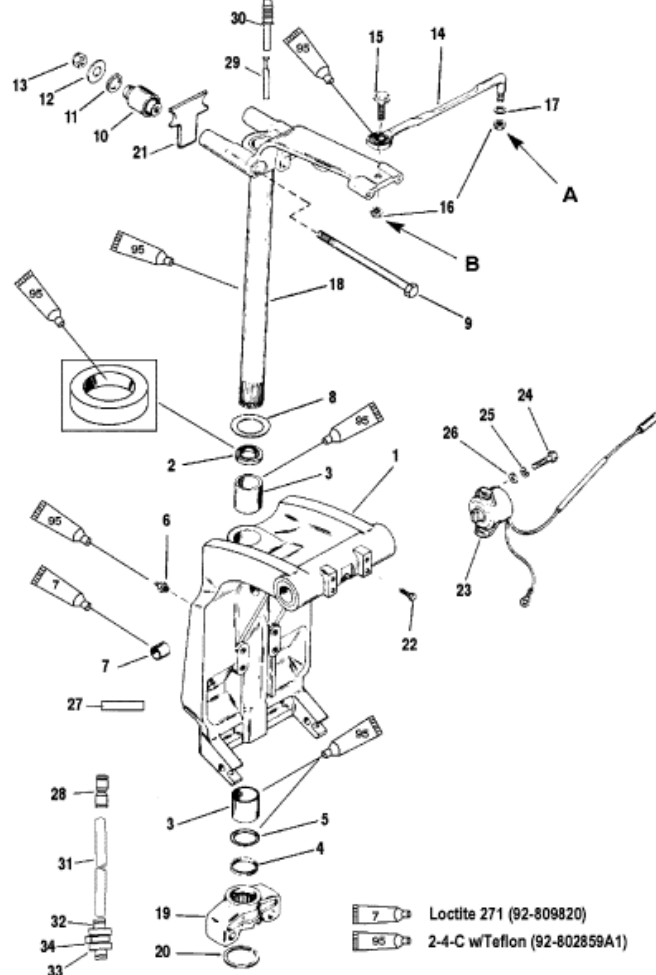

Parts List

A - Torque nut to 120 lb-in (13.5 Nm.) and BACK OFF 1/4 turn.  
 B - Torque nut to 20 lb-ft (27.0 Nm.)

Ref	Class	Part	Description	Qty	Comment	Footnote
1	1499	8710T20	SWIVEL BRACKET ASSEMBLY	1		
2	26	87735	OIL SEAL (LOWER)	1		
3	23	818764	BUSHING	2		
4	23	816039	SPACER	1		
5	25	33504	O-RING	1		
6	22	74036	GREASE FITTING	2		
7	23	821207	BUSHING	2		
8	12	816432	THRUST WASHER	1		
9	10	78689	SCREW	2		
10		77326	MOUNT	2		
11	12	66921	WASHER	2		
12	12	814432	WASHER	2		
13	11	826710 15	NUT	2		
14		92876A10	STEERING LINK ASSEMBLY	1		
15	10	849838	SCREW	1		
16	11	826709113	NUT	2		
17	12	37828	WASHER	2		
18	17	67706A55	SWIVEL PIN AND STEERING ARM	1	(CARBON STEEL)	
18	17	826432A 2	SWIVEL PIN AND STEERING ARM	1	(STAINLESS STEEL)	
19		86580A 1	BOTTOM YOKE	1		
19		878182T	BOTTOM YOKE	1	(STAINLESS STEEL)	
20	53	67684	RETAINING RING	1		
21		88882 1	BUMPER	1		
22	10	64014	SCREW	2		
23		821180A 6	TRIM SENDER ASSEMBLY	1		
24	10	852368	SCREW/15	2		
25	13	26996	LOCKWASHER	2		
26	12	89302	WASHER	2		
27		NSS	DECAL-SERIAL OVERLAMINATE	1		
28	22	859747	COUPLER	1		
29	22	859732	ADAPTOR FITTING	1		
30	22	859731	ADAPTOR FITTING	1		
31	32	859449 75	TUBING (5/2 IN.) (BLACK)	1		
32	22	859448	COUPLER FITTING	1		
33	25	821555	GROMMET	1		
34	54	850181	STA STRAP (11-1/2 IN.)	1		