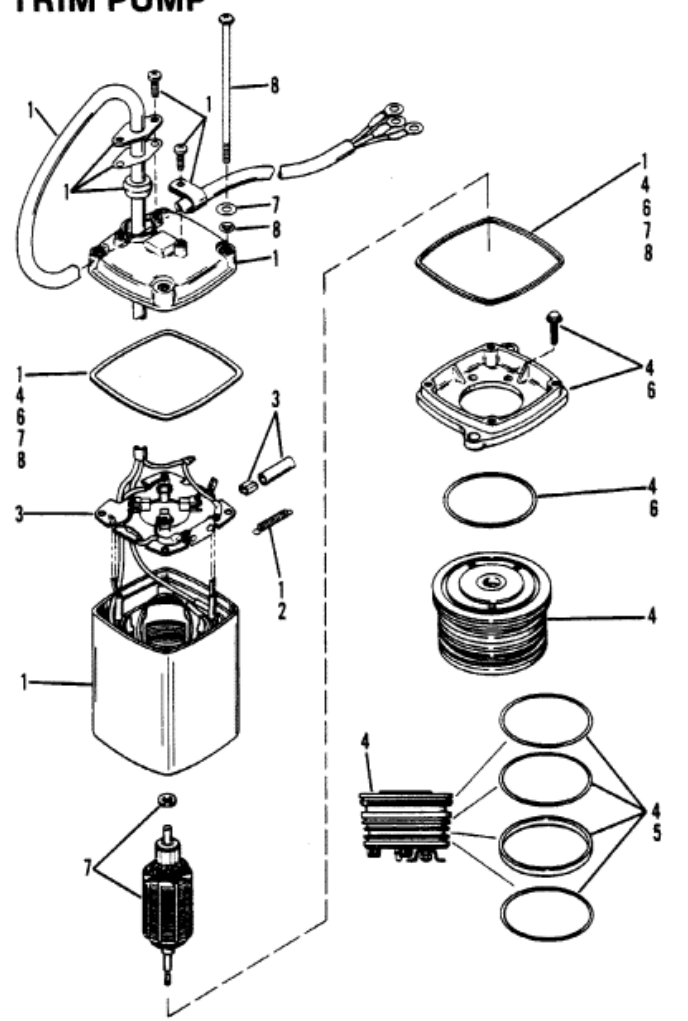

POWER TRIM PUMP

M0042-E88

POWER TRIM PUMP

Parts List						
Ref	Class	Part	Description	Qty	Comment	Footnote
-		99186T	POWER TRIM PUMP	1		
1		12659	FRAME AND FIELD KIT	1		
2		12665	BRUSH SPRING KIT	1		
3		13506	BRUSH CARD KIT	1		
4		12662	PUMP AND END FRAME KIT	1		
5		12663	PUMP SEAL KIT	1		
6		12660	END FRAME KIT	1		
7		12661	ARMATURE KIT	1		
8		12664	THRU BOLT KIT	1		