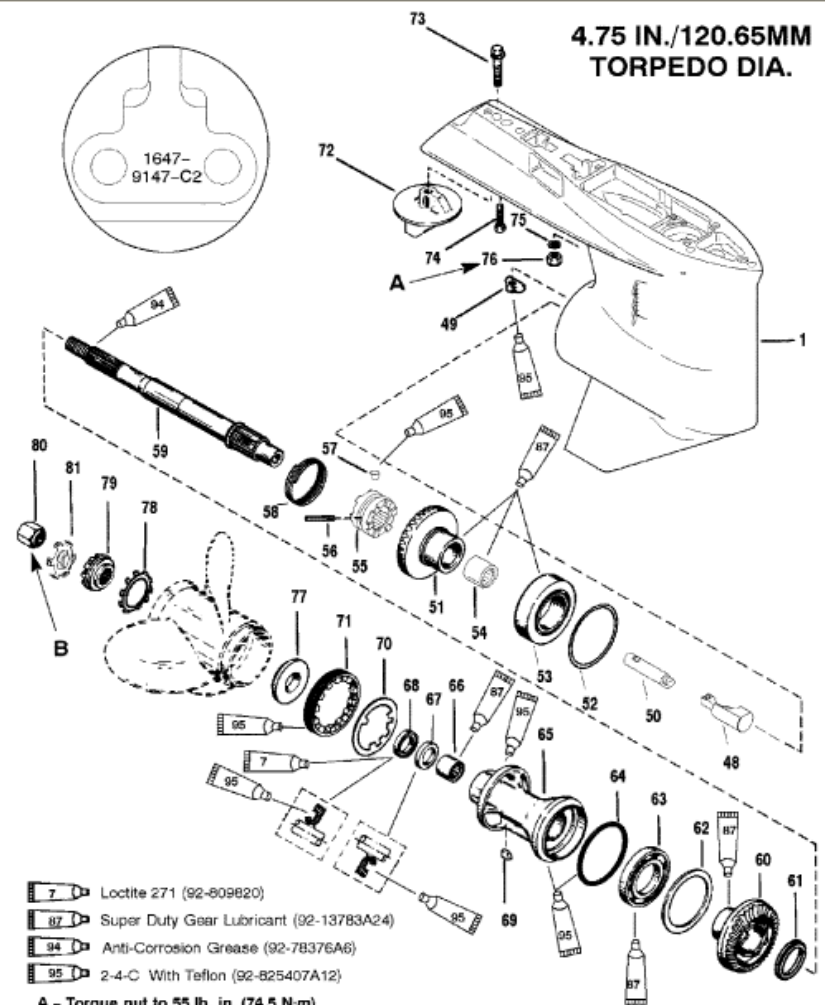

**4.75 IN./120.65MM  
 TORPEDO DIA.**

- 7 Loctite 271 (92-809820)
- 87 Super Duty Gear Lubricant (92-13783A24)
- 94 Anti-Corrosion Grease (92-78376A6)
- 95 2-4-C With Teflon (92-825407A12)

**A - Torque nut to 55 lb. in. (74.5 N-m)**  
**B - Torque propeller nut to 55 lb. ft. (74.5 N-m)**