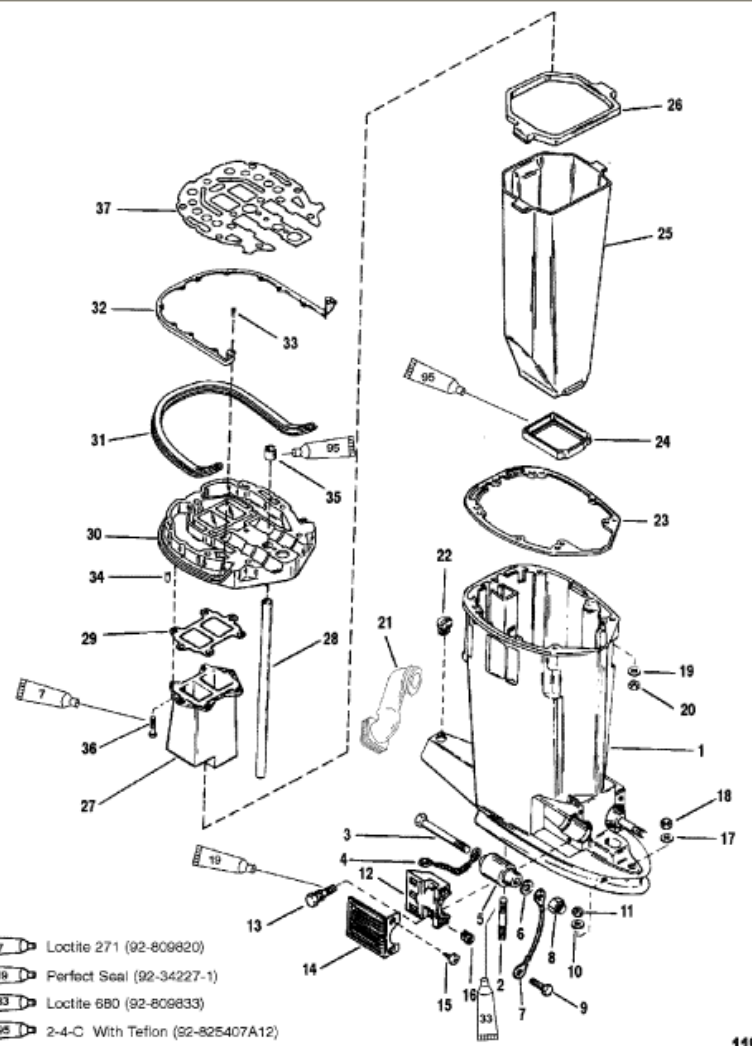

Parts List

Ref	Class	Part	Description	Qty	Comment	Footnote
1	1590	8343A10	DRIVESHAFT HOUSING	1	(Black, Long)	
1	1590	8343A11	DRIVESHAFT HOUSING	1	(Gray, Long)	
1	3503	813563A 1	DRIVESHAFT HOUSING	1	(Black X-Long)	
1	3503	813563A 2	DRIVESHAFT HOUSING	1	(Gray X-Long)	
1	1590	8343A13	DRIVESHAFT HOUSING	1	(Black - Jet)	
1	1590	8343A14	DRIVESHAFT HOUSING	1	(Gray - Jet)	
2	16	56295	STUD, (.437 x 2.69)	2		
3	10	63474	SCREW, (.500-20 x 6.00)	2		
4		88238A10	GROUND WIRE ASSEMBLY	1		
5		78249	MOUNT	2	(135/150/175 Long) (Jet)	
5		77327	MOUNT	2	(All Other Models)	
6	12	49339	WASHER, (.8125)	2		
7		88238A10	GROUND WIRE ASSEMBLY	1		
8	11	28040	NUT	2		
9	10	41508	SCREW, (.250-20 x .500)	1		
10	12	45176	WASHER, (.453 x .812 x .105)	2		
11	11	34933	NUT, (.437-20)	2		
12	54	67076	CLAMP	2		
13	10	66727	SCREW, (.312-18 x 1.250)	4		
14		67077T	COVER	2	(Black)	
14		67077F 1	COVER	2	(Gray)	
15	10	88417	SCREW, (#12-24 x .620)	4		
16	11	35521	NUT	4		
17	12	48926	WASHER	1		
18	11	34933	NUT, (.437-20)	1		
19	12	20553	WASHER, (.406 x .734 x .063)	4		
20	11	69254	NUT	4		
21		828212	IDLE EXHAUST BOOT	1		
22	19	64649	PLUG	1		
23	27	99173 2	GASKET	1		4
24		66350	SEAL, Lower	1		
25		18276	EXHAUST TUBE	1		
26		17726 1	SEAL, Upper	1		
27		812834	EXHAUST EXTENSION	1	(135/175/XR6/Magnum III)	
27		41942F 3	EXHAUST EXTENSION	1	(150/200) (Jet)	
28	32	67295	TUBE	1	(LONG) (Jet)	
28	32	74729	TUBE	1	(X-Long)	
29	27	78246	GASKET	1		4
30		18233A 3	PLATE ASSEMBLY	1		
31		814701 2	SEAL	1		
32		68011	BRACKET	1		