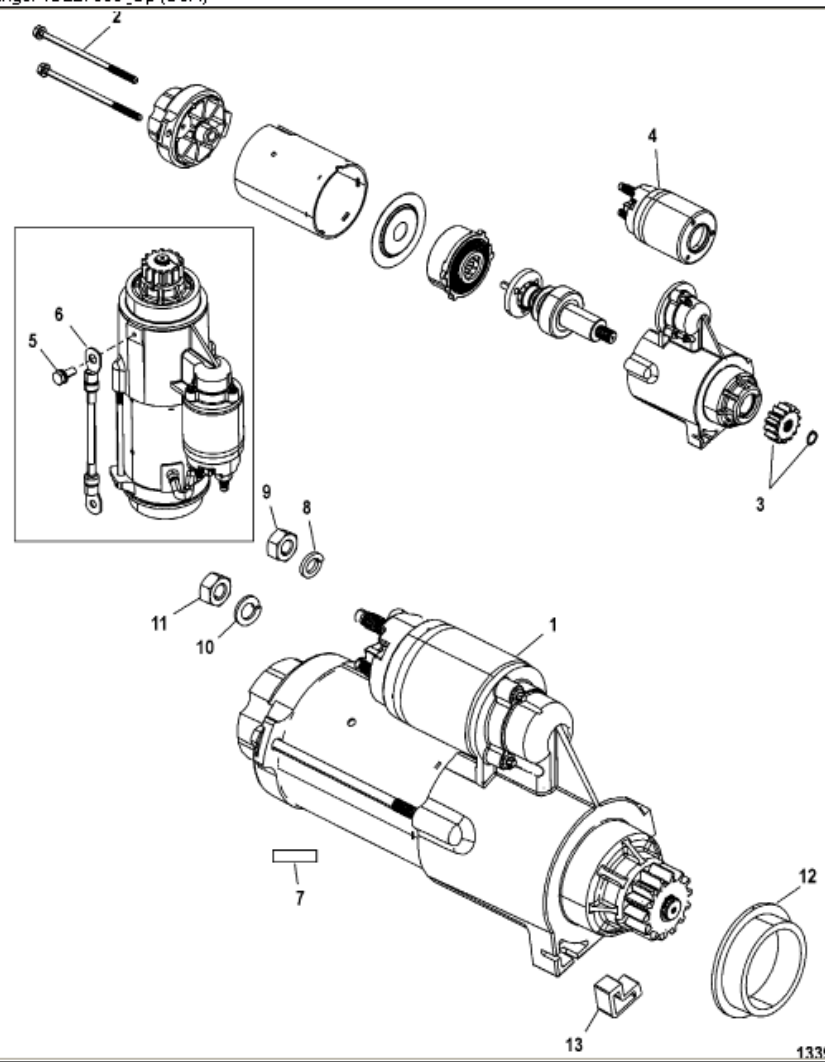

Parts List						
Ref	Class	Part	Description	Qty	Comment	Footnote
1	50	892339T	STARTER ASSEMBLY	1		
2	10	803005	THRU BOLT	2		
3	43	880805A 1	GEAR KIT	1		
4		809463A 1	SOLENOID KIT	1		
5	10	69035	SCREW AND LOCKWASHER, (.25	1		
6	84	93388A 1	CABLE ASSEMBLY, Black	1		
7		NSS	NOT SOLD SEPARATE, Decal/Wz	1		
8	13	40025 5	LOCKWASHER, (M5)	1		
9	11	40021 1	NUT, (M5)	1		
10	13	26993	LOCKWASHER, (.312)	1		
11	11	40021 3	NUT, (M8)	1		
12		56703	COLLAR	2		
13		879845	STOP	1		