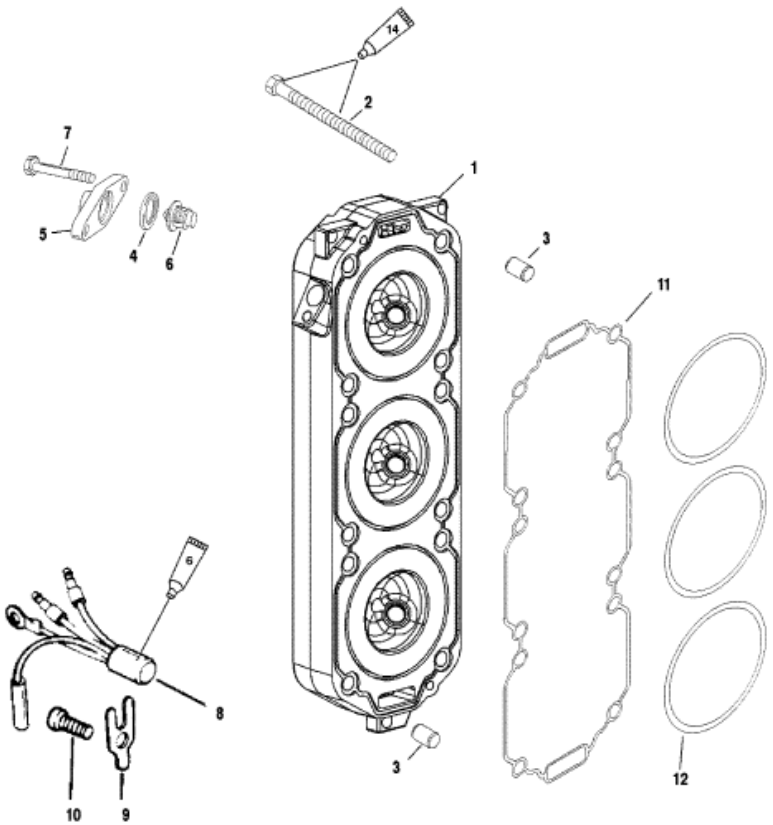

Parts List

Ref	Class	Part	Description	Qty	Comment	Footnote
1		858405T 2	CYLINDER HEAD (PORT)	1		5
1		858406T 2	CYLINDER HEAD (STARBOARD)	1		5
2	10	832971	BOLT (2 IN)	24		5
3	17	63779	DOWEL PIN	4		5
4	27	62386	GASKET	2		2,5
5		830737 1	COVER	2		5
6		833072	THERMOSTAT (143 DEGREES)	2		5
7	10	821300 25	SCREW (M6 X 25)	4		5
8		13536A14	TEMPERATURE SENSOR (STAR)	1		
9		13715 1	RETAINER	1		
10	10	818934 12	SCREW (M8 X 12)	1		
11		858452 1	SEAL -CYLINDER HEAD	2		5
12		859772 1	SEAL -CYLINDER BORE	6		5
-	27	814754A00	ENGINE GASKET SET	1		
-		854008T00	POWERHEAD	1		

- Dielectric Grease (92-823506--1)
- 2 Cycle Outboard Oil (92-13249A24)