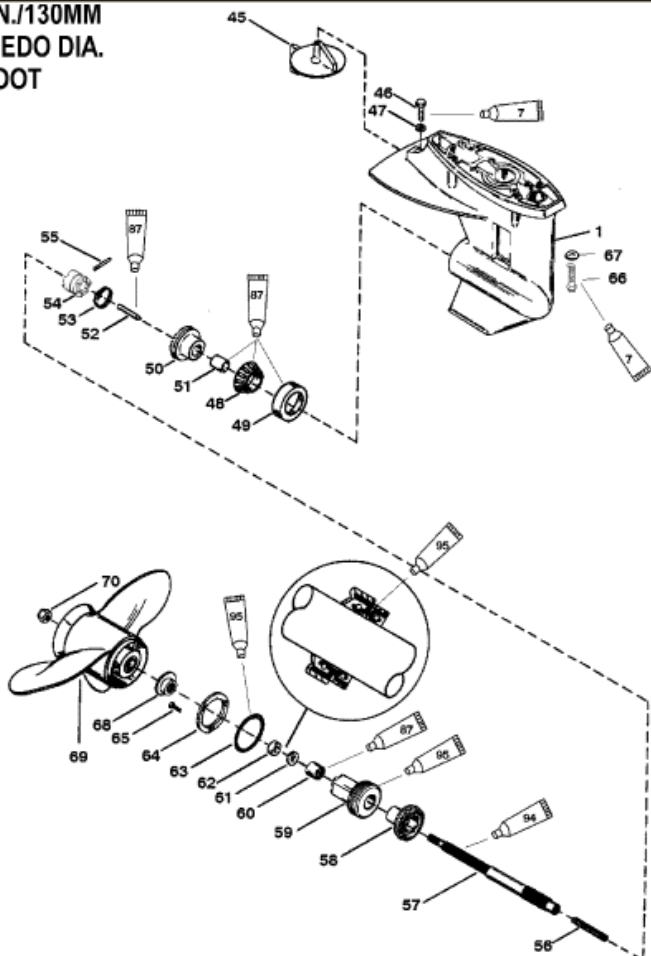

**3.30 IN./130MM
TORPEDO DIA.
BIGFOOT**

4731

Parts List

Ref	Class	Part	Description	Qty	Comment	Footnote
-	1665	8669T33	GEAR HOUSING ASSEMBLY, Con	1	(Long - Black)	
-	1665	8669A46	GEAR HOUSING ASSEMBLY, Con	1	(X-Long - Black)	
1	1665	8669A21	GEAR HOUSING ASSEMBLY, B.	1	(Basic - Black)	
45		98432Q 6	TRIM TAB	1		
46	10	40003 54	SCREW, (M8 x 30)	1		
47	12	70132	WASHER, (.323 x .563 x .063)	1		
48	31	99328A 1	ROLLER BEARING ASSEMBLY	1		
49		NSS	NOT SOLD SEPARATE, Cup	1		
50	43	854496A 1	FORWARD GEAR, (12-29)	1		
51	23	85557	BUSHING	1		
52		85094	CAM FOLLOWER	1		
53	24	38114	SPRING	1		
54	52	41040T 1	CLUTCH	1		
55	17	85093	PIN	1		
56	24	88680	SPRING	1		
57	44	816623 1	PROPELLER SHAFT	1		
58	43	854497T	REVERSE GEAR, (12-29)	1		
59		99906T 1	BEARING CARRIER ASSEMBLY	1		
60	31	21739	ROLLER BEARING	1		
61	26	41132	OIL SEAL, Inner	1		15
62	26	41131	OIL SEAL, Outer	1		15
63	25	85549	O-RING	1		15
64		87293	PLATE	1		
65	10	90883	SCREW, (M5 x 16)	3		
66	10	878101 78	SCREW, (M10 x 35)	4		
67	12	43328	WASHER	4		
68		858498	THRUST HUB ASSEMBLY	1		
69	48	19636A10	PROPELLER	1		
70	11	88228	PROPELLER NUT	1		
-	26	85090A 2	SEAL KIT	1		