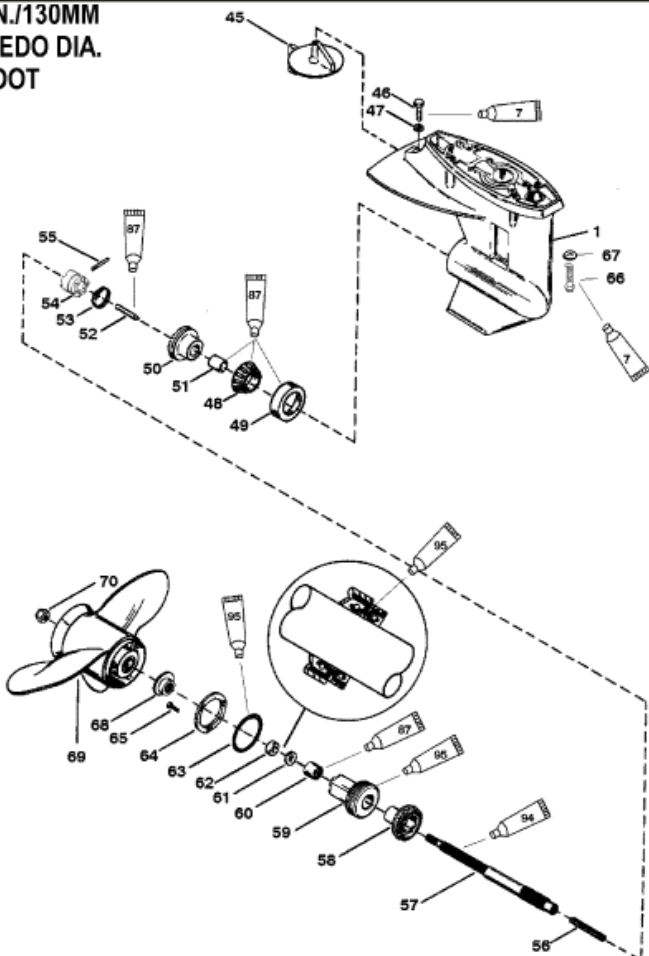

**3.30 IN./130MM
 TORPEDO DIA.
 BIGFOOT**

Parts List						
Ref	Class	Part	Description	Qty	Comment	Footnote
-	1665	8669T 33	GEAR HOUSING ASSEMBLY, Con	1	(Long - Black)	
-	1665	8669A46	GEAR HOUSING ASSEMBLY, Con	1	(X-Long - Black)	
1	1665	8669A21	GEAR HOUSING ASSEMBLY, B.	1	(Basic - Black)	
45		98432Q 6	TRIM TAB	1		
46	10	40003 54	SCREW, (M8 x 30)	1		
47	12	70132	WASHER, (.323 x .563 x .063)	1		
48	31	99328A 1	ROLLER BEARING ASSEMBLY	1		
49		NSS	NOT SOLD SEPARATE, Cup	1		
50	43	854496A 1	FORWARD GEAR, (12-29)	1		
51	23	85557	BUSHING	1		
52		85094	CAM FOLLOWER	1		
53	24	38114	SPRING	1		
54	52	41040T 1	CLUTCH	1		
55	17	85093	PIN	1		
56	24	88680	SPRING	1		
57	44	816623 1	PROPELLER SHAFT	1		
58	43	854497T	REVERSE GEAR, (12-29)	1		
59		99906T 1	BEARING CARRIER ASSEMBLY	1		
60	31	21739	ROLLER BEARING	1		
61	26	41132	OIL SEAL, Inner	1		15
62	26	41131	OIL SEAL, Outer	1		15
63	25	85549	O-RING	1		15
64		87293	PLATE	1		
65	10	90883	SCREW, (M5 x 16)	3		
66	10	878101 78	SCREW, (M10 x 35)	4		
67	12	43328	WASHER	4		
68		858498	THRUST HUB ASSEMBLY	1		
69	48	19636A10	PROPELLER	1		
70	11	88228	PROPELLER NUT	1		
-	26	85090A 2	SEAL KIT	1		