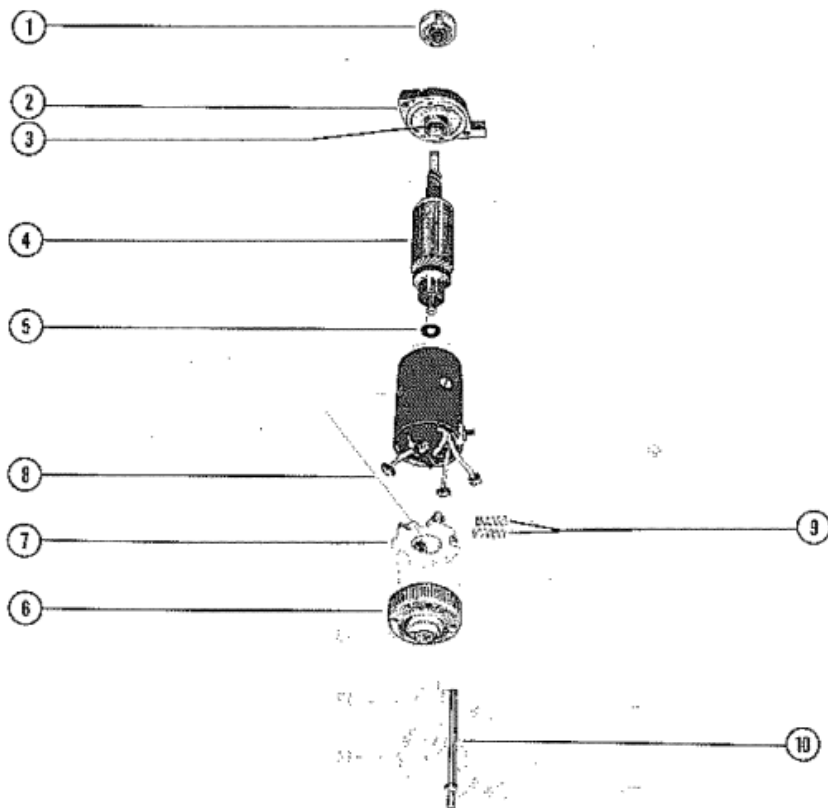

STARTER MOTOR ASSEMBLY

Parts List

Ref	Class	Part	Description	Qty	Comment	Footnote
1	392	8848	MOTOR DRIVE	1		
2	392	8852	PLATE ASSEMBLY, DRIVE END	1		
3	392	8853	BUSHING, DRIVE END PLATE	1		
4	392	8857	ARMATURE	1		
5	392	8856	PACKAGE, ARMATURE THRUST	1		
6	392	8849	END CAP ASSEMBLY, COMMUTA	1		
7	392	8850	BRUSH PLATE AND HOLDER A	1		
8	392	8851	BRUSH AND TERMINAL SET	1		
9	392	8854	SPRING SET, BRUSH (2 SPRING:	2		
10	392	8855	BOLT, THRU - END CAP TO END	1		