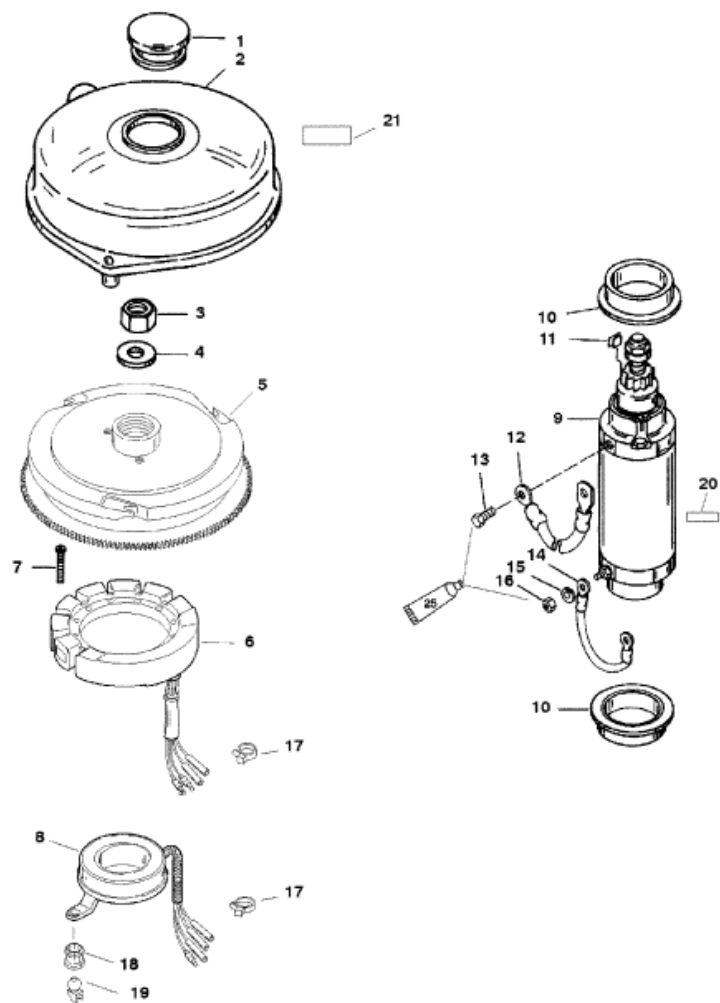

Parts List

4041

Ref	Class	Part	Description	Qty	Comment	Footnote
1	19	45307	PLUG, (Yellow)	1		
2		812777T 1	COVER ASSEMBLY	1		
3	11	42979	NUT, (M16)	1		
4	12	33001	WASHER	1		
5	261	878227T 2	FLYWHEEL ASSEMBLY	1		
6	398	832075A21	STATOR ASSEMBLY	1		
7	10	40139 25	SCREW, (M5 x 25)	4		
8		854513T	TRIGGER ASSEMBLY	1		
9	50	66015 3	STARTER MOTOR	1		
9	50	893892T	STARTER MOTOR	1		
10		56703	COLLAR	2		
11		68042	STOP	2		
12	84	93388A 1	CABLE ASSEMBLY, Black	1		
13	10	69035	SCREW AND LOCKWASHER, (.25	1		
14	84	93388A 8	CABLE ASSEMBLY, (Black)	1		
15	13	26992	LOCKWASHER, (.250)	1		
16	11	64015	NUT, (.250-20)	1		
17		56762	CABLE TIE, (4.00 Inches)	AR		
17		69355	STA STRAP, (5.50 Inches)	AR		
17	54	816311T	CABLE TIE, (8.00 Inches)	AR		
18		93254	SWIVEL BASE	1		
19		93421	SWIVEL BALL	1		
20		NSS	NOT SOLD SEPARATE, Decal-Wz	1		
21	37	881865	DECAL, Caution-Start in Gear (Start	1		