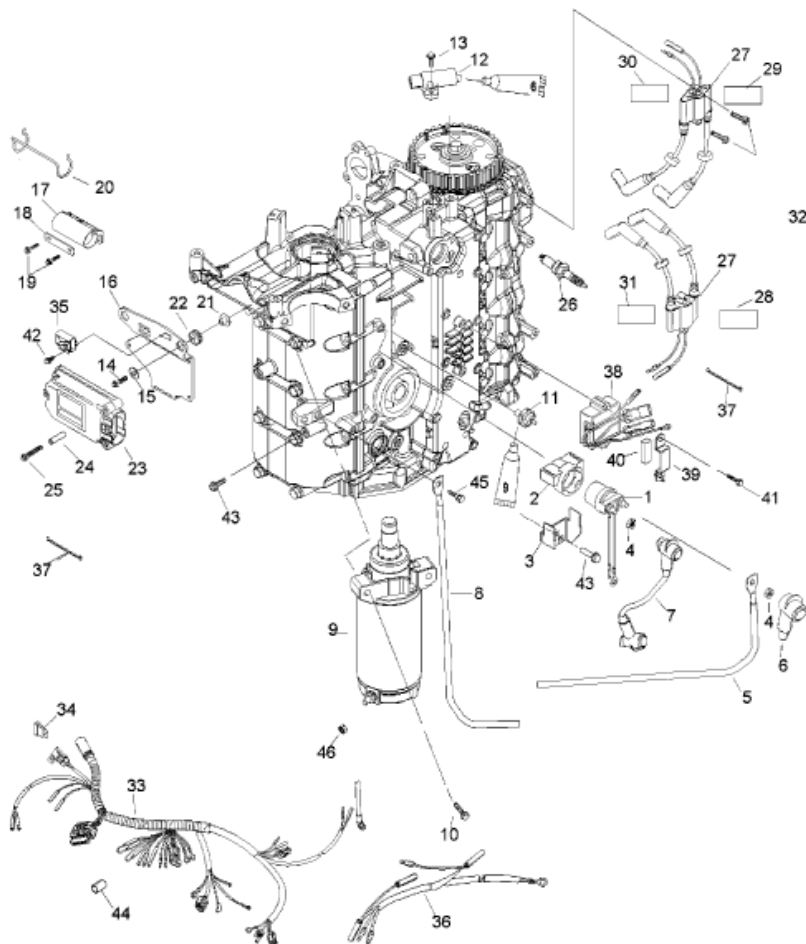

-  Dielectric Grease (92-823506-1)
-  Loctite PST Pipe Sealant (92-809622)

Parts List					
Ref	Class	Part	Description	Qty	Footnote
1	89	825096T	SOLENOID	1	
2		95643M	BRACKET	1	
3		825074	SOLENOID PLATE	1	
4	11	40138 6	NUT (M6)	2	
5	84	88439A 9	BATTERY CABLE (POSITIVE)	1	
6	85	880786	BOOT (RED)	1	
7	84	93388A16	CABLE	1	
8	84	88439A 4	BATTERY CABLE (NEGATIVE)	1	
9	50	884044T	STARTER MOTOR (SEE BREAKD	1	
10	10	40011153	SCREW (M8 X 45)	3	
11	87	828040 1	PRESSURE SWITCH	1	5
12		828358	SENSOR-CRANK POSITION	1	
13	10	40011107	SCREW (M5 X 16)	2	
14	10	821300 25	SCREW (M6 X 25)	3	
15	12	40023 16	WASHER	3	
16		859224	PLATE	1	
17		856836	RETAINER	1	
18		856040	BRACKET	1	
19	10	821291 14	SCREW (M6 X 14)	2	
20		92753	RETAINER	1	
21	23	856954	BUSHING	3	
22	25	834985	GROMMET	3	
23		878433A 3	ECM	1	
24	23	853920 1	BUSHING	3	
25	10	821291 40	SCREW (M6 X 40)	3	
26	33	827858	SPARK PLUG (NGK DPR6EA-9)	4	
27	339	859738T 1	IGNITION COIL	2	
28		NSS	DECAL	1	(COIL ID #1)
29		NSS	DECAL	1	(COIL ID #2)
30		NSS	DECAL	1	(COIL ID #3)
31		NSS	DECAL	1	(COIL ID #4)
32	10	826844 30	SCREW (M6 X 30)	4	
33	84	857111T 2	ENGINE WIRING HARNESS	1	
34	88	812619	FUSE (SFE 20 AMP)	1	
35		828054	COVER	1	
36	84	852375A 6	HARNESS-EXTENSION	1	(HANDLE)
37	54	816311T	STA-STRAP	AR	
38		883071T 1	VOLTAGE REGULATOR	1	
39		858413	BRACKET	1	
40		830897 1	FOAM PAD	1	
41	10	824822 9	SCREW (M6 X 40)	2	