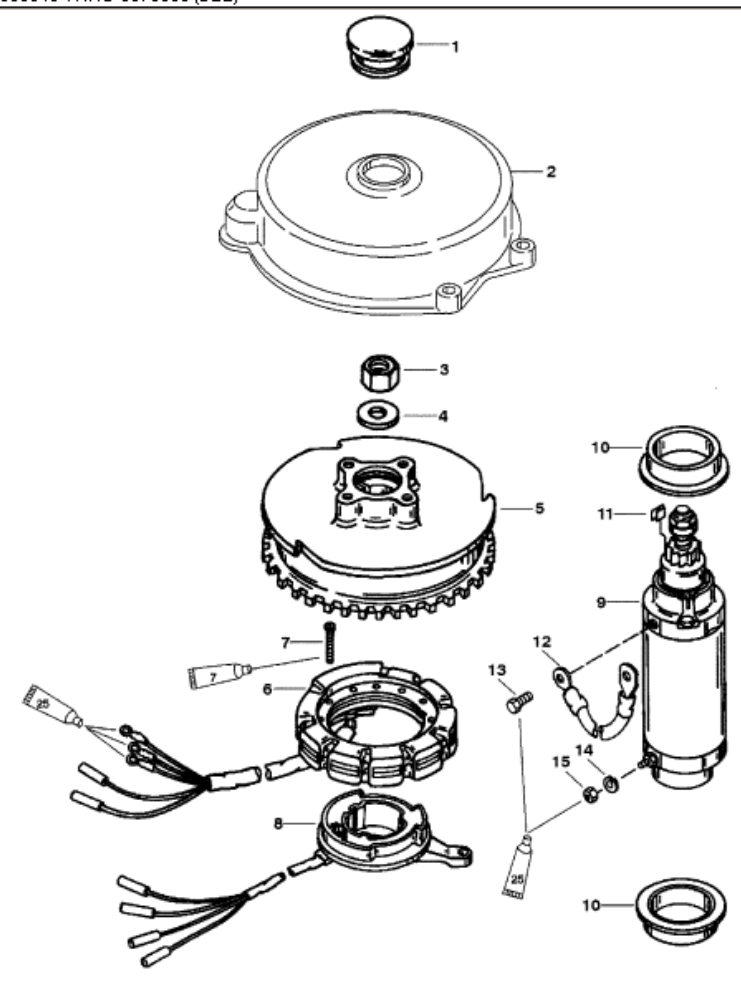

Parts List

Ref	Class	Part	Description	Qty	Comment	Footnote
1	19	89219	FLYWHEEL PLUG	1		
2		812777T 1	FLYWHEEL COVER	1		2
3	11	42979	NUT	1		
4	12	68229	WASHER	1		
5	261	9008A50	FLYWHEEL	1		2
6	398	9873A35	STATOR	1		
7	10	40073 30	SCREW	4		
8		99021A16	TRIGGER	1		
9	50	44369A 1	STARTER MOTOR	1		
10		56703	COLLAR	2		
11		57247	STOP	2		
12	84	88807A31	WIRE	1		
13	10	69035	SCREW	1		
14	13	26992	LOCKWASHER	1		
15	11	64015	NUT	1		

-  Loctite 271 (92-809820)
-  Liquid Neoprene (92-25711-2)