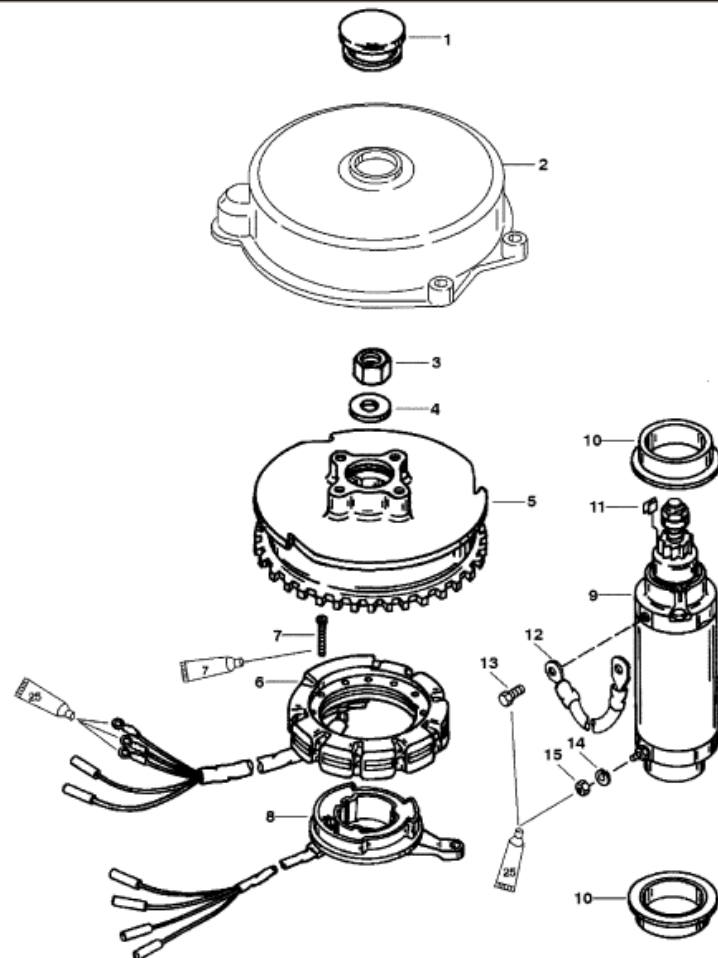

Parts List

Ref	Class	Part	Description	Qty	Comment	Footnote
1	19	89219	FLYWHEEL PLUG	1		
2		812777T 1	FLYWHEEL COVER	1		2
3	11	42979	NUT	1		
4	12	68229	WASHER	1		
5	261	9008A50	FLYWHEEL	1		2
6	398	9873A35	STATOR	1		
7	10	40073 30	SCREW	4		
8		99021A16	TRIGGER	1		
9	50	44369A 1	STARTER MOTOR	1		
10		56703	COLLAR	2		
11		57247	STOP	2		
12	84	88807A31	WIRE	1		
13	10	69035	SCREW	1		
14	13	26992	LOCKWASHER	1		
15	11	64015	NUT	1		

-  Loctite 271 (92-809820)
-  Liquid Neoprene (92-25711-2)