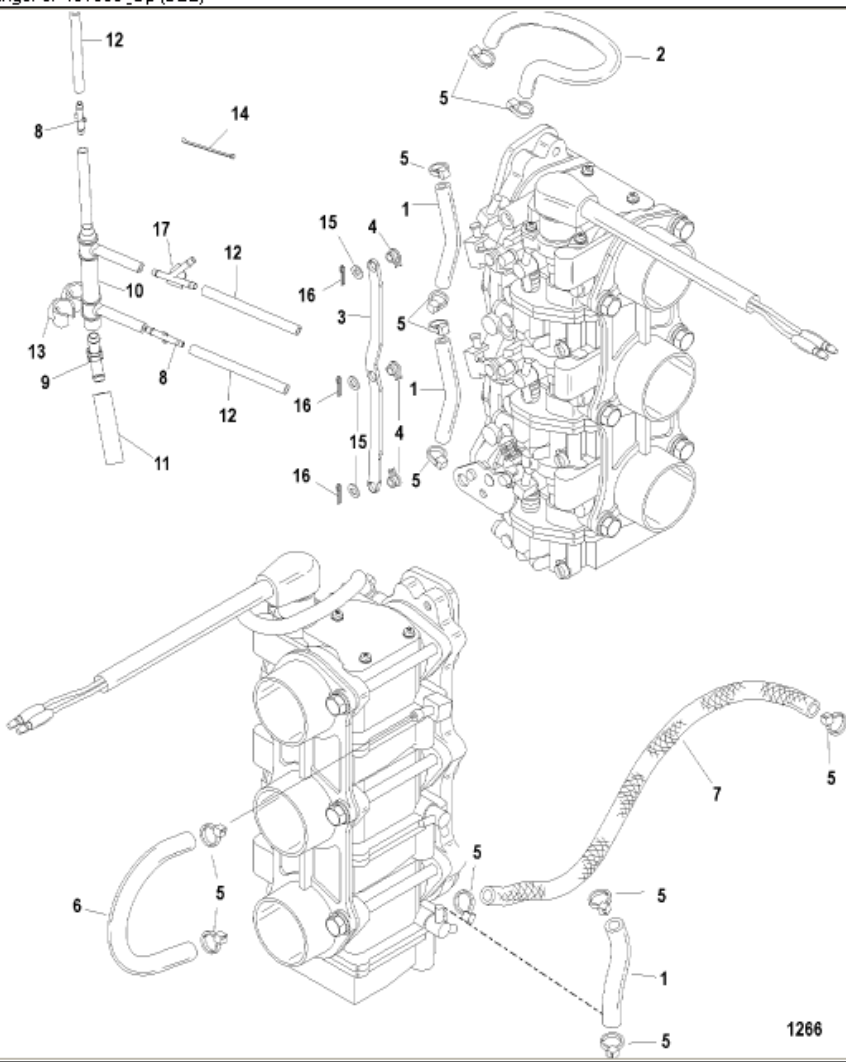

Parts List						
Ref	Class	Part	Description	Qty	Comment	Footnote
1	32	856607	HOSE	3		
2	32	856609	HOSE	1		
3		856610	LINKAGE	1		
4	23	803896	BUSHING	3		
5		823548T	CABLE TIE	12		
6	32	856613	HOSE	1		
7	32	856611	HOSE and SLEEVE	1		
8	22	822771	CONNECTOR	2		
9	22	878404	FITTING, (45 Degree)	1		
10	32	878423	HOSE	1		
11	32	856822 39	TUBING, (17.00 Inches Bulk) (Cut t	1		
12	32	878229 80	HOSE, (80MM)	3		
13	54	878425	CLIP	1		
14		56762	CABLE TIE, (4.00 Inches)	1		
15	12	854259 2	WASHER	3		
16	18	880850	COTTER PIN	3		
17	22	878593	Y-CONNECTOR	1		

1266