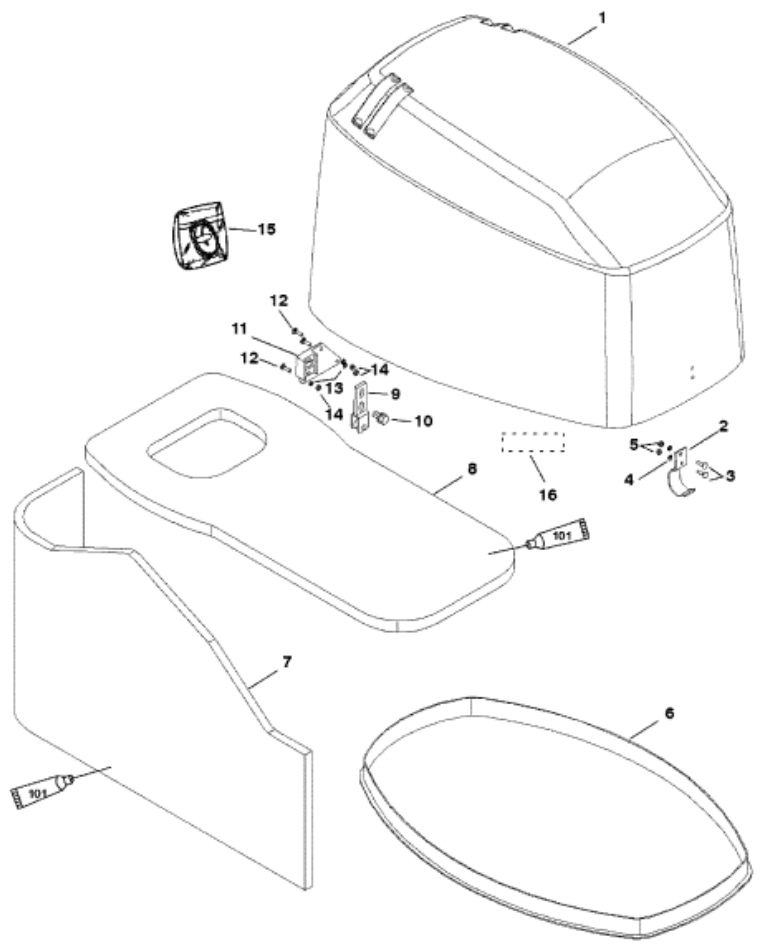

Parts List

101 Hot Glue (Purchase Locally)

| Ref | Class | Part | Description | Qty | Comment | Footnote |
|-----|-------|-----------|-------------------|-----|----------|----------|
| 1 | 4019 | 825239A 3 | TOP COWL | 1 | (BLACK) | |
| 1 | 4019 | 825239A 4 | TOP COWL | 1 | (SILVER) | |
| 2 | | 826291F 1 | LATCH | 1 | (BLACK) | |
| 2 | | 826291F 2 | LATCH | 1 | (SILVER) | |
| 3 | 10 | 823187 1 | SCREW (M4 X 14.5) | 2 | | |
| 4 | 13 | 26995 | LOCKWASHER | 2 | | |
| 5 | 11 | 823751 5 | NUT | 2 | | |
| 6 | | 825566 2 | SEAL | 1 | | |
| 7 | | 825243A 1 | SOUND BLANKET KIT | 1 | | |
| 8 | | NSS | SOUND BLANKET | 1 | | 7 |
| 9 | | 18173 | BRACKET | 1 | | |
| 10 | 10 | 824832 4 | SCREW | 2 | | |
| 11 | | 822426 1 | BRACKET | 1 | | |
| 12 | 10 | 823187 1 | SCREW (M4 X 14.5) | 3 | | |
| 13 | 13 | 26995 | LOCKWASHER | 3 | | |
| 14 | 11 | 823751 5 | NUT | 3 | | |
| 15 | | 47341A 1 | STARTER ROPE | 1 | | |
| 16 | 37 | 855577 39 | DECAL-EPA INFO | 1 | (1998) | |