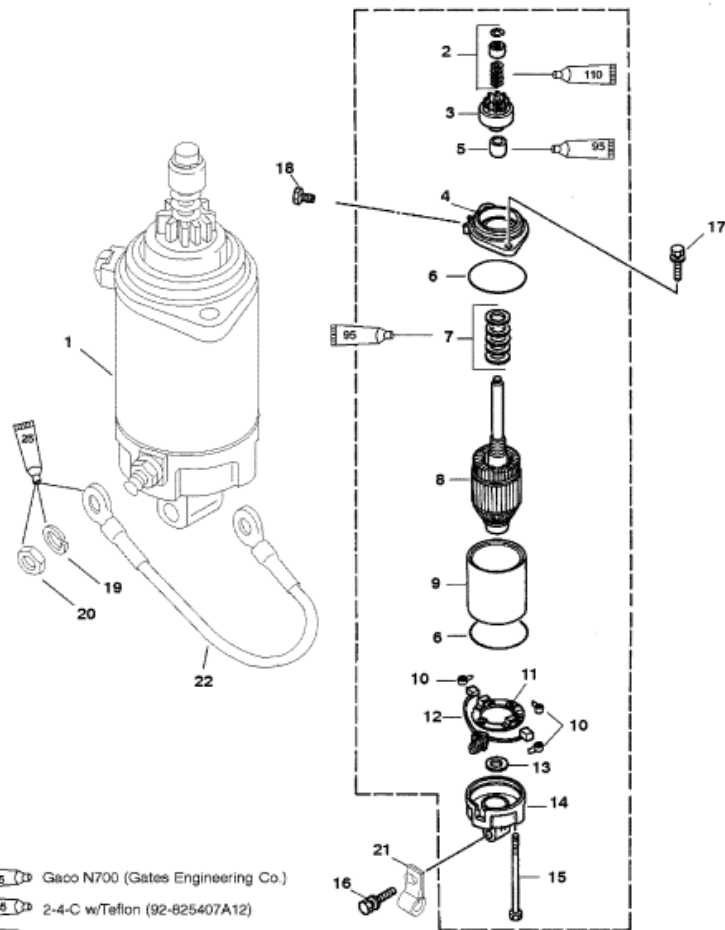

Parts List

Ref	Class	Part	Description	Qty	Comment	Footnote
1	50	825095	STARTER MOTOR	1		
2		809556	RETAINER	1		
3		809555	GEAR	1		
4		809557	BRACKET-FRONT	1		
5		809588	METAL	1		
6	25	809550	O RING	2		
7	12	809548	WASHER KIT	1		
8		809547	ARMATURE	1		
9		809549	STATOR	1		
10	24	809553	SPRING	3		
11		809552	BRUSH HOLDER ASSEMBLY	1		
12		809551	BRUSH SET	1		
13	12	809548 1	WASHER	1		
14		809554	BRACKET-REAR	1		
15	10	809558	BOLT	2		
16	10	40011153	BOLT (M8 X 45)	1		
17	10	824071 7	BOLT (M8 X 30)	2		
18	10	818934 20	BOLT (M8 X 20)	1		
19	13	26992	LOCKWASHER	1		
20	11	64015	NUT	1		
21	54	814634	J CLAMP	1		
22	84	93388A 6	CABLE	1		

-  Gaco N700 (Gates Engineering Co.)
-  2-4-C w/Teflon (92-825407A12)
-  4-stroke Outboard Oil (92-828000A12)