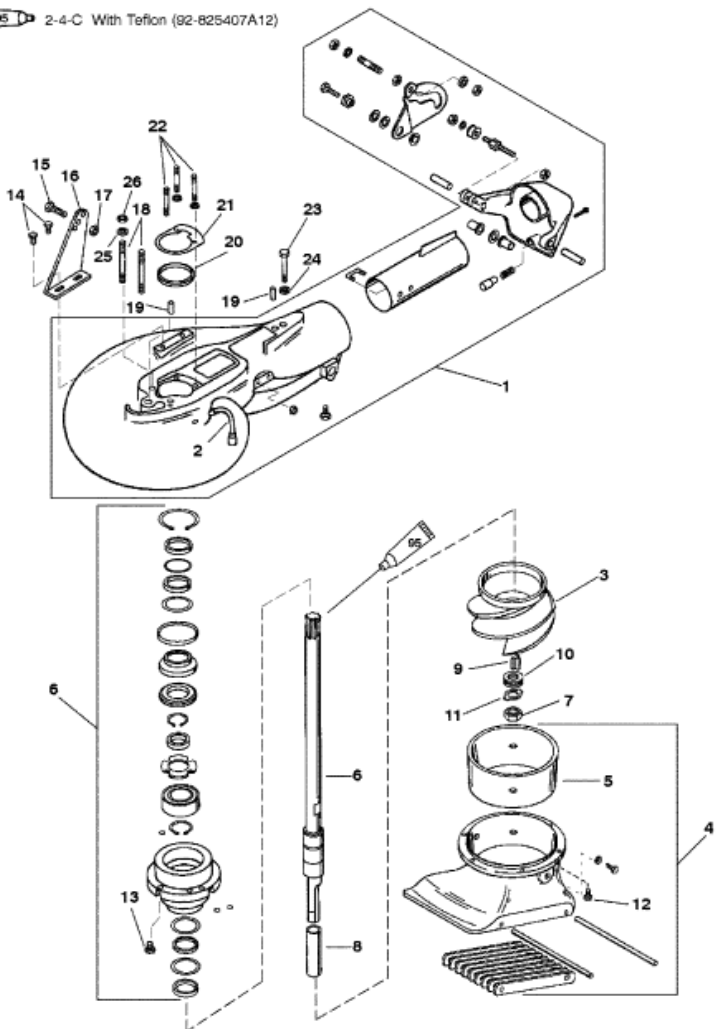

95 2-4-C With Teflon (92-825407A12)

Parts List

Ref	Class	Part	Description	Qty	Comment	Footnote
-		801400 40	JET PUMP ASSEMBLY	1	(BLACK)	
-		801401 40	JET PUMP ASSEMBLY	1	(GRAY)	
1		801411 40	HOUSING-PUMP	1		
2	32	827490	HOSE-LUBE	1		
3	47	801414 40	IMPELLER	1		
4		801412 40	HOUSING-INTAKE	1		
5		827188 1	LINER	1		
6	45	801413 40	SHAFT-DRIVE	1		
7	11	827190	NUT	1		
8	23	827189	SLEEVE-SHAFT	1		
9	28	801405625	KEY	1		
10	15	801404625	SHIM	8		
11	14	801403625	TAB WASHER	1		
12	10	90192	SCREW (1/4-20 X .75)	6		
13	10	19923088	SCREW (1/4-20 X .875)	4		
14	10	19923062	SCREW (1/4-20 X .625)	2		
15	10	60411	SCREW (.312-18 X 1.25)	1		
16		801410	BRACKET	1		
17	11	67980	NUT	1		
18	16	808718	STUD	2		
19	17	801406	PIN-DOWEL	2		
20		801418	RING SUPPORT-WATER PUMP	1		
21	27	801408	GASKET-WATER PUMP BASE	1		
22	16	33778	STUD (1/4 X 2-5/8 IN.)	3		
23	10	68299	SCREW (3/8-16 X 3 IN.)	1		
24	12	45175	WASHER	1		
25	12	65791	WASHER	2		
26	11	34933	NUT	2		