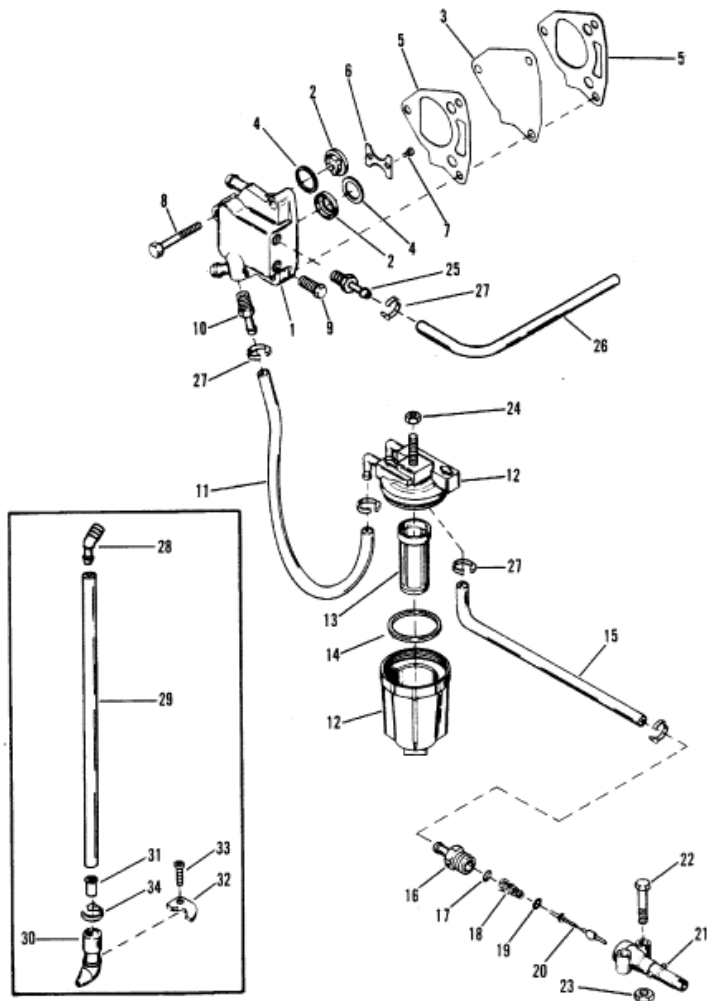

FUEL PUMP AND FUEL LINE

FUEL PUMP AND FUEL LINE

Parts List

Ref	Class	Part	Description	Qty	Comment	Footnote
1		76575A 9	FUEL PUMP ASSEMBLY	1		
2	21	13424A 1	CHECK VALVE ASSEMBLY	1		
3		55278A 3	DIAPHRAGM KIT	1		2
4			GASKET, CHECK VALVE TO	2		2
5			GASKET, FUEL PUMP	2		2
6		23004	RETAINER, CHECK VALVE	1		
7	10	43725	SCREW, RETAINER TO HOUSING	2		
8	10	35581	SCREW, FUEL PUMP MOUNTING	3		
9	22	32802	PIPE PLUG - FUEL PUMP	1		
10	22	64705	FITTING, PUMP INLET	1		
11	32	99127109	FUEL LINE, FUEL FILTER TO PUMP	1		
12	35	87946A13	FUEL FILTER ASSEMBLY	1		
13	35	87946A 3	FILTER ASSEMBLY	1		
14	25	98277	SEAL, FUEL FILTER	1		
15	32	99127109	FUEL LINE, ADAPTOR TO FUEL FILTER	1		
16	22	63187	FITTING, FUEL LINE TO ADAPTOR	1		
17		30188	CUP WASHER, ADAPTOR	1		
18	24	23067	SPRING, ADAPTOR STEM	1		
19	25	20415	"O" RING, ADAPTOR STEM	1		2
20		23069	STEM, CHECK UNIT ADAPTOR	1		
21		22833	ADAPTOR, CHECK UNIT (FUEL PUMP)	1		
22	10	56500	SCREW, ADAPTOR TO BOTTOM	2		
23	11	36069	NUT, ADAPTOR SCREW	2		
24	11	40021 2	NUT, FUEL FILTER	1		
25	22	64705	FITTING, PUMP OUTLET	1		
26	32	99127109	FUEL LINE, PUMP TO CARBURETOR	1		
27	54	68424	CLAMP, FUEL LINE ATTACHING	8		
28	22	78279	ELBOW, TELL TALE HOSE TO BOTTOM	1		
29	32	75680 22	HOSE, TELL TALE (6")	1		
30		69791	NOZZLE, TELL TALE HOSE TO CARBURETOR	1		
31	23	90882	BUSHING, NOZZLE	1		
32		66849	CLAMP, NOZZLE	1		
33	10	48409	SCREW, CLAMP TO BOTTOM CARBURETOR	1		
34		56762	STA-STRAP, NOZZLE	1		
-	27	78028A89	GASKET SET			