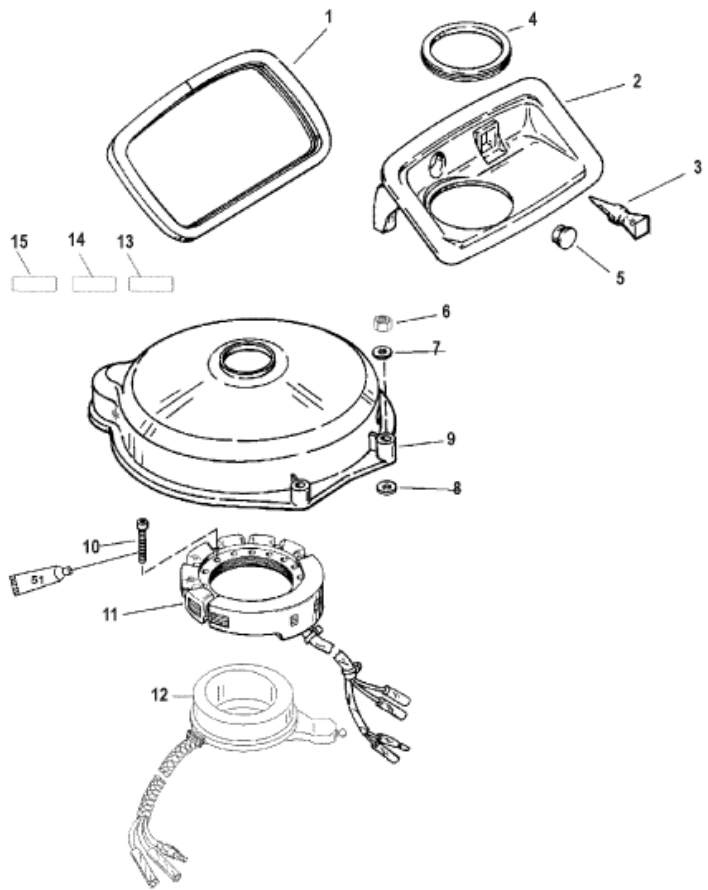

Parts List

Ref	Class	Part	Description	Qty	Comment	Footnote
1		824995	1 SEAL	1		
2		821788A	1 REST KIT, Oil Injection	1		
3	19	822513002	1 PLUG, Starter Handle	1		
4		823771001	1 GROMMET, Oil Tank	1		
5	19	822464	1 PLUG	1		
6	11	816872	4 WING NUT	4		
7	12	69056	4 WASHER, (.255 x .620 x .03)	4		
8	12	49221	4 WASHER, Neoprene	4		
9		812777T	1 COVER ASSEMBLY	1		
10	10	40139	30 SCREW, (M5 x 30)	5		
11	398	832075A21	1 STATOR ASSEMBLY	1		
12		853960T	1 TRIGGER	1		
13	37	804664A05	1 DECAL, EPA Information (2005)	1		22
13	37	804664A06	1 DECAL, EPA Information (2006)	1		22
14		NSS	1 NOT SOLD SEPARATE, Decal-Car	1		
15		NSS	1 NOT SOLD SEPARATE, Decal-Tir	1		