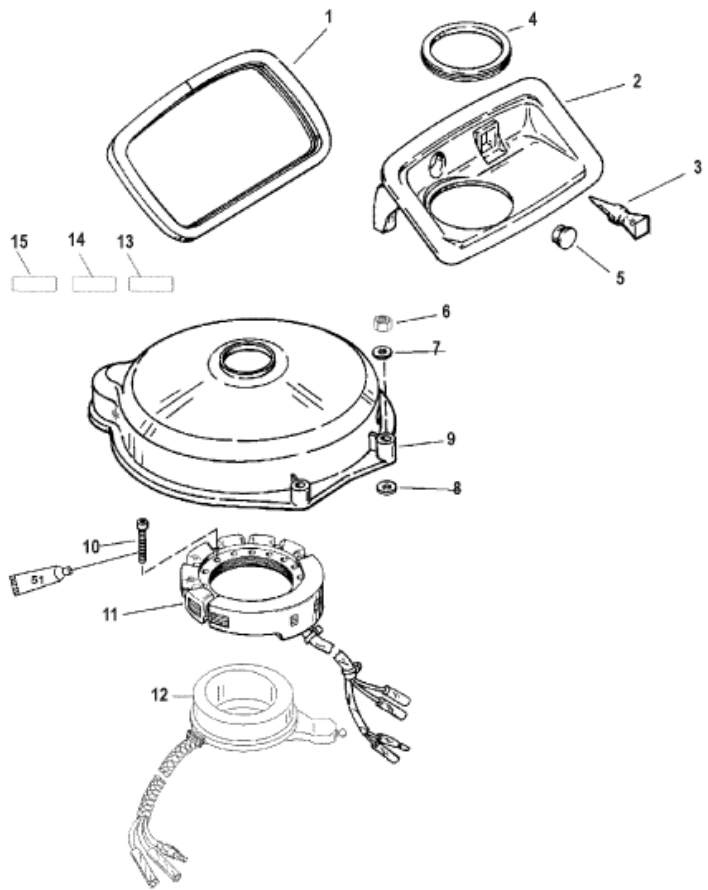

Parts List

Ref	Class	Part	Description	Qty	Comment	Footnote
1		824995	1 SEAL	1		
2		821788A	1 REST KIT, Oil Injection	1		
3	19	822513002	1 PLUG, Starter Handle	1		
4		823771001	1 GROMMET, Oil Tank	1		
5	19	822464	1 PLUG	1		
6	11	816872	4 WING NUT	4		
7	12	69056	4 WASHER, (.255 x .620 x .03)	4		
8	12	49221	4 WASHER, Neoprene	4		
9		812777T	1 COVER ASSEMBLY	1		
10	10	40139	5 SCREW, (M5 x 30)	5		
11	398	832075A21	1 STATOR ASSEMBLY	1		
12		853960T	1 TRIGGER	1		
13	37	804664A05	1 DECAL, EPA Information (2005)	1		22
13	37	804664A06	1 DECAL, EPA Information (2006)	1		22
14		NSS	1 NOT SOLD SEPARATE, Decal-Car	1		
15		NSS	1 NOT SOLD SEPARATE, Decal-Tir	1		