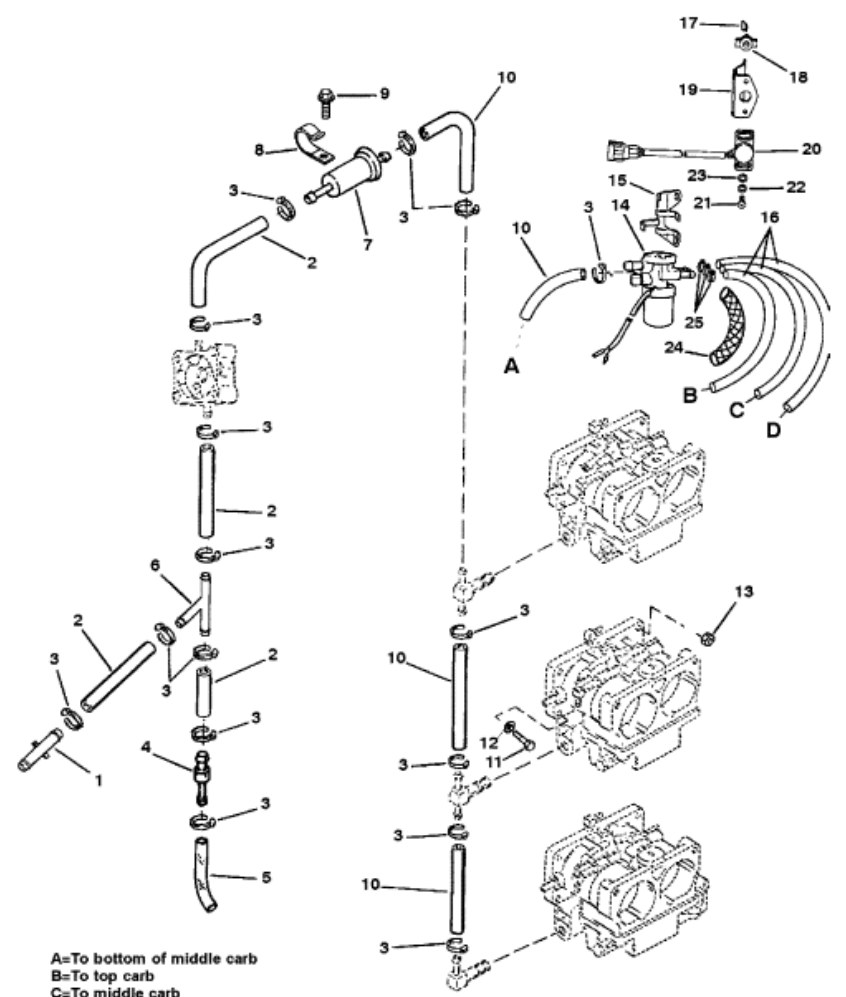

Parts List					
Ref	Class	Part	Description	Qty	Footnote
1	22	822769	CONNECTOR	1	
2	32	830757 80	TUBING (4 IN.)(1-1/2 IN.)(7 IN.)(13	4	
3	54	816311	STA-STRAP	AR	5
4	22	818994	CHECK VALVE	1	2
5	32	823813 29	TUBING (6 IN.)	1	2
6	22	818992	WYE CONNECTOR	1	
7	35	816296	FUEL FILTER	1	
8	54	49542	CLAMP	1	
9	10	821300 12	SCREW (M6 X 1)	1	
10	32	830756109	TUBING (6-1/2 IN.)(5 IN.)(5 IN.)(4-1	4	
11	10	40088 20	SCREW (M6 X 1 X 20)	6	
12	13	40025 6	LOCKWASHER	6	
13	11	826833 6	NUT	6	
14		822528	SOLENOID VALVE	1	
15		822493 1	BRACKET	1	
16	32	99128 78	TUBING (8-3/4 IN.)(8-3/4 IN.)(6 IN.	3	
17	28	89694	KEY	1	
18		821153	SENSOR COUPLING	1	
19		821202 1	BRACKET-SENSOR	1	
20		821664	SENSOR (TPI)	1	
21	10	40056 85	SCREW (M4 X 0.7 X 10)	2	
22	12	30164	WASHER	2	
23	13	26995	LOCKWASHER	2	
24	23	824596 12	OVERSLEEVE	2	
25		56762	CABLE TIE	3	

A=To bottom of middle carb  
 B=To top carb  
 C=To middle carb  
 D= To bottom carb