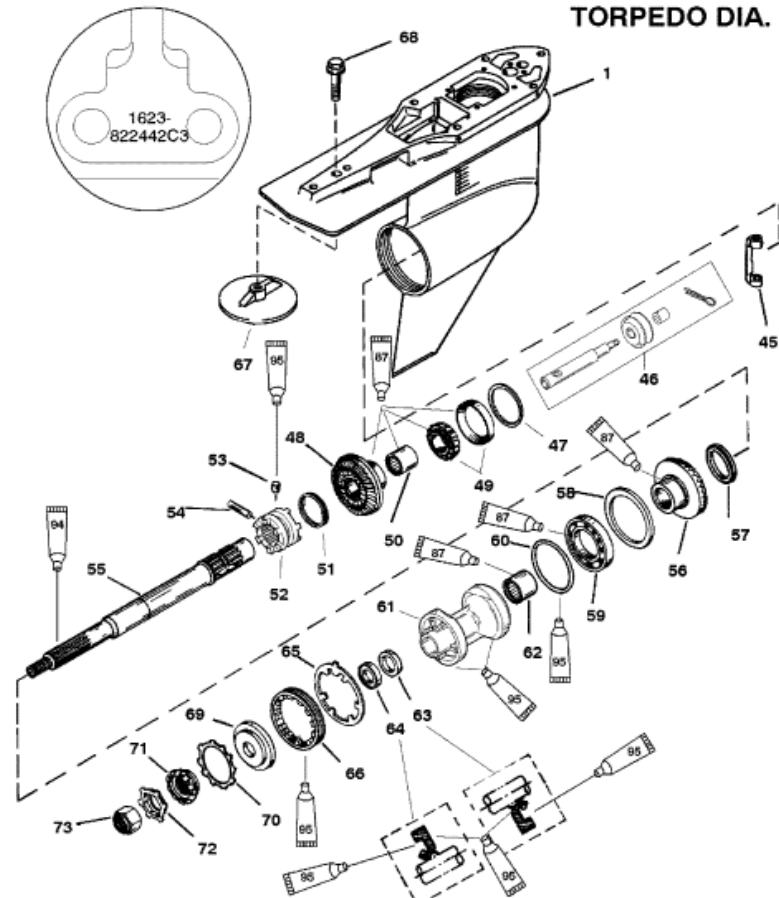

**4.75 IN/120.65MM
 TORPEDO DIA.**

- Super Duty Gear Lubricant (92-13783A24)
- Anti-Corrosion Grease (92-78376A6)
- 2-4-C With Teflon (92-825407A12)

Parts List

Ref	Class	Part	Description	Qty	Comment	Footnote
1	1623	822442A83	GEAR HOUSING	1	BASIC-BLACK	
1	1623	822442A84	GEAR HOUSING	1	BASIC-GRAY	
1	1623	822442A79	GEAR HOUSING	1	BASIC-WHITE	
45		823903	SHIFT CRANK	1		
46		19755A 7	SHIFT SPOOL KIT	1		
47	15	44491A 1	SHIM	AP		6
48	43	828168A 2	FORWARD GEAR SET	1	(1.75:1 - 12/21) INCLUDES PINIO	
48	43	828170A 2	FORWARD GEAR SET	1	(1.87:1 - 15/28) INCLUDES PINIO	
49	31	30894A 1	TAPERED ROLLER BEARING	1		
50	31	30895	ROLLER BEARING	1		
51	24	30893	SPRING	1		
52	52	828288	SLIDING CLUTCH	1		
53	17	828356	DETENT PIN	1		
54	17	30632	CROSS PIN	1		
55	44	824110	PROPELLER SHAFT	1		
56	43	828169A 1	REVERSE GEAR	1	(1.75:1 - 12/21)	
56	43	828171A 1	REVERSE GEAR	1	(1.87:1 - 15/28)	
57	23	824108	THRUST SPACER	1		
58		68100 1	THRUST RING	1		
59	30	88957	BALL BEARING	1		
60	25	31534	O RING	1		7
61		818763A11	BEARING CARRIER	1		
62	31	30956	ROLLER BEARING	1		
63	26	14077	OIL SEAL (INSIDE)	1		7
64	26	76868	OIL SEAL (OUTSIDE)	1		7
65	14	18323	TAB WASHER	1		
66		79448	COVER	1		
67		76214A 5	ANODIC PLATE	1	THESE PARTS ARE NOT INCLU	
68	10	806327	SCREW	1	THESE PARTS ARE NOT INCLU	
69	12	835467	THRUST WASHER	1	THESE PARTS ARE NOT INCLU	
70	13	42351 1	LOCKWASHER	1	THESE PARTS ARE NOT INCLU	
71	12	31211A 2	WASHER	1	THESE PARTS ARE NOT INCLU	
72	14	816629	TAB WASHER	1	THESE PARTS ARE NOT INCLU	
73	11	52707A 1	PROPELLER NUT	1	THESE PARTS ARE NOT INCLU	
-	26	816575A 4	G/H SEAL KIT	1		