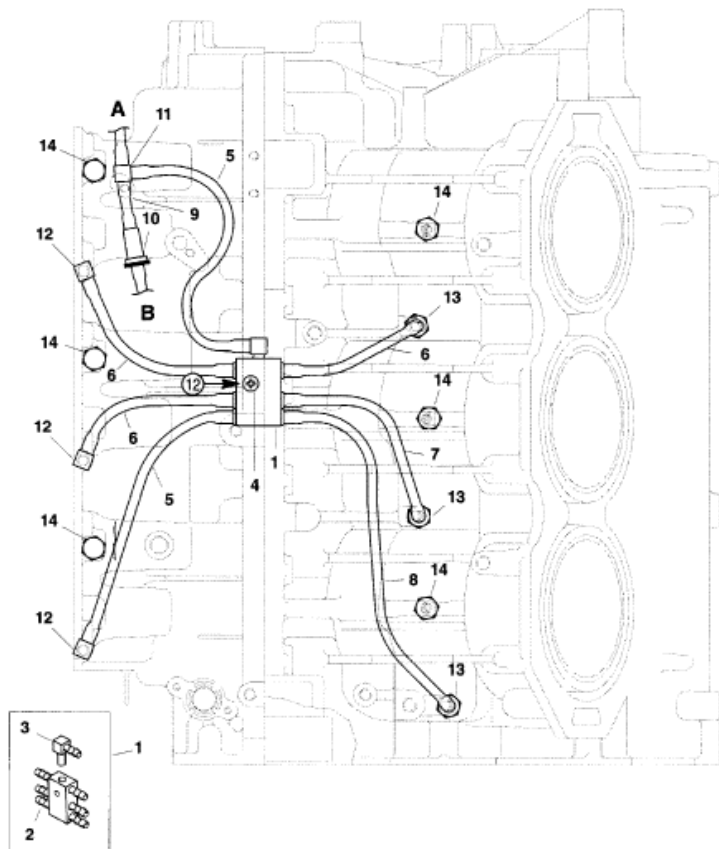

Parts List

Ref	Class	Part	Description	Qty	Comment	Footnote
1		827210A 1	MANIFOLD-BLEED SYSTEM	1		2
2	21	42623 1	CHECK VALVE	6		4,2
3	22	15133	ELBOW	1		2
4	10	92051	SCREW (10-16 X 3/4 IN.)	1		2
5	32	99130122	TUBING (9 IN.)	2		2
6	32	99130122	TUBING (5-1/4 IN.)	3		2
7	32	99130122	TUBING (7 IN.)	1		2
8	32	99130122	TUBING (11 IN.)	1		2
9	32	99126 88	TUBING (1-3/4 IN.)	1		2
10	35	18206	FUEL FILTER	1		2
11	22	827200	TEE FITTING	1		2
12	22	76843	FITTING	3	(REF. # 11 ON "CYLINDER BLOC	2
13	22	824502 1	CONNECTOR	3	(REF. # 8 ON "CYLINDER BLOC	2
14	22	827201	PIPE PLUG	6	(REF. # 31 ON "CYLINDER BLOC	2
		809794A97	POWERHEAD	1		

A = CONTINUED ON STARBOARD SIDE B = TO VAPOR SEPARATOR