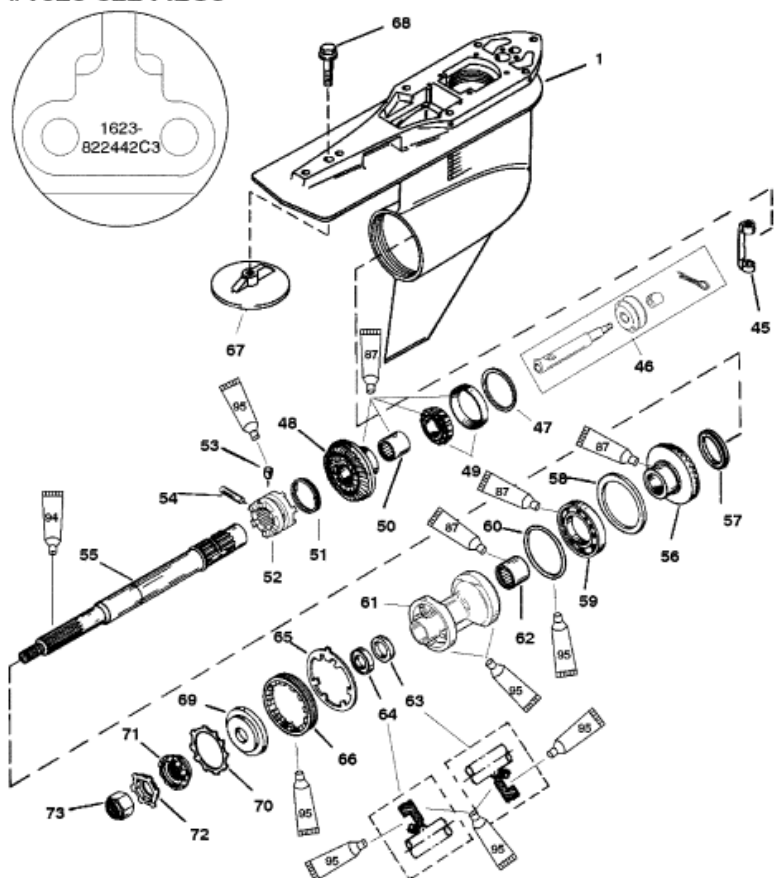

**CASTING**  
**#1623-822442C3**

-  Super Duty Gear Lubricant (92-13783A24)
-  Anti-Corrosion Grease (92-78376A6)
-  2-4-C With Teflon (92-925407A12)

Parts List						
Ref	Class	Part	Description	Qty	Comment	Footnote
1	1623	822442A83	GEAR HOUSING	1	(BASIC-BLACK)	
1	1623	822442A84	GEAR HOUSING	1	(BASIC-GRAY)	
1	1623	822442A79	GEAR HOUSING	1	(BASIC-WHITE)	
45		823903	SHIFT CRANK	1		
46		19755A 7	SHIFT SPOOL KIT	1		1
47	15	44491A 1	SHIM	AR		6
48	43	828168A 2	FORWARD GEAR SET (INCLUDE	1	(1.75:1)	1
48	43	828170A 2	FORWARD GEAR SET (INCLUDE	1	(1.87:1)	1
49	31	30894A 1	TAPERED ROLLER BEARING	1		
50	31	30895	ROLLER BEARING	1		
51	24	30893	SPRING	1		
52	52	828288	SLIDING CLUTCH	1		1
53	17	828356	DETENT PIN	1		1
54	17	30632	CROSS PIN	1		
55	44	824110	PROPELLER SHAFT	1		
56	43	828169A 1	REVERSE GEAR	1	(1.75:1)	1
56	43	828171A 1	REVERSE GEAR	1	(1.87:1)	1
57	23	824108	THRUST SPACER	1		
58		68100 1	THRUST RING	1		
59	30	88957	BALL BEARING	1		
60	25	31534	O RING	1		7
61		818763A11	BEARING CARRIER	1		
62	31	30956	ROLLER BEARING	1		
63	26	14077	OIL SEAL (INSIDE)	1		7
64	26	76868	OIL SEAL (OUTSIDE)	1		7
65	14	18323	TAB WASHER	1		
66		79448	COVER	1		
67		76214A 5	ANODIC PLATE	1	THESE PARTS ARE NOT INCLU	
68	10	806327	SCREW	1	THESE PARTS ARE NOT INCLU	
69	12	835467	THRUST HUB	1	THESE PARTS ARE NOT INCLU	
70	13	42351 1	LOCKWASHER	1	THESE PARTS ARE NOT INCLU	
71	12	31211A 2	WASHER	1	THESE PARTS ARE NOT INCLU	
72	14	816629	TAB WASHER	1	THESE PARTS ARE NOT INCLU	
73	11	52707A 1	PROPELLER NUT	1	THESE PARTS ARE NOT INCLU	
-	26	816575A 4	G/H SEAL KIT	1		