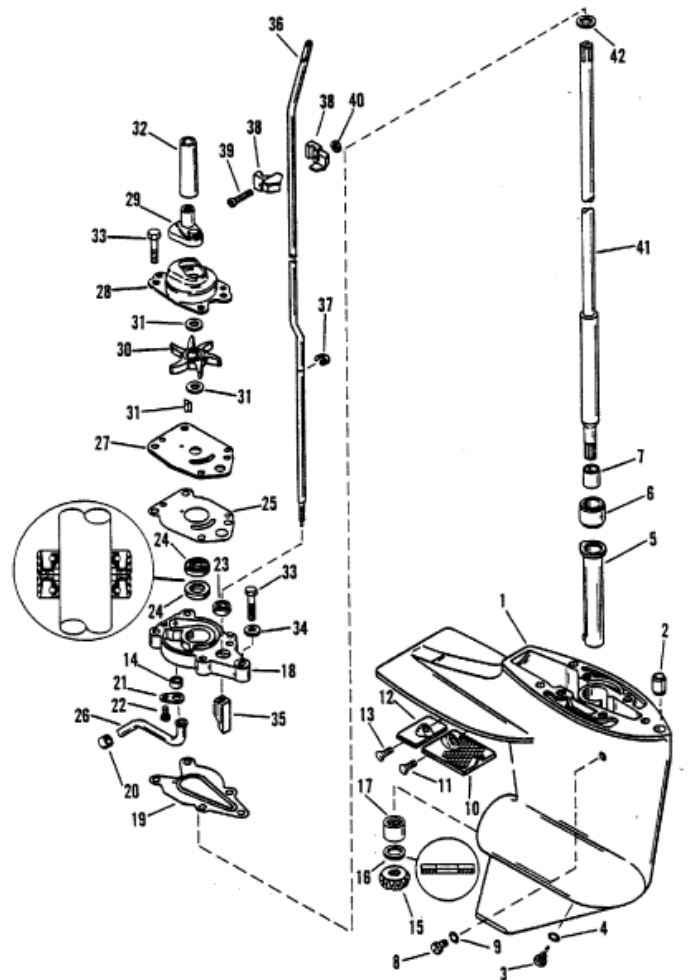

Parts List

Ref	Class	Part	Description	Qty	Comment	Footnote
		1666	8833A13 GEAR HOUSING, COMPLETE (SH)	1		
		1666	8833A15 GEAR HOUSING, COMPLETE (LO)	1		
		1666	8833A14 GEAR HOUSING, COMPLETE (SH)	1		
		1666	8833A16 GEAR HOUSING, COMPLETE (LO)	1		
1	1666	8833A17	GEAR HOUSING (BLACK)	1		
1	1666	8833A18	GEAR HOUSING (GRAY)	1		
2	23	12009	BRUSHING, GEAR HOUSING	1		
3	10	14834A 1	DRAIN SCREW	1		
4	25	805726	O-RING	1		2,17,18
5		822244A 1	SLEEVE ASSEMBLY	1		
6	23	823944	SLEEVE	1		
7	23	823943	BUSHING	1		
8	10	28634A 1	SCREW ASSEMBLY	1		
9	25	805726	O-RING	1		2,17,18
10	35	42199 1	SCREEN	1		
11	10	13954	SCREW	2		
12		42121A 2	ANODE ASSEMBLY	1		
13	10	13954	SCREW	1		
14	26	42133	SEAL	1		2,17
15	43	821925 1	PINION GEAR	1		
16	12	41369	WASHER, THRUST	1		
17	31	22756	BEARING	1		
18	46	42040A 5	WATER PUMP BASE	1		2,18
19	27	19204 2	GASKET	1		2,17,18
20	26	33613	SEAL	1		2,17,18
21		42375	RETAINER	1		18
22	10	48408	SCREW	1		18
23	25	822236	QUAD RING	1		17,18
24	26	41365	OIL SEAL	2		17,18
25	27	19202	GASKET	1		2,17,18
26	32	42185A 1	WATER TUBE	1		
27		42200	FACE PLATE	1		18
28	46	42089A 2	COVER ASSEMBLY	1		18
29	26	42102 1	SEAL	1		2,17,18
30	47	42038 2	IMPELLER	1		18
31	28	42376A 2	KEY ASSEMBLY	1		18
32		44467	GUIDE	1		
33	10	40003 31	SCREW, WATER PUMP	5		
34	12	29245	WASHER	1		
35		42039	CAM, SHIFT	1		
36		42145	SHIFT SHAFT (SHORT)	1		