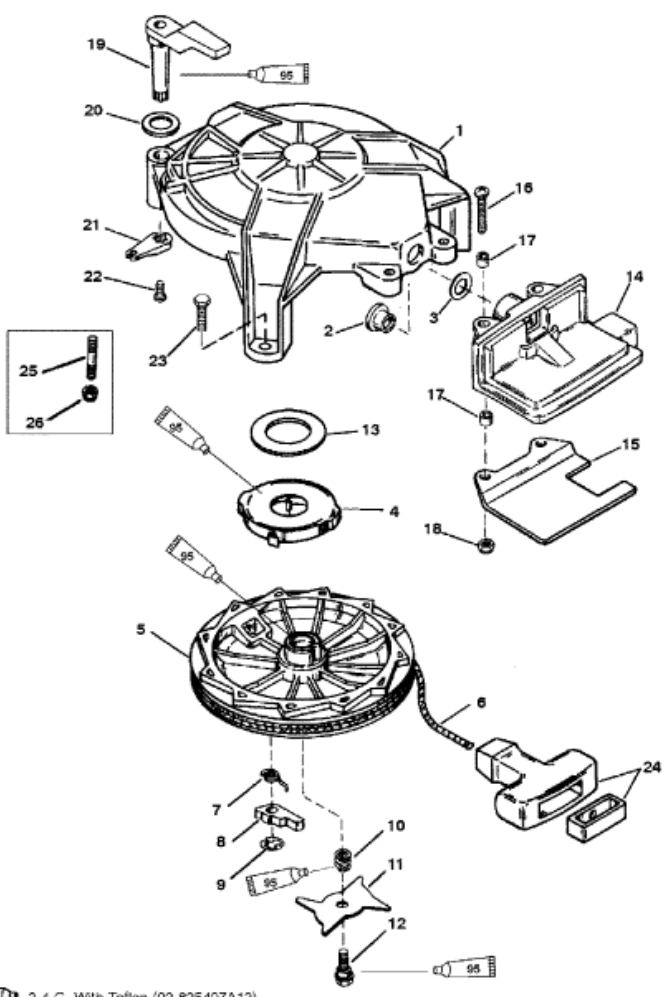

Parts List

Ref	Class	Part	Description	Qty	Comment	Footnote
-		42207A 6	RECOIL STARTER ASSEMBLY	1		
1		42207 2	HOUSING, Starter	1		
2		42690	BUSHING	1		
3	53	818853	RING, Retaining	1		
4	24	86857 1	SPRING	1		
5		42034 50	STARTER PULLEY	1		
6	50	12066A 9	ROPE	1		
7	24	86851	SPRING	2		
8		86850 1	CAM	2		
9	53	86849 1	RING, Retaining	2		
10	24	86852	SPRING	1		
11		86853	CAM	1		
12	10	818838	SCREW	1		
13		90478	PAD	1		
14		19018	REST	1		
15		12674	SUPPORT	1		
16	10	40019111	SCREW, (M5 x 35)	2		
17	23	30977 2	SPACER	4		
18	11	40063 3	NUT, (M5)	2		
19		42171	LEVER (UPPER)	1		
20	12	56681	WASHER, (.203 x .500 x .032)	1		
21		42173	LEVER (LOWER)	1		
22	10	48408	SCREW, (#10-16 x .500)	1		
23	10	40011128	SCREW, (M6 x 20)	3		
24		85174A 1	HANDLE ASSEMBLY	1		
25	16	816194 5	STUD, (M6 x 32)	3	SEAPRO/MARATHON MODELS	
26	11	826833 6	NUT, (M6)	3	SEAPRO/MARATHON MODELS	