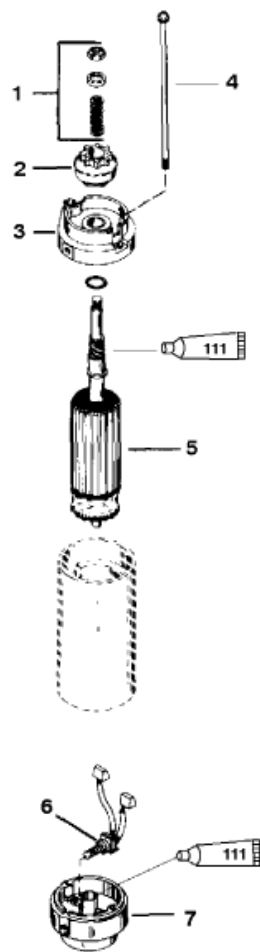

Parts List

Ref	Class	Part	Description	Qty	Comment	Footnote
-	50	66015 3	STARTER MOTOR ASSEMBLY	1		
1		15383	DRIVE KIT	1		
2		13310 1	DRIVE	1		
3		75660	PLATE	1		
4		15384	THRU BOLT	2		
5		15385	ARMATURE	1		
6		75384	BRUSH SET	1		
7		15386	END CAP	1		

**Quicksilver Lubrication/Sealant
 Application Points**

 SAE 10W Oil (Obtain Locally)