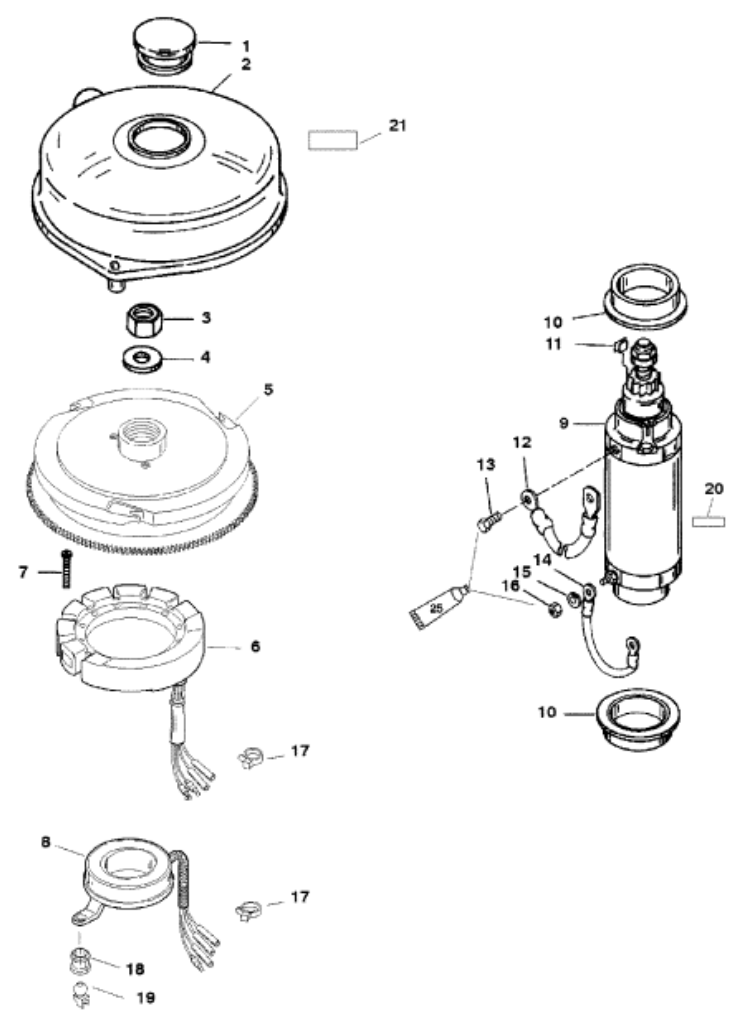

Parts List

4041

Ref	Class	Part	Description	Qty	Comment	Footnote
1	19	45307	PLUG, (Yellow)	1		
2		812777T 1	COVER ASSEMBLY	1		
3	11	42979	NUT, (M16)	1		
4	12	33001	WASHER	1		
5	261	878227T 2	FLYWHEEL ASSEMBLY	1		
6	398	832075A21	STATOR ASSEMBLY	1		
7	10	40139 25	SCREW, (M5 x 25)	4		
8		854513T	TRIGGER ASSEMBLY	1		
9	50	66015 3	STARTER MOTOR	1		
9	50	893892T	STARTER MOTOR	1		
10		56703	COLLAR	2		
11		68042	STOP	2		
12	84	93388A 1	CABLE ASSEMBLY, Black	1		
13	10	69035	SCREW AND LOCKWASHER, (.25	1		
14	84	93388A 8	CABLE ASSEMBLY, (Black)	1		
15	13	26992	LOCKWASHER, (.250)	1		
16	11	64015	NUT, (.250-20)	1		
17		56762	CABLE TIE, (4.00 Inches)	AR		
17		69355	STA STRAP, (5.50 Inches)	AR		
17	54	816311T	CABLE TIE, (8.00 Inches)	AR		
18		93254	SWIVEL BASE	1		
19		93421	SWIVEL BALL	1		
20		NSS	NOT SOLD SEPARATE, Decal-Wz	1		
21	37	881865	DECAL, Caution-Start in Gear (Start	1		