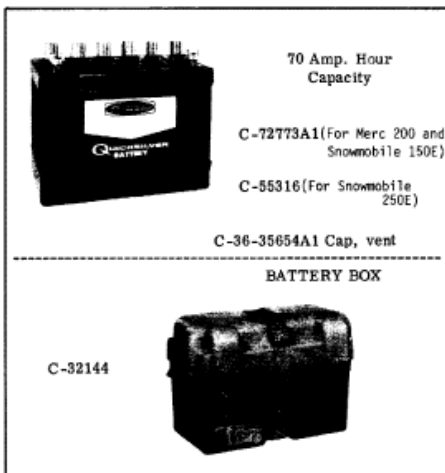

QUICKSILVER BATTERY

EMBLEMS

Parts List						
Ref	Class	Part	Description	Qty	Comment	Footnote
-		24789A 1	FLUSHING ATTACHMENT ALUMI	-		
-		4755A1	FLUSHING ATTACHMENT PLAST	-		
-		73971A 1	FLUSHING ATTACHMENT	-		
-		72773A 1	BATTERY FOR MERC 200 AND S	-		
-		55316	BATTERY FOR SNOWMOBILE 25	-		
-	36	35654A 1	CAP VENT	-		
-		32144	BATTERY BOX	-		
-	93	62438	EMBLEM (CLOTH SMALL)	-		
-	93	62439	EMBLEM (CLOTH LARGE)	-		