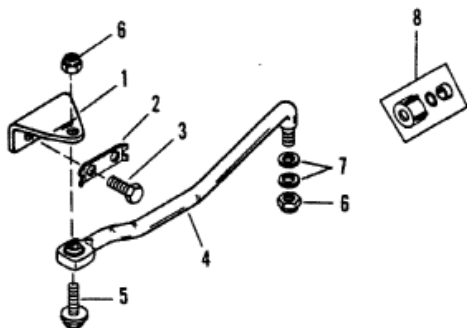

ATTACHING KIT

Parts List						
Ref	Class	Part	Description	Qty	Comment	Footnote
-		19609A 2	RIDE-GUIDE STEERING KIT (PDF	1		
-		19609A 3	RIDE-GUIDE STEERING KIT (PDF	1		
-		19608A 3	RIDE-GUID STEERING KIT (STAF	1		
-		19608A 5	RIDE-GUIDE STEERING KIT (STA	1		
1		19616A 1	BRACKET (BLACK)	1	NOT INCLUDED WITH (19609A3	
1		19616T 6	BRACKET (GRAY)	1	NOT INCLUDED WITH (19609A3	
2		76533	STRAP	1	NOT INCLUDED WITH (19609A3	
3	10	34352	SCREW	2	NOT INCLUDED WITH (19609A3	
4		19608 1	LINK ROD (STARBOARD)	1		
4		19609	LINK ROD (PORT)	1		
5	10	14000	SCREW	1		
6	11	34863	NUT	2		
7	12	34931	WASHER	2		
8		19624A 1	SEAL KIT	1		