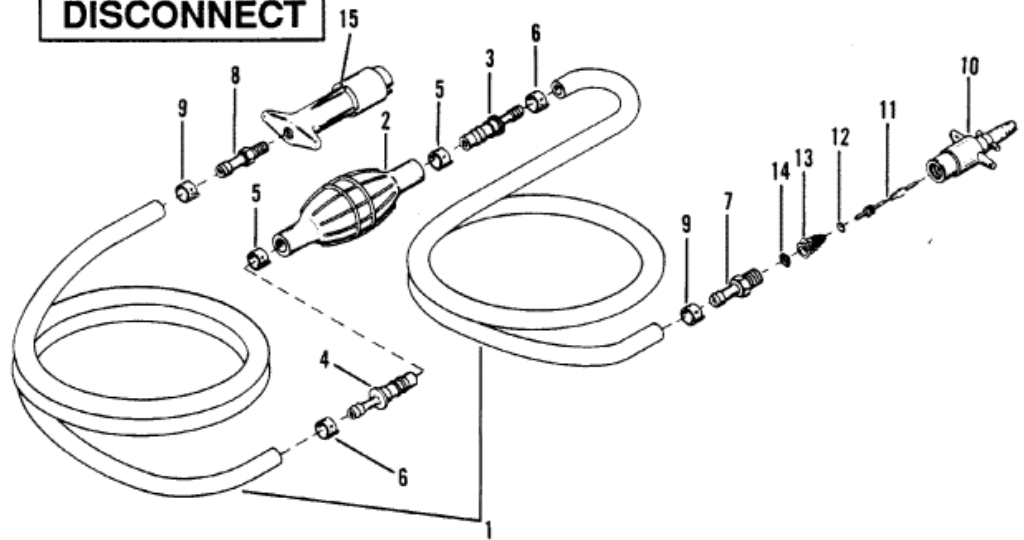

**"TWIST"  
DISCONNECT**

Parts List						
Ref	Class	Part	Description	Qty	Comment	Footnote
1	32	17254A 8	FUEL LINE KIT (8')	1		
1	32	17254A12	FUEL LINE KIT (12')	1		
2		89396A38	PRIMER BULB KIT	1	1/4" I.D. HOSE	
3	21	13883A 3	CHECK VALVE, INLET	1	1/4" I.D. HOSE	
4	21	13883A 4	CHECK VALVE, OUTLET	1	1/4" I.D. HOSE	
5	54	89215	CLAMP (LARGE)	2	1/4" I.D. HOSE	
6	54	41582 5	CLAMP (SMALL)	2	1/4" I.D. HOSE	
7	22	63187	CONNECTOR	1	1/4" I.D. HOSE	
8	22	63186	CONNECTOR	1	1/4" I.D. HOSE	
2		13330A 3	PRIMER BULB KIT	1	5/16" I.D. HOSE	
3	21	13331A 1	CHECK VALVE, INLET	1	5/16" I.D. HOSE	
4	21	13331A 2	CHECK VALVE, OUTLET	1	5/16" I.D. HOSE	
5	54	41582 10	CLAMP (LARGE)	2	5/16" I.D. HOSE	
6	54	41582 7	CLAMP (SMALL)	2	5/16" I.D. HOSE	
7	22	89771	CONNECTOR (USE W/ BLACK F	1	5/16" I.D. HOSE	
8	22	89772	CONNECTOR (USE W/ BLACK F	1	5/16" I.D. HOSE	
7	22	89771 1	CONNECTOR (USE W/ SILVER	1	5/16" I.D. HOSE	
8	22	89772 1	CONNECTOR (USE W/ SILVER	1	5/16" I.D. HOSE	
9	54	41582 7	CLAMP, CONNECTOR	2		
10		30185A 3	BAYONET BODY (FUEL TANK EN	1	THESE PARTS ARE INCLUDED'	
11		30187	STEM	1	THESE PARTS ARE INCLUDED'	
12	25	16524	O-RING, BAYONET BODY STE	1	THESE PARTS ARE INCLUDED'	
13	24	30189	SPRING, BAYONET BODY STE	1	THESE PARTS ARE INCLUDED'	
14		30188	WASHER, CUPPED-BODY SPRI	1	THESE PARTS ARE INCLUDED'	
15		22831A 3	CHECK UNIT (ENGINE END)	1	THESE PARTS ARE INCLUDED'	