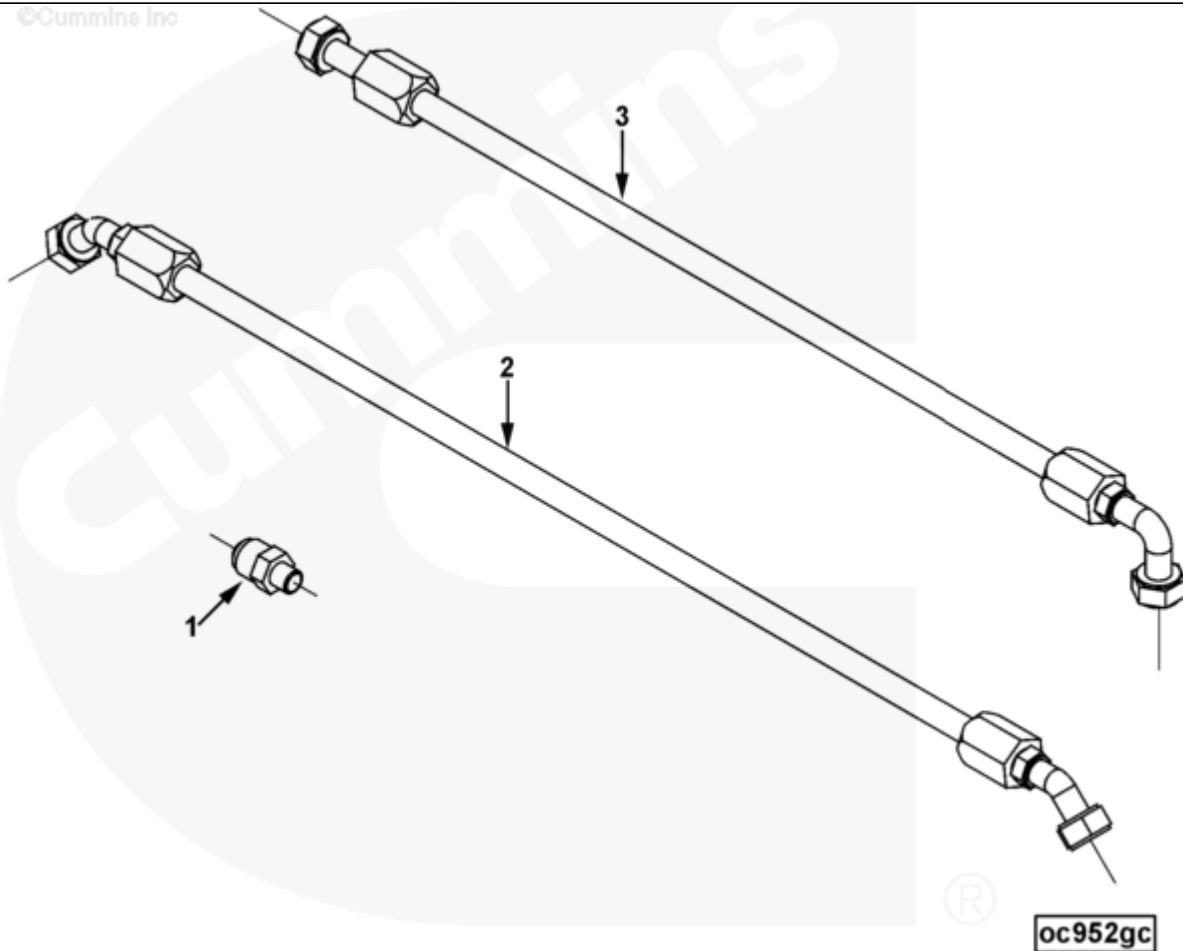

Parts Catalog - Option Detail

Electronic Parts Catalog - Option Detail				
Option	Group	Graphic	Film Card	Date
OC9077	16.05.4	oc952gc	Z	18-APR-05
Engines	6C8.3, C GAS PLUS CM556, G8.3, G8.3 CM558, GTA8.3 CM558, ISC CM2150, ISC CM554, ISC CM850, ISC8.3 CM2250, ISC8.3 G CM2180 C101, ISL CM2150, ISL CM554, ISL CM850, ISL G CM2180, ISL8.9 CM2150 L110, ISL8.9 CM2880 L112, ISL9 CM2150 SN, ISL9 CM2250, ISL9 CM2350 L101, ISL9 CM2350 L111, ISLE4 CM850, L GAS PLUS CM556, L8.9, L8.9 L121, L8.9G CMOH2.0 L125B, L9 CM2350 L116B, L9 CM2350 L119B, L9 CM2350 L120C, L9 CM2350 L123B, L9.3 L105, L9.5 L117, L9N CM2380 L124B, QSC8.3 CM2250, QSC8.3 CM2880 C102, QSC8.3 CM554, QSC8.3 CM850(CM2850), QSL9 CM2250, QSL9 CM2250 L115, QSL9 CM2350 L102, QSL9 CM2350 L107, QSL9 CM2350 L118, QSL9 CM2350 L122, QSL9 CM554, QSL9 CM850(CM2850), QSL9 G CM558, QSL9 M CM2250 L106, QSL9.3 CM2880 L113			

SMALL | MEDIUM | LARGE

Cart	Ref No	Part Number	Part Description	Required	Remarks
View My Cart					
		OC9077	Marine Gear Oil Cooler Plumbing		MR - PLUMBING, MARINE GEAR...(More)
					OIL COOLER

					Plumbing for ZF280-1 A Gear
					Includes Fitting for Gear Oil
					Cooler and Gear
<input type="checkbox"/>	1	70777	Male Connector	2	
<input type="checkbox"/>	2	3349385	Flexible Hose	1	
<input type="checkbox"/>	3	3999849	Flexible Hose	1	