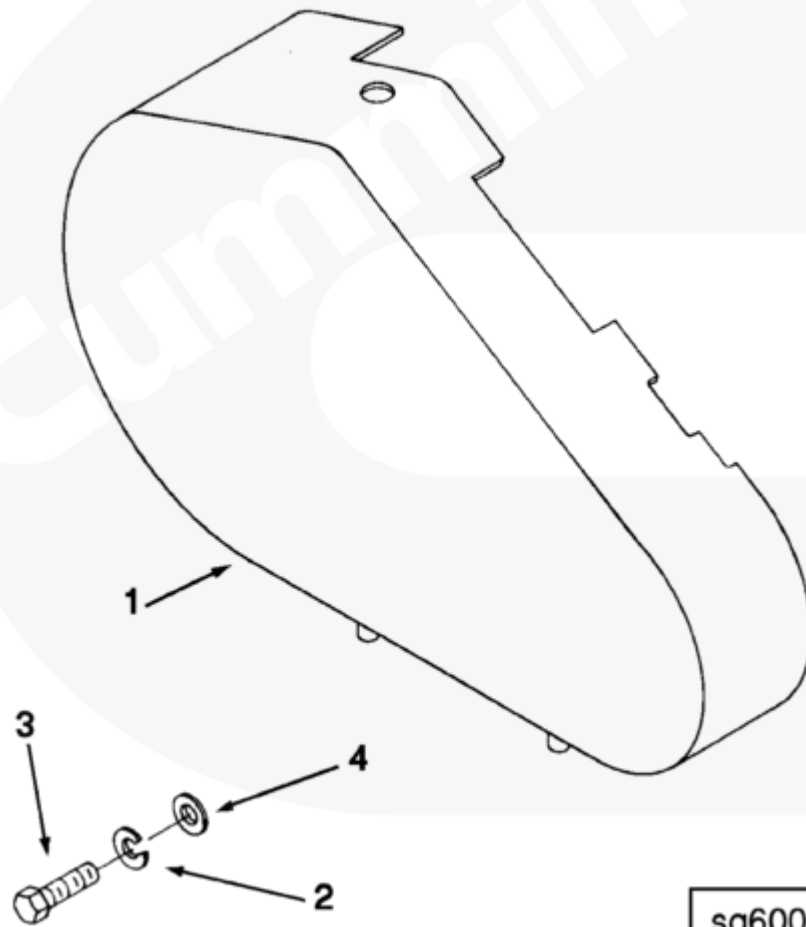

Parts Catalog - Option Detail

Electronic Parts Catalog - Option Detail				
Option	Group	Graphic	Film Card	Date
SG6707	15.03	sg600gk	K38	06-DEC-95
Engines	GTA38, K38, KTA38GC CM558, QSK38 CM2150 K106, QSK38 CM2150 MCRS, QSK38 CM850 MCRS			

©Cummins Inc

sg600gk

[SMALL](#) | [MEDIUM](#) | [LARGE](#)

Cart	Ref No	Part Number	Part Description	Required	Remarks
View My Cart					
		SG6707	Belt Guard		Alternator guard for Delco...(More)
					Remy and Leece Neville

					alternators which have
					a nominal dimension of 7.80
					inch between the supporting
					lug and the adjusting link
					attachment lug. Used in place
					of the alternator adjusting
					link when an alternator
					guard is specified.
<input type="checkbox"/>	1	3627474	Alternator Brace		
<input type="checkbox"/>	2	S 610	Lock Washer	2	7/16 in.
<input type="checkbox"/>	3	103009	Hexagon Head Cap Screw	2	7/16 - 14 X 1 1/4 in.
<input type="checkbox"/>	4	3000082	Plain Washer	4	15/32 in.