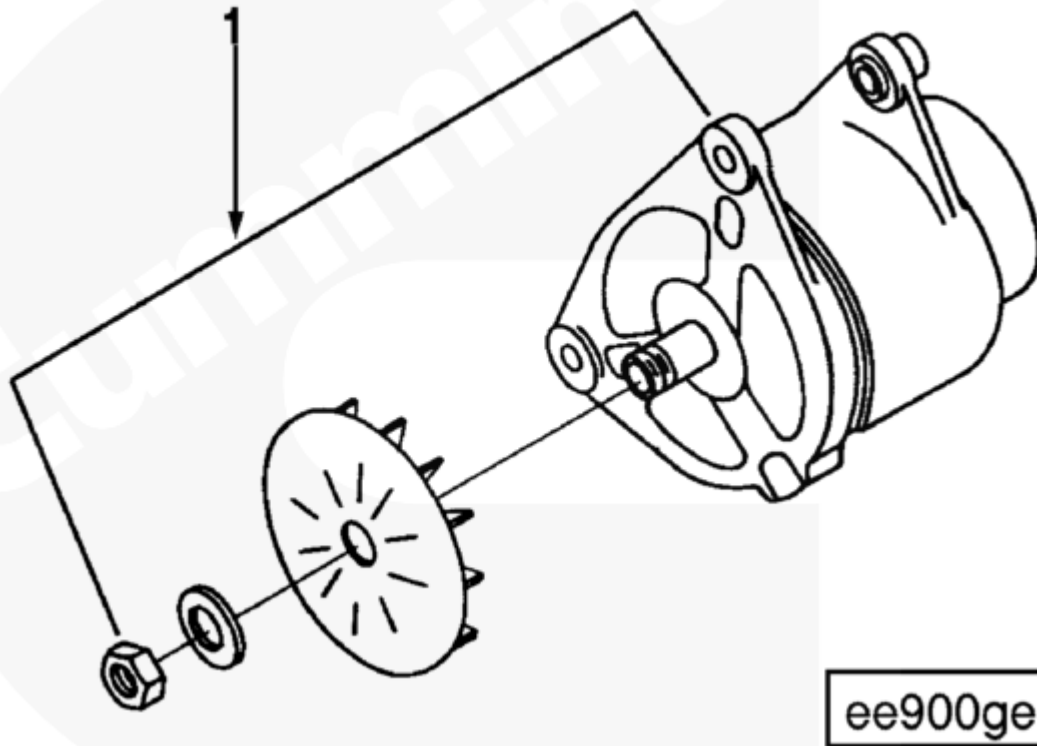

©Cummins Inc

SMALL | MEDIUM | LARGE

Cart	Ref No	Part Number	Part Description	Required	Remarks
View My Cart					

		EE9016	Alternator		Alternator...(More)
					Alternator
					Manufacturer/Model: Lucas A-
					127
					Voltage: 12
					Amperage: 55
					Functions w/horizontal Oil
					Filter: Yes
					Alternator Body Length (mm):
					109.4
					Engine Family: B Series.
<input type="checkbox"/>	1	3907749	Alternator	1	