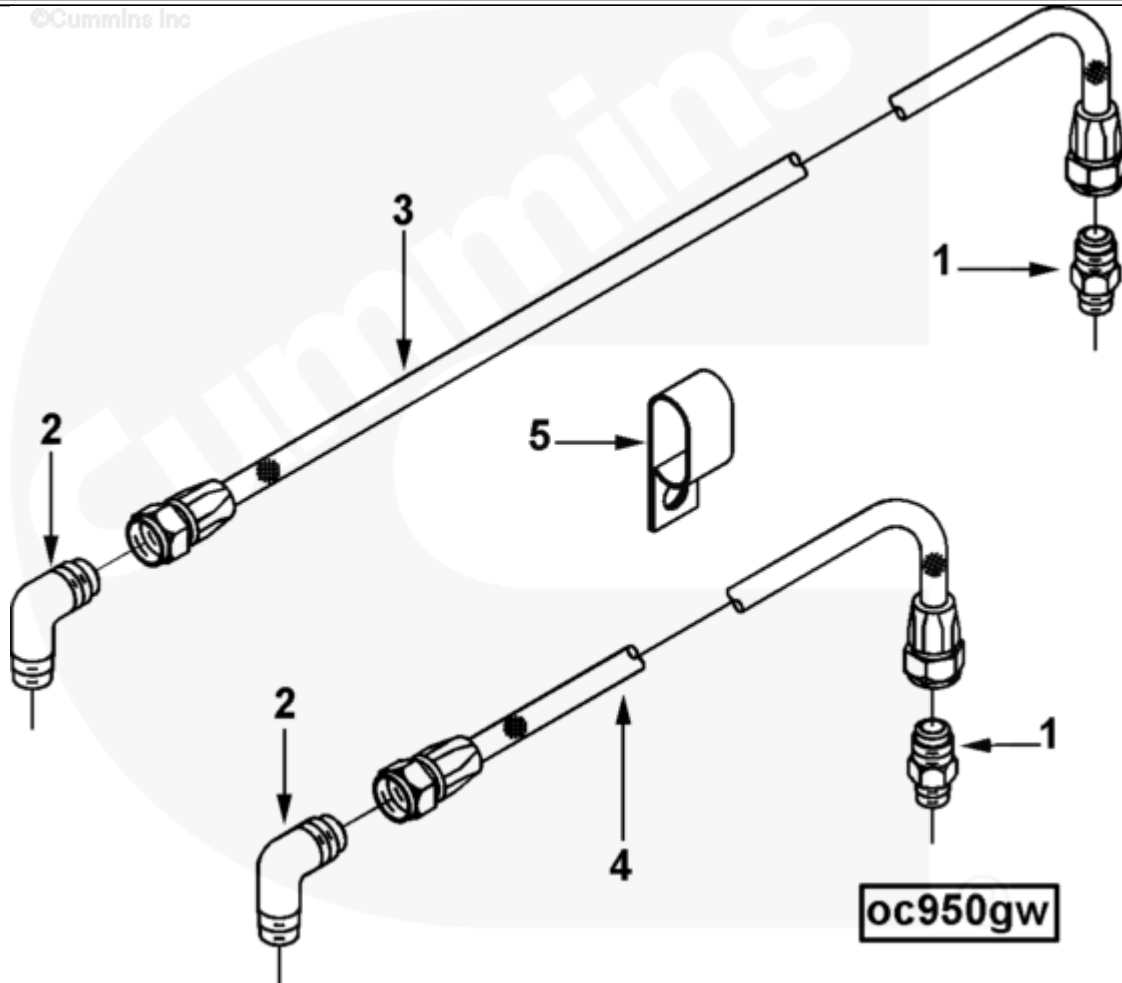

## Parts Catalog - Option Detail

Electronic Parts Catalog - Option Detail				
Option	Group	Graphic	Film Card	Date
OC9732	16.05.4	oc950gw	Z	07-JUL-98
<b>Engines</b>	6C8.3, C GAS PLUS CM556, G8.3, G8.3 CM558, GTA8.3 CM558, ISC CM2150, ISC CM554, ISC CM850, ISC8.3 CM2250, ISC8.3 G CM2180 C101, ISL CM2150, ISL CM554, ISL CM850, ISL G CM2180, ISL8.9 CM2150 L110, ISL8.9 CM2880 L112, ISL9 CM2150 SN, ISL9 CM2250, ISL9 CM2350 L101, ISL9 CM2350 L111, ISLE4 CM850, L GAS PLUS CM556, L8.9, L8.9 L121, L8.9G CMOH2.0 L125B, L9 CM2350 L116B, L9 CM2350 L119B, L9 CM2350 L120C, L9 CM2350 L123B, L9.3 L105, L9.5 L117, L9N CM2380 L124B, QSC8.3 CM2250, QSC8.3 CM2880 C102, QSC8.3 CM554, QSC8.3 CM850(CM2850), QSL9 CM2250, QSL9 CM2250 L115, QSL9 CM2350 L102, QSL9 CM2350 L107, QSL9 CM2350 L118, QSL9 CM2350 L122, QSL9 CM554, QSL9 CM850(CM2850), QSL9 G CM558, QSL9 M CM2250 L106, QSL9.3 CM2880 L113			

[SMALL](#) | [MEDIUM](#) | [LARGE](#)

Cart	Ref No	Part Number	Part Description	Required	Remarks
<input type="button" value="View My Cart"/>					
		<a href="#">OC9732</a>	Marine Gear Oil Cooler		<a href="#">Marine Gear Oil Cooler...(More)</a>

					Plumbing For ZF 280IV Gear
					Includes fittings for gear
					oil cooler and gear.
<input type="checkbox"/>	1	<a href="#">69461</a>	Male Connector	2	
<input type="checkbox"/>	2	<a href="#">102584</a>	Male Adapter Elbow	2	
<input type="checkbox"/>	3	<a href="#">3913740</a>	Flexible Hose	1	
<input type="checkbox"/>	4	<a href="#">3917134</a>	Flexible Hose	1	
<input type="checkbox"/>	5	<a href="#">3925720</a>	Clip	1	