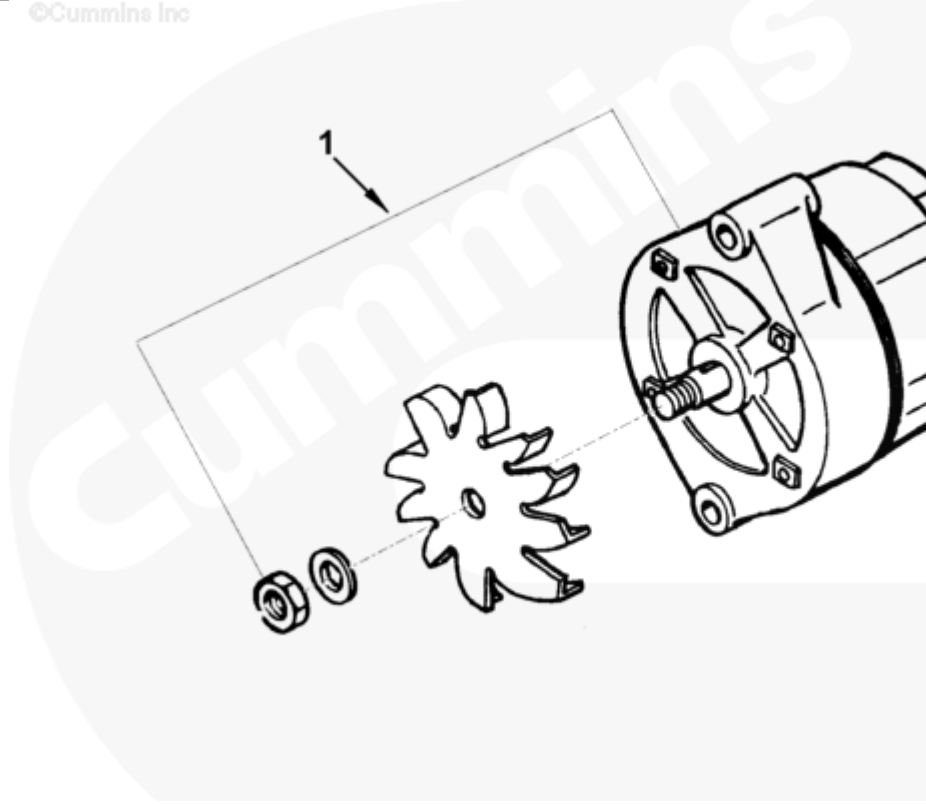

©Cummins Inc

ee900gt

SMALL | MEDIUM | LARGE

Cart	Ref No	Part Number	Part Description	Required	Remarks
View My Cart					
		EE9024	Alternator		Alternator...(More)

					12 Volt, 63 AMP, Negative
					Ground Prestolite Model
					8EM2008NA Alternator. Include
					Alternator Fan for CW
					Rotation.
<input type="checkbox"/>	1	5293586	Alternator	1	TSB 100371