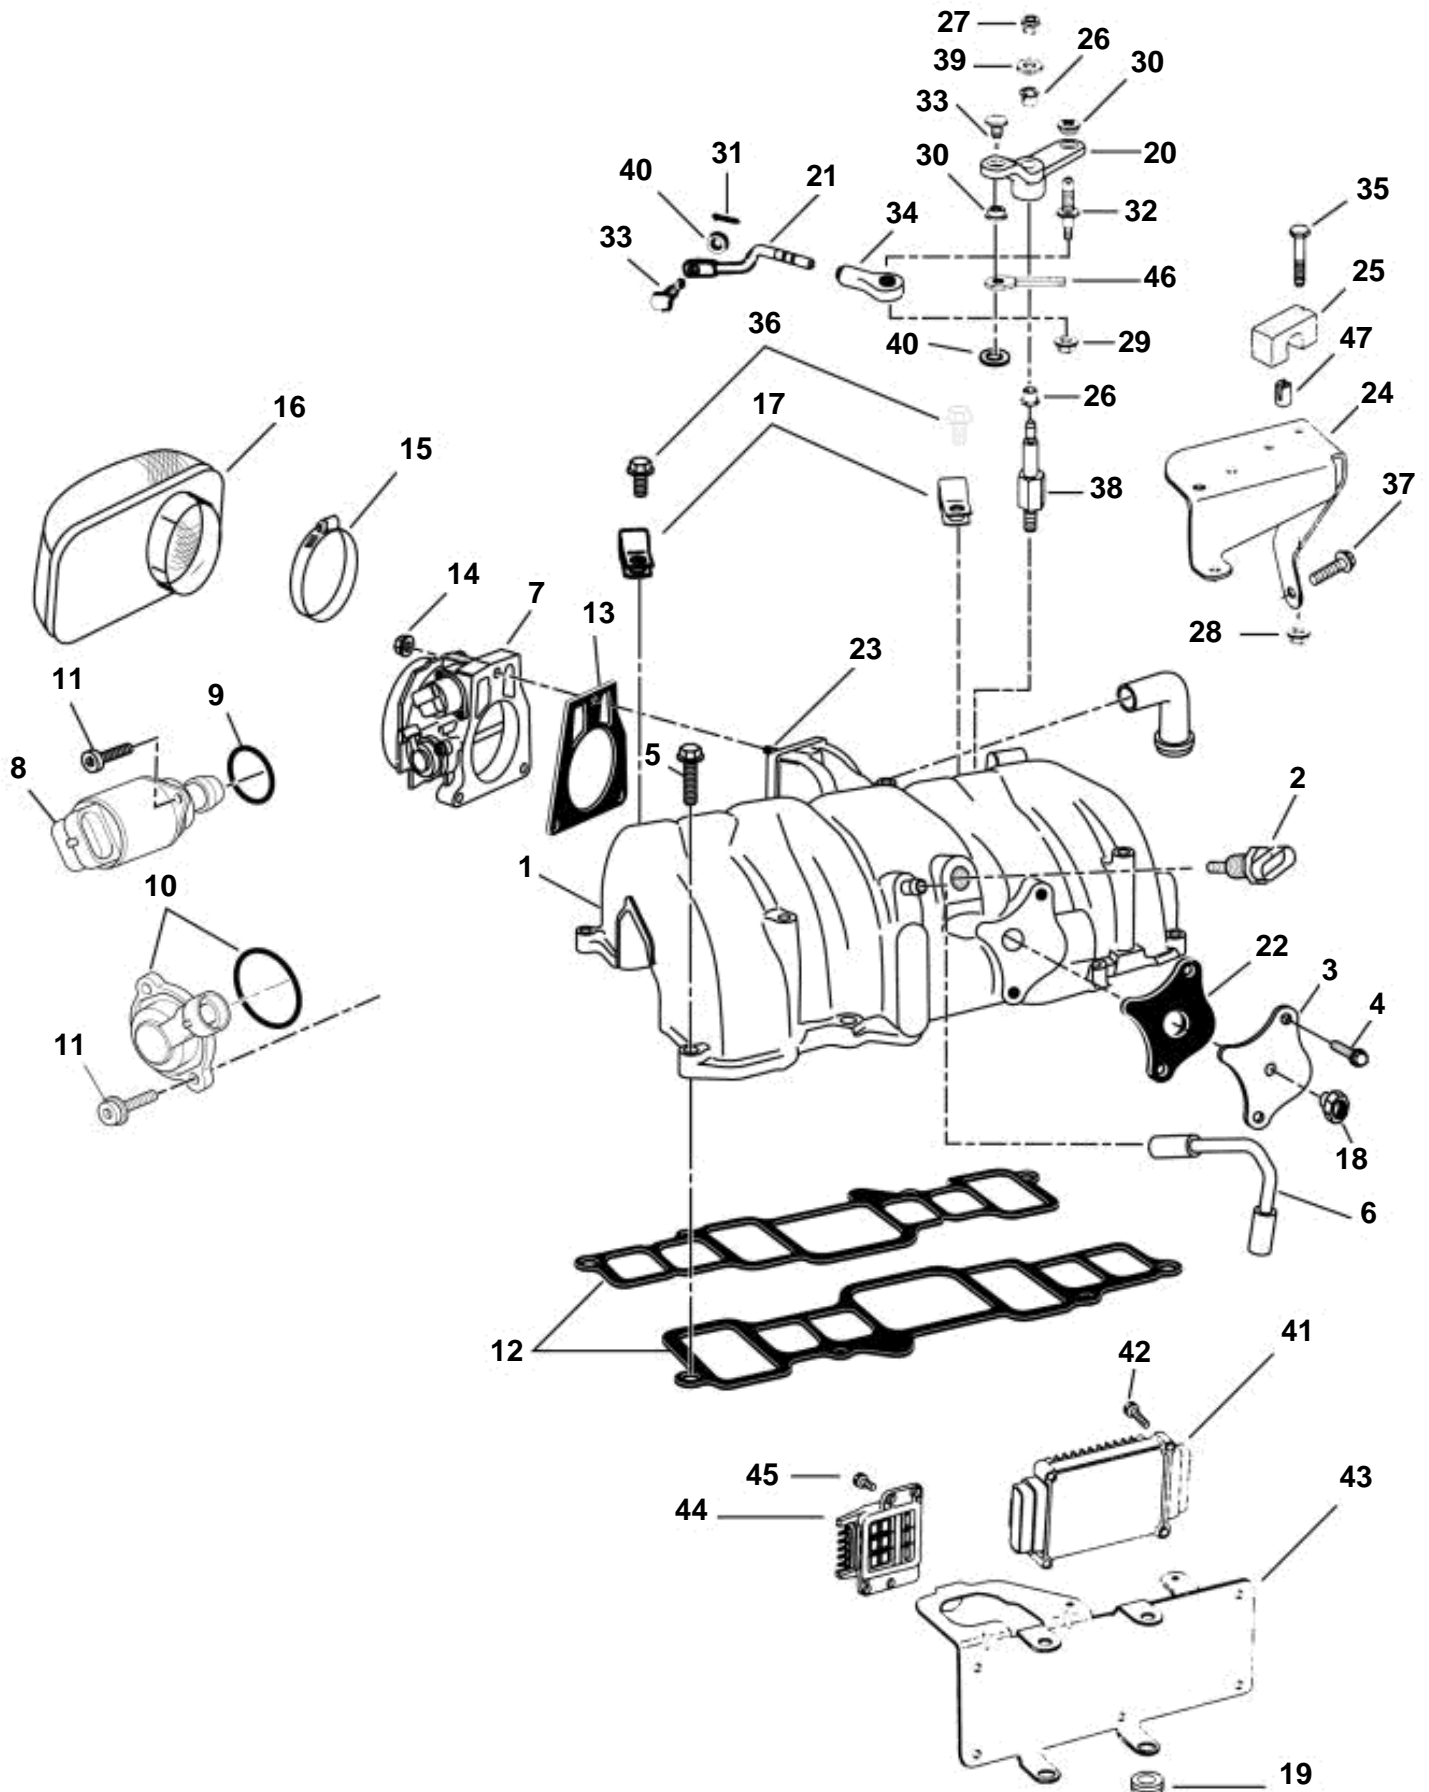

INTAKE MANIFOLD, UPPER, Gi

INTAKE MANIFOLD, UPPER, Gi

REF	PART NO.	QTY	DESCRIPTION
1	3857685	1	Manifold, Upper
2	3854527	1	Temperature sensor, Manifold air temperature
3	3857186	1	Cover, EGR opening
4	3858499	2	Screw, EGR cover
5	3857473	8	Bolt, Upper to lower intake
6	3857488	1	Tube
7	3857691	1	Throttle body
8	3857696	1	Iac valve, Intake air control
9	3858054	1	· O-ring, IAC valve
10	3857487	1	Sensor, Throttle position sensor
11	3857693	1	Screw kit, IAC and TPS
12	3857475	2	Gasket, Upper to lower intake
13	3857476	1	Gasket, Throttle body to intake
14	3857679	3	Nut, Throttle body attachment
15	3852604	1	Clamp, Flame arrestor
16	3856980	1	Flame trap
17	3857437	2	Clamp, Fuel lines to plenum
18	3857436	1	Fitting, Pulse limiter elbow to EGR cover
19	941263	2	Grommet, ECU bracket
20	3854741	1	Lever, Throttle cable
21	3856974	1	Link, Throttle lever to throttle body
22	3857226	1	Gasket, EGR cover
23	3857486	3	Stud, Throttle body attachment
24	3856983	1	Bracket, Throttle
25	3850266	1	Anchorage, Throttle
26	3852094	2	Bushing, Throttle
27	3852005	1	Nut, Throttle
28	3852118	1	Nut, Throttle
29	3853729	1	Nut, Throttle
30	3854744	2	Nut, Throttle
31	3852052	1	Cotter pin, Throttle
32	3857490	1	Pin, Throttle
33	3854743	2	Pin, Throttle
34	3857491	1	Link, Throttle
35	3852048	1	Screw, Anchor
36	3853398	2	Screw, Clamp, fuel lines to upper intake
37	3853398	2	Screw, Anchor bracket to upper intake
38	3856975	1	Spacer, Throttle lever
39	3852189	1	Washer, Throttle lever
40	3852193	2	Washer, Throttle lever
41	3858865	1	Ecu, Electronic control unit
42	3852053	4	Screw, ECU to bracket
43	3856949	1	Bracket, ECU, oil fill
44	3854521	1	Control unit
45	3852115	1	Screw, Knock module
46	3852052	1	Cotter pin, Throttle body pivot pin
47	3852019	1	Retainer, Throttle cable