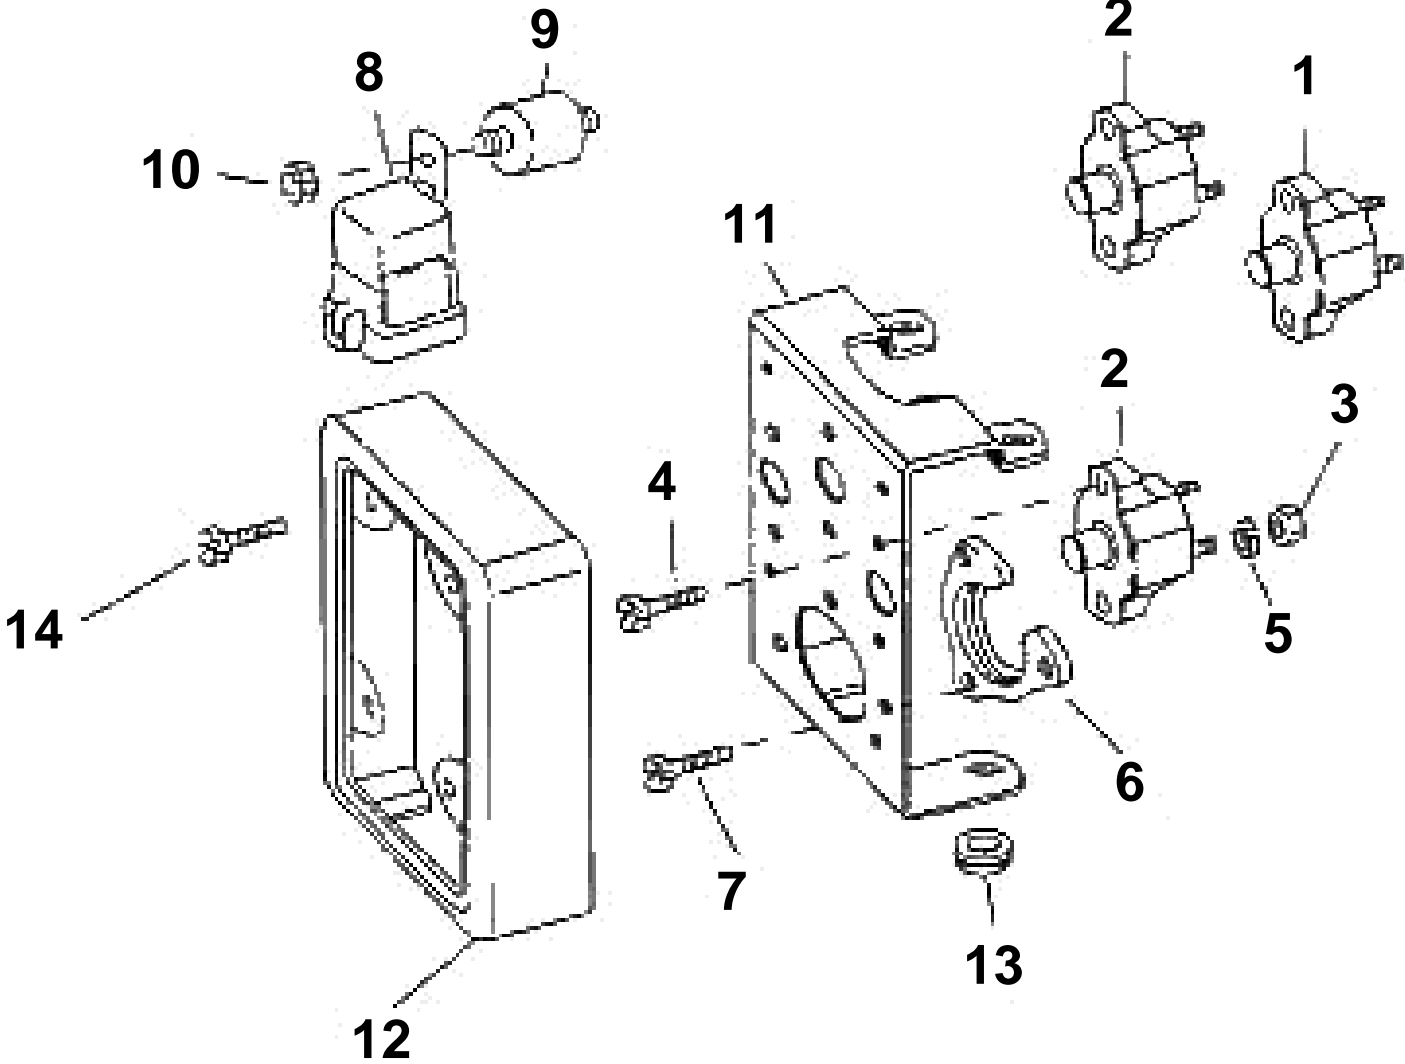

ENGINE WIRE HARNESS BRACKET

ENGINE WIRE HARNESS BRACKET

REF	PART NO.	QTY	DESCRIPTION	NOTES
1	3854282	2	Breaker, 12.5A, electronic engine control	
2	3854186	2	Fuse, 50A, main; trim pump	
3	3852064	8	Nut, Circuit breaker terminals	
4	3853620	8	Screw, Circuit breaker to bracket	Engine
5	3852001	8	Lock washer, Circuit breaker terminals	
	3852191	8	Washer, Electric choke lead	Ground
6	3852825	1	Retainer, Engine cable	
7	3852208	3	Screw, Retainer, engine cable end to bracket	
8	3854138	1	Relay, Starter motor	
9	3850234	1	Isolation, Relay mounting	
10	3852118	1	Nut, Relay to isolator	
	3852182	1	Lock washer, Nut to circuit breaker bracket	
11	3856186	1	Bracket, Circuit breaker and engine cable	
12	3856764	1	Cover, Circuit breaker bracket	
13	943261	2	Circuit breaker bracket	
14	3855938	4	Screw, Circuit breaker cover to bracket	