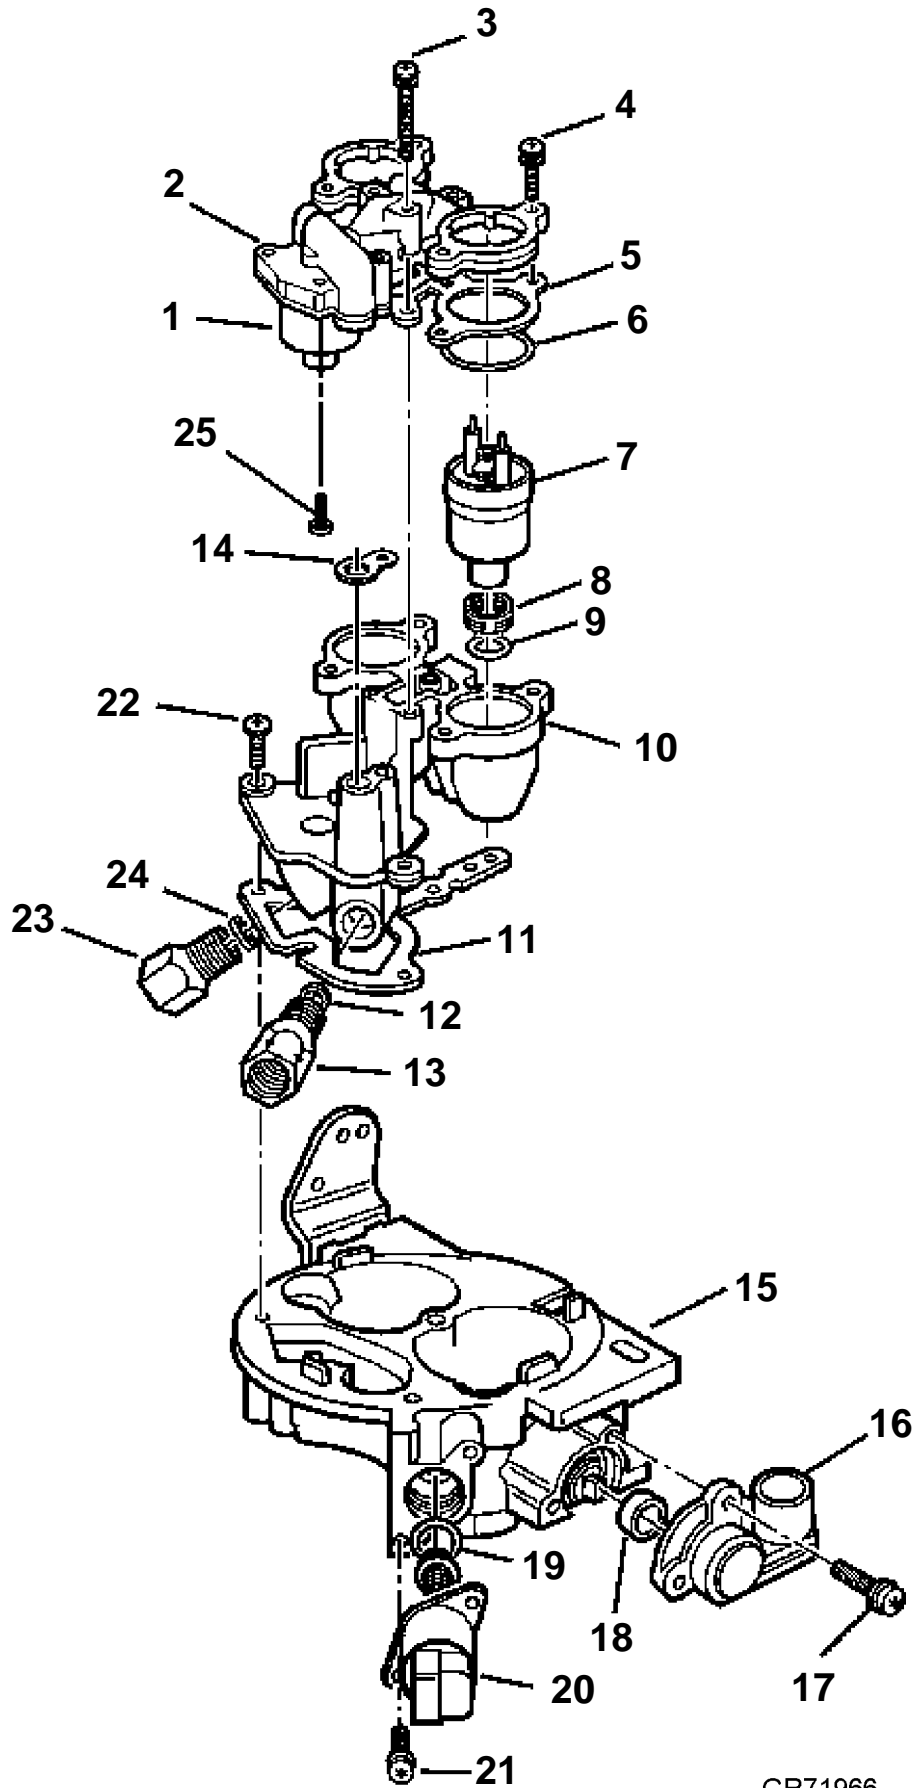

THROTTLE BODY INJECTION SERVICE KITS

GR71966

THROTTLE BODY INJECTION SERVICE KITS

REF	PART NO.	QTY	DESCRIPTION	NOTES
1		1	REGULATOR, Fuel pressure	TBI assy is only serviceable by the kits listed below.
2		1	COVER, Fuel meter	
3		3	SCREW, Cover, long	
4		5	SCREW, Cover, short	
5		1	GASKET, Cover, fuel meter	
6		2	O-RING, Fuel injector, upper	
7		2	FUEL INJECTOR	
8		2	FILTER, Fuel injector inlet	
9		2	O-RING, Fuel injector, lower	
10		1	BODY, Fuel meter	
11		1	GASKET, Throttle body to fuel meter body	
12		1	GASKET, Fuel outlet nut	
13		1	NUT, Fuel outlet	
14		1	GASKET, Fuel meter outlet	
15		1	THROTTLE BODY	
16		1	THROTTLE POSITION SENSOR	
17		2	SCREW, Throttle position sensor	
18		1	SEAL, Throttle position sensor	
19		1	O-RING, IAC valve	
20		1	IDLE AIR CONTROL (IAC) VALVE	
21		2	SCREW, IAC valve	
22		3	SCREW, Fuel meter body to throttle body	
23		1	NUT, Fuel inlet	
24		1	GASKET, Fuel inlet nut	
	3856766	1	Nipple	Available separately
	3852158	1	Lock strap	Available separately
	3856395	1	Throttle body	
	3855179	1	Repair kit, 5, 6, 8, 9, 11, 12, 14, 19, 24	
	3857396	1	Repair kit, 1, 2, 3, 4, 5, 6, 7, 8, 9, 10, 11, 12, 14, 24, 25	
	3857397	1	Repair kit, 1, 2, 5, 14, 25	
	3857398	2	Injector, 5, 6, 7, 9, 14	
	3855183	1	Throttle body, Base assy package	
	3855184	1	Repair kit, 16, 18	
	3855185	1	Repair kit, 19, 20	
	3855186	1	Repair kit, 12, 13, 23, 24	
	3855187	1	Repair kit, 3, 4, 17, 21, 22	
	3855188	1	Repair kit	
	3855189	1	Repair kit, 5, 6, 8, 9, 14	