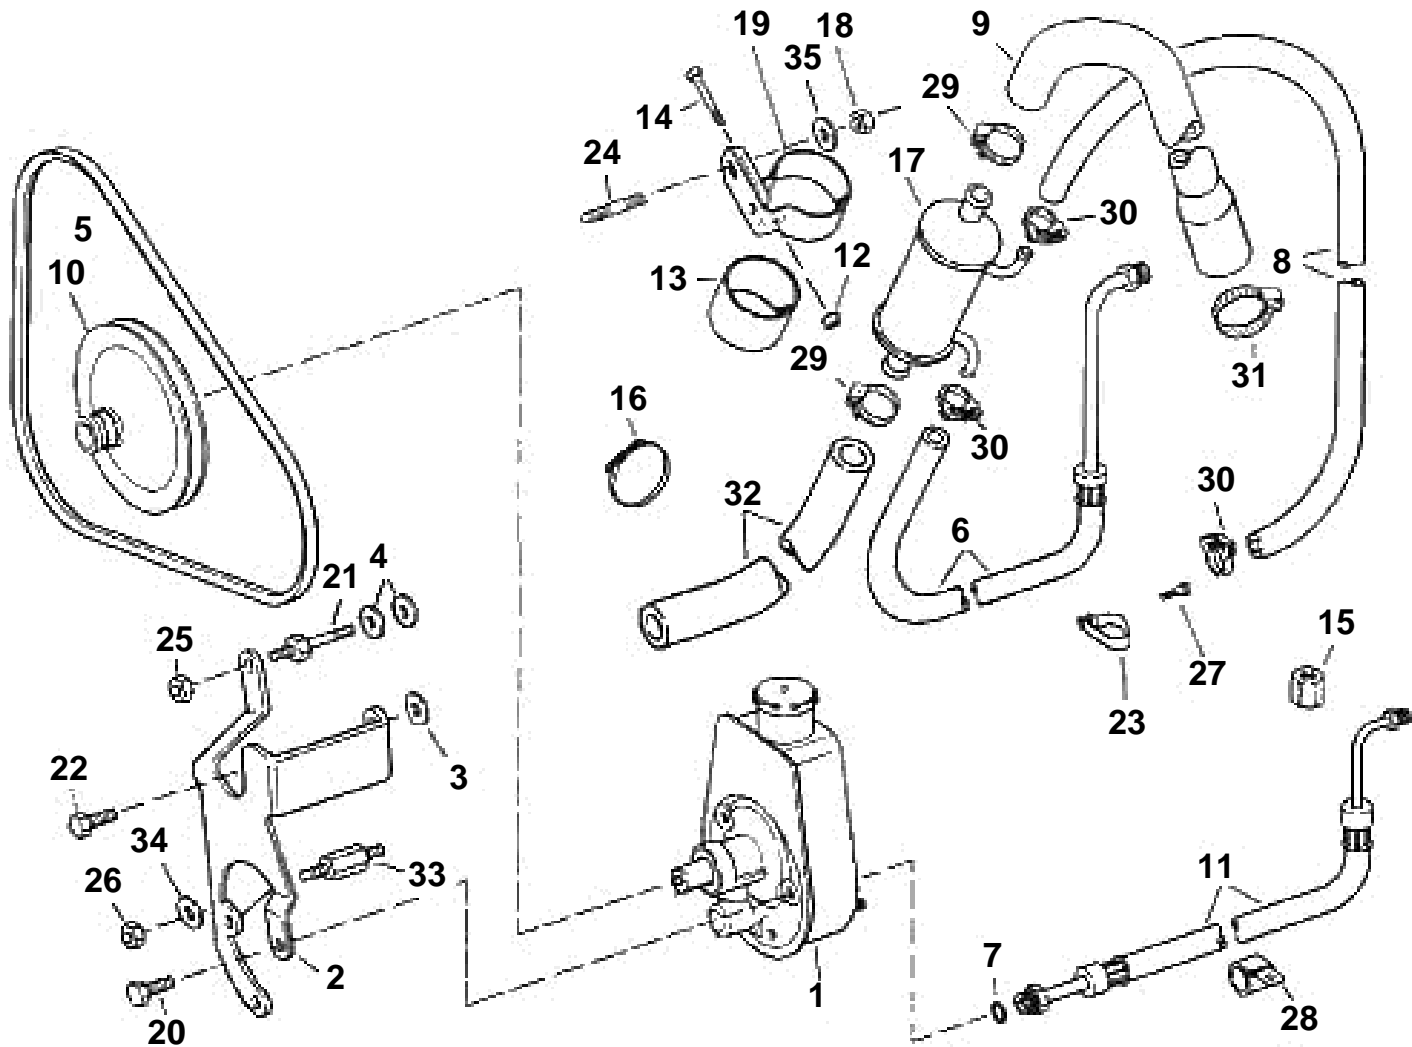

POWER STEERING PUMP

POWER STEERING PUMP

REF	PART NO.	QTY	DESCRIPTION	NOTES
1	3850491	1	Power steering pump	
2	3856871	1	Bracket, P/S pump to engine	
3	3852162	1	Washer, P/S pump bracket	
4	3852162	2	Washer, Stud, water pump & steering pump	
5	3852464	1	V-belt, P/S pump	
6	3854056	1	Hose, Cylinder to oil cooler	GL/GS
	3854168	1	Hose, Cylinder to oil cooler	Gi/GSi
7	3852497	1	O-ring, Pressure hose to steering pump	
8	3850644	1	Hose, Oil cooler to steering pump	Return; Gi/GSi
	3852839	1	Hose, Oil cooler to steering pump	Return; GL/GS
9	3852281	1	Hose, Gimbal to cooler	GL/GS
	3856251	1	Hose, Gimbal to cooler	Gi/GSi
10	3853804	1	Pulley, P/S pump	
11	3853918	1	Hose, P/S pump to pressure valve	GL/GS
	3853967	1	Hose, P/S pump to pressure valve	Gi/GSi
12	3852079	1	Nut, Oil cooler & bracket assy	
13	3853236	1	Spacer, Oil cooler	
14	3852126	1	Screw, Oil cooler & bracket assy	
15	3853315	1	Fitting, P/S hoses	
16	3852158	2	Lock strap, P/S hoses	
17	3851921	1	Oil cooler	
18	3852177	1	Nut, P/S cooler clamp to reservoir	
	3853326	1	Screw, P/S cooler clamp to flywheel hsg	
19	3852218	1	Clamp, P/S cooler	
20	3853405	3	Screw, Steering pump bracket	
21	3852507	1	Stud, Bracket to water pump	
22	3853557	1	Screw, Steering pump bracket to cyl head	
23	3852837	1	Clamp, Hoses to cylinder head	Port, rear
24	3852093	1	Stud, Oil cooler clamp to reservoir	
25	3853403	1	Nut, Stud, P/S pump bracket	
26	3853403	1	Nut, Stud, P/S pump bracket	
27	3853557	1	Screw, Lift bracket/clamp, P/S hoses to head	Port, rear, lower
28	3852490	1	Clamp, Hoses to front mount	Port
29	3853780	2	Clamp, Hose, oil cooler	
	3853786	2	Clamp, Hose, oil cooler, water	
30	3852196	3	Clamp, Hose, P/S pump to oil cooler	Return
31	3853786	2	Clamp, Hose, water to gimbal hsg	
32	3858238	1	Hose, Cooler to water pump	GL/GS
	3858239	1	Hose, Cooler to water pump	Gi/GSi
33	3856973	1	Stud, P/S pump bracket to engine	
34	3852054	1	Washer, Stud, P/S pump bracket	
35	3852058	1	Washer, Oil cooler clamp to reservoir	
	3852065	1	Nut, Oil cooler to flywheel hsg	Not shown