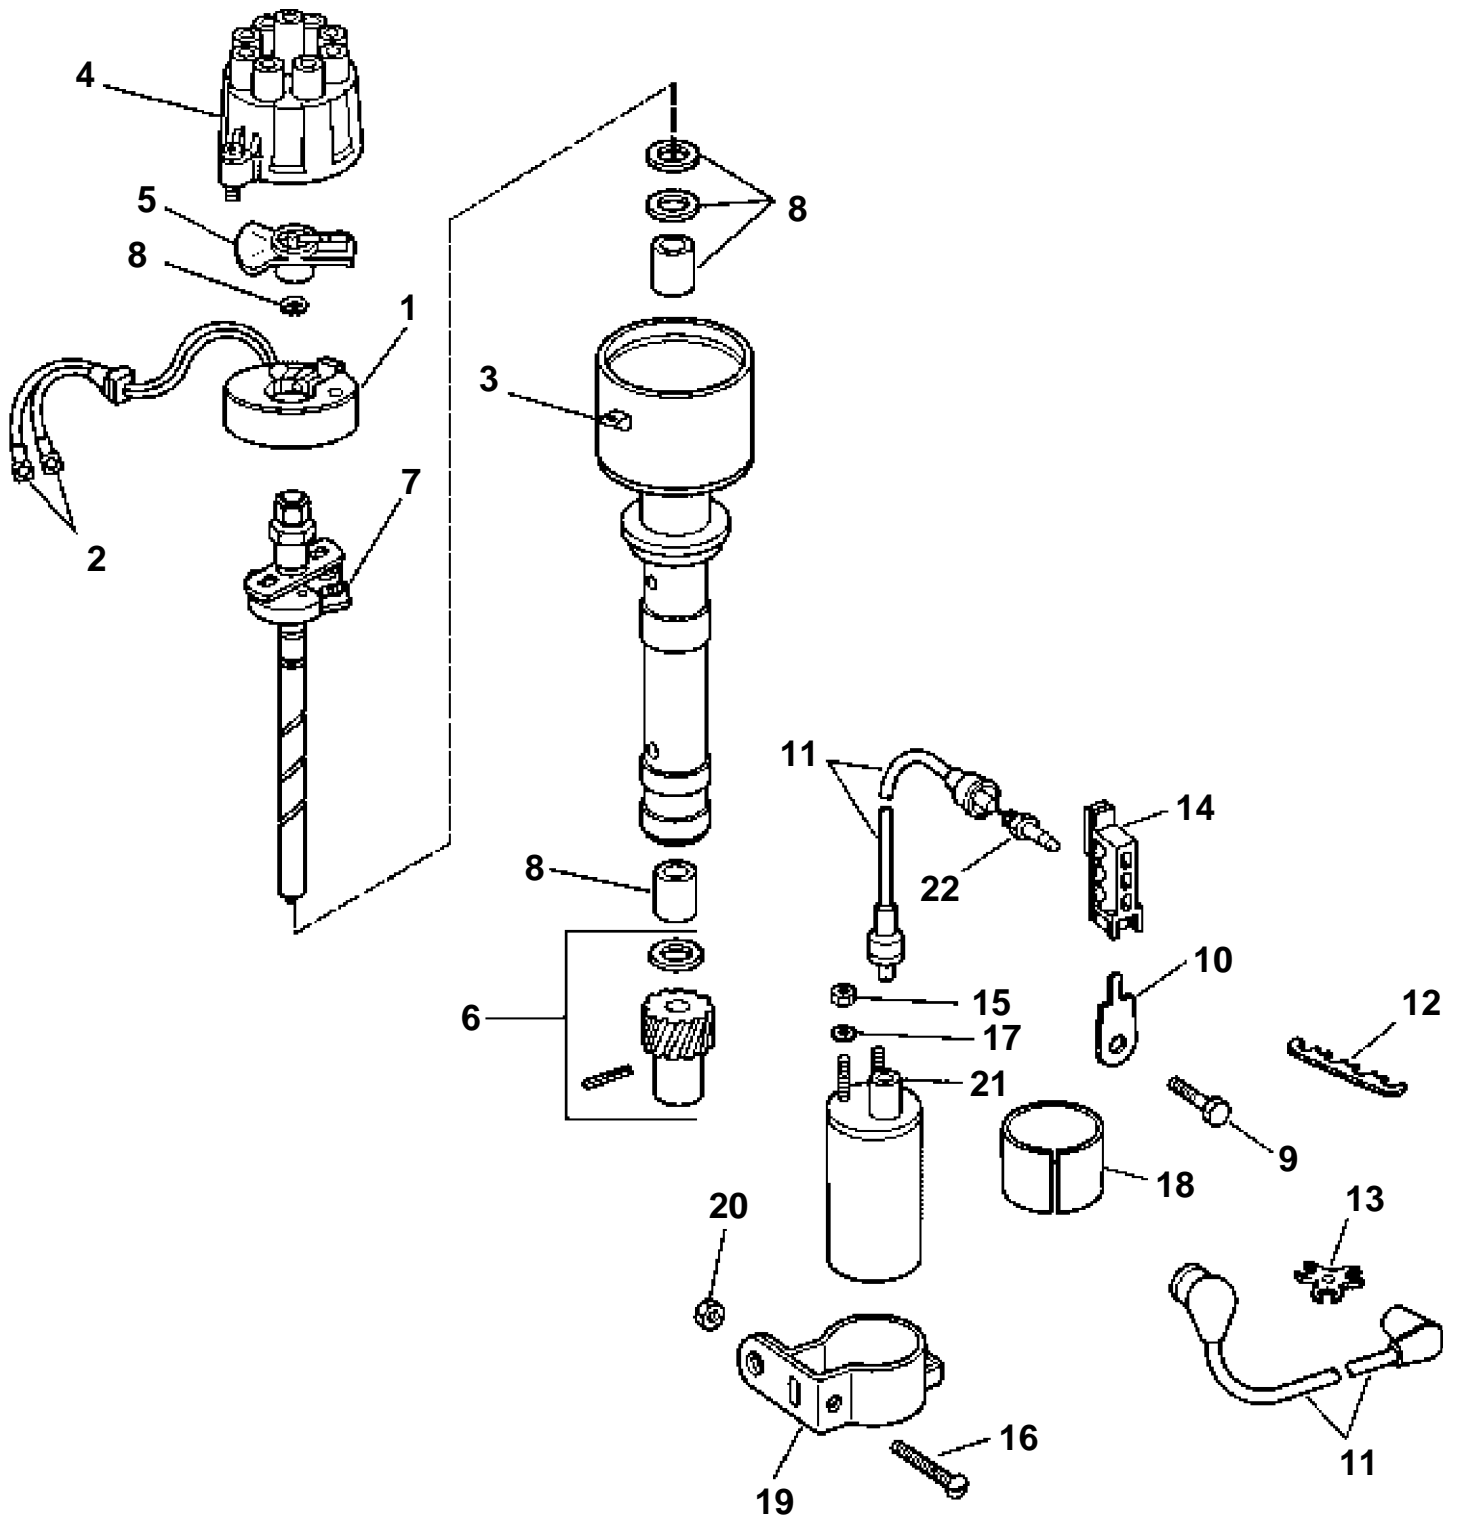

DISTRIBUTOR AND IGNITION COIL, GL / GS

Gr71906

DISTRIBUTOR AND IGNITION COIL, GL / GS

REF	PART NO.	QTY	DESCRIPTION	NOTES
	3854043	1	Distributor	
1	3854077	1	· Sender	
2	3852035	1	· · Cable terminal, Coil	
3	3853812	1	· Bracket	
4	3853815	1	· Cover	
5	3853801	1	· Rotor	
6	3853888	1	· Gear set	
7	3853858	1	· Spring kit	
8	3853795	1	· Bearing	
9	3853557	1	Screw, Retainer, stbd, rear	
10	3856052	2	Bracket, Lead retainer	90° bendout; not shown
	3852162	1	Washer, Spacer, lead retainer bracket	Rear, stbd
11	3857166	1	Ignition cable kit	
12	3852491	2	· Retainer, 4-wire ignition leads	
13	3852492	2	· Retainer, 3-wire ignition leads	
14	3852619	3	Retainer, Ignition leads	Port & stbd
15	3852064	2	Nut, Coil terminal	
16	3852126	1	Screw, Ignition coil clamp	
17	3852001	2	Lock washer, Coil terminal	
18	3853236	1	Spacer, Ignition coil	
19	3852218	1	Clamp, Ignition coil to engine	
20	3852079	1	Nut, Coil clamp	
21	3852217	1	Ignition coil	
22	3851857	2	Spark plug kit, 4 pack	
	3851858	1	Spark plug kit, 24 pack	
	3810233	1	Set	