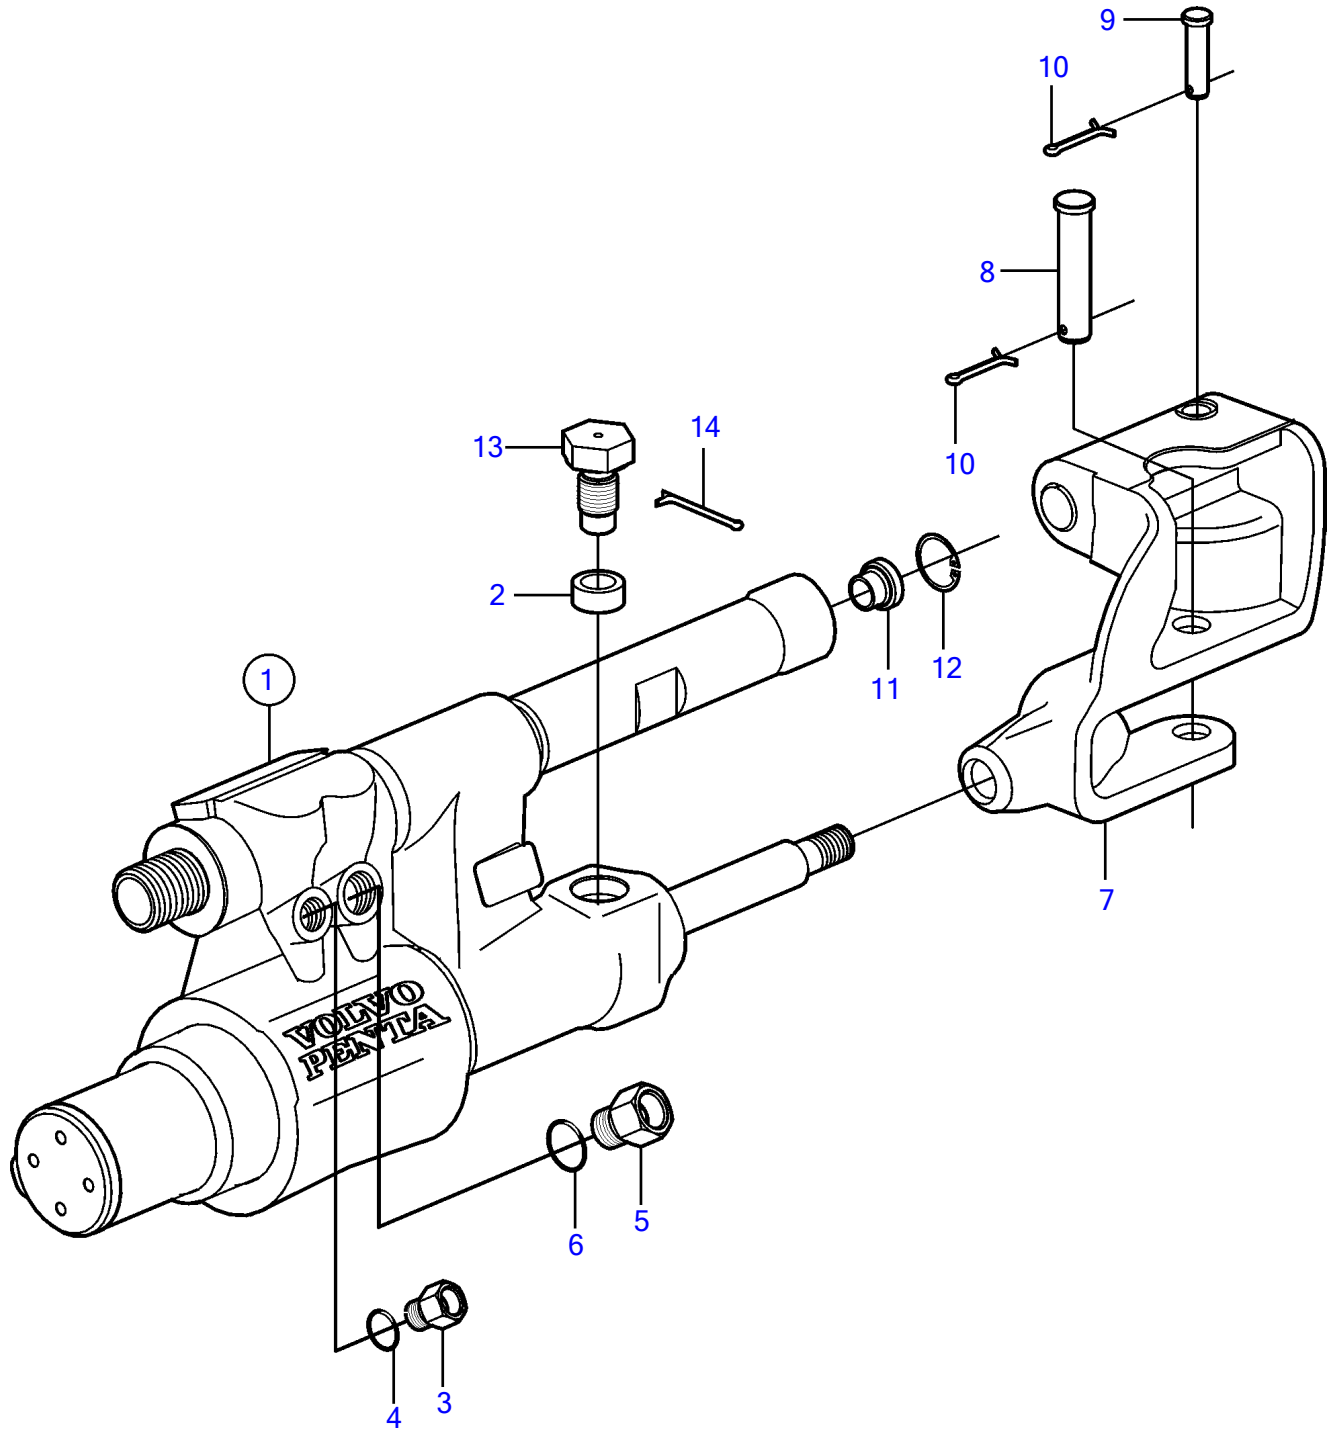

V8-380-C-A, V8-380-C-B

V8-380-C-A, V8-380-C-B

REF	PART NO.	QTY	DESCRIPTION	NOTES
1	3812269	1	Steering cylinder	replaced by next part number
	21910902	1	Steering cylinder	
2	3861035	2	• Bushing	
3	3859041	1	• Fitting	
4	3859040	1	• O-ring	
5	3859043	1	• Fitting	
6	3859042	1	• O-ring	
7	3859048	1	• Cable attachment	
8	3859047	1	• Pin	
9	3859046	1	• Pin	
10	3859045	2	• Split pin	
11	3859052	1	• Ring	
12	3859051	1	• Ring	
13	3850931	2	Screw	
14	3853376	2	Split pin	