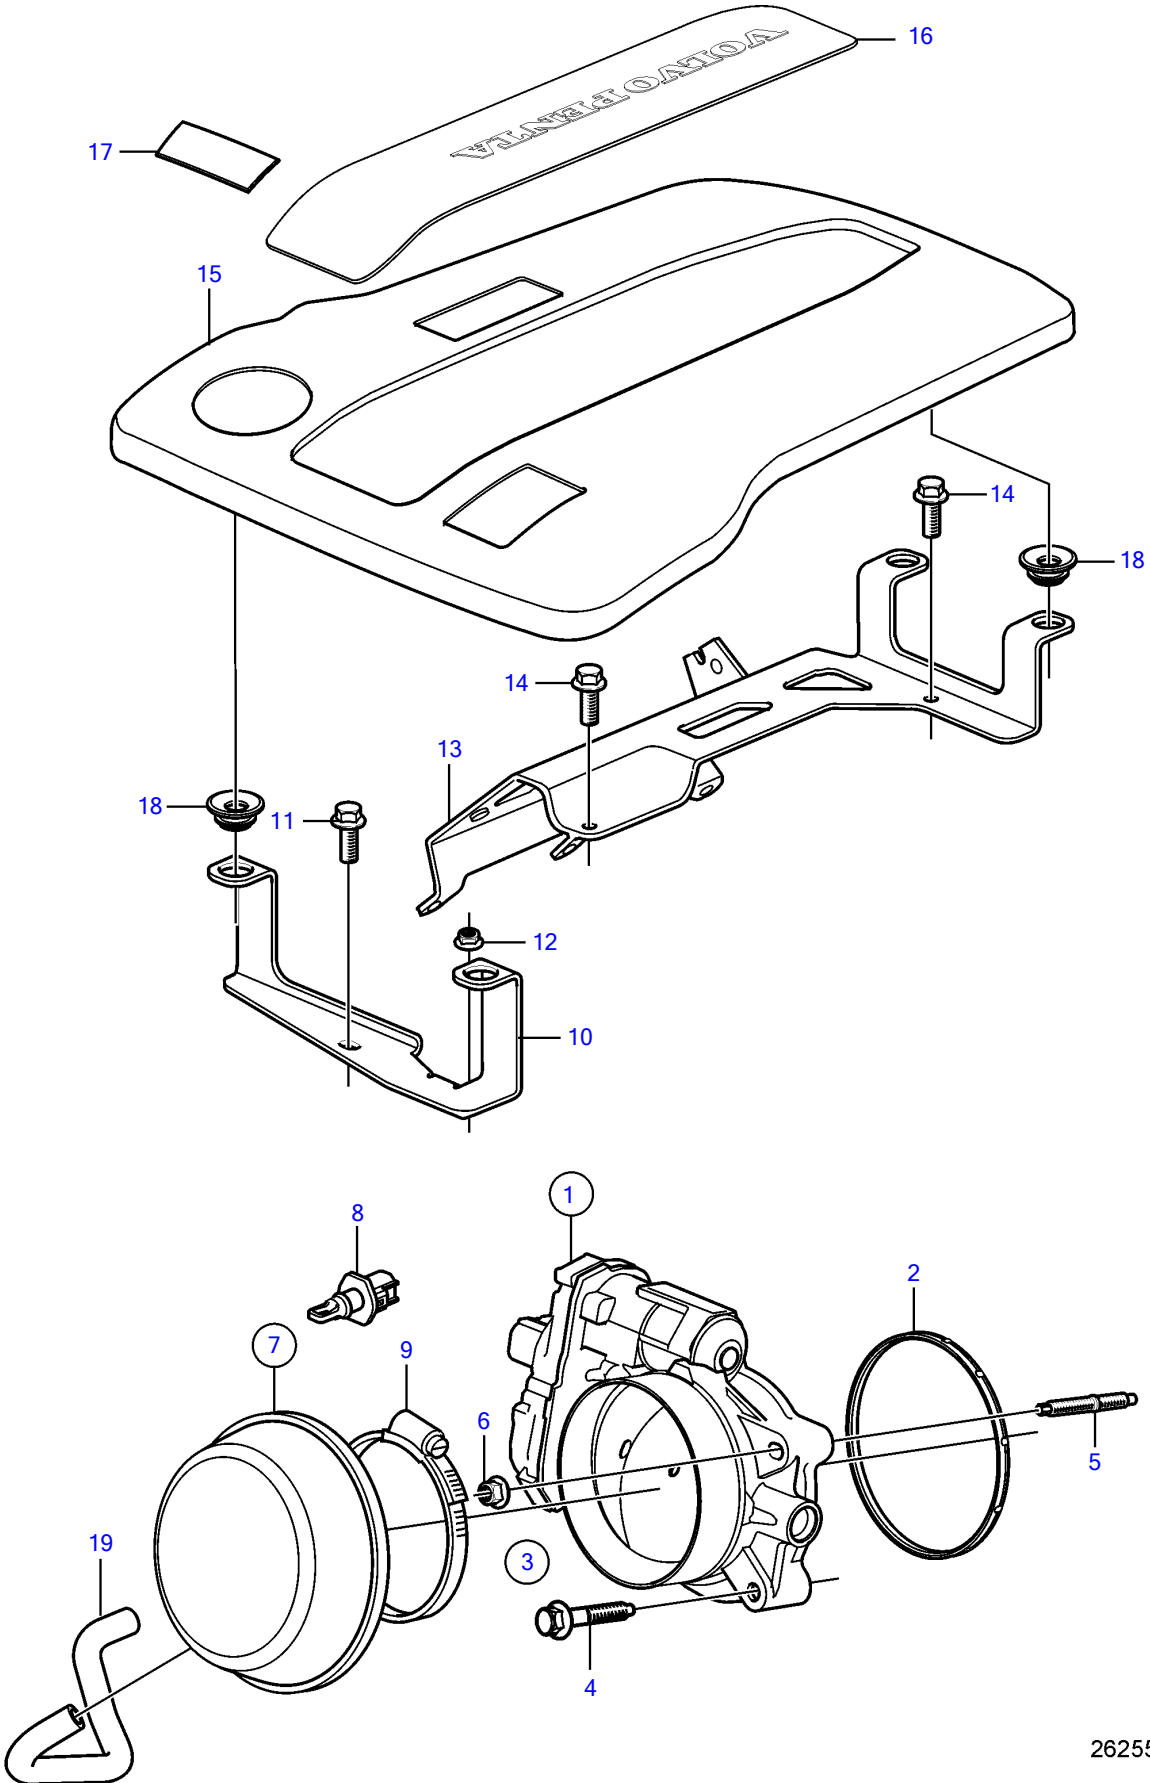

V8-380-C-A, V8-380-C-B

26255

V8-380-C-A, V8-380-C-B

REF	PART NO.	QTY	DESCRIPTION	NOTES
1	21742808	1	Body, throttle	
		1	• Switch, idle validation	not sold separately
		2	• Sensor, throttle position	not sold separately
2	21883745	1	Gasket	
3	21883753	1	Bolt, kit	
4		2	• Bolt	not sold separately
5		2	• Stud	not sold separately
6		2	• Nut	not sold separately
7	21604789	1	Flame shield	
8	21713355	1	• Sensor, intake air temp	
9	3863443	1	Hose clamp	
10	21663242	1	Bracket	
11	946544	1	Flange screw	
12	981124	1	Flange nut	
13	21618168	1	Bracket	
14	946544	2	Flange screw	
15	21614847	1	Cover	
16	21652121	1	• Decal	Volvo Penta V8
17		1	Decal	350
	21766647	1	Decal	380
	22088294	1	Decal	430
18	21429100	4	Grommet	
19	21670012	1	Hose	