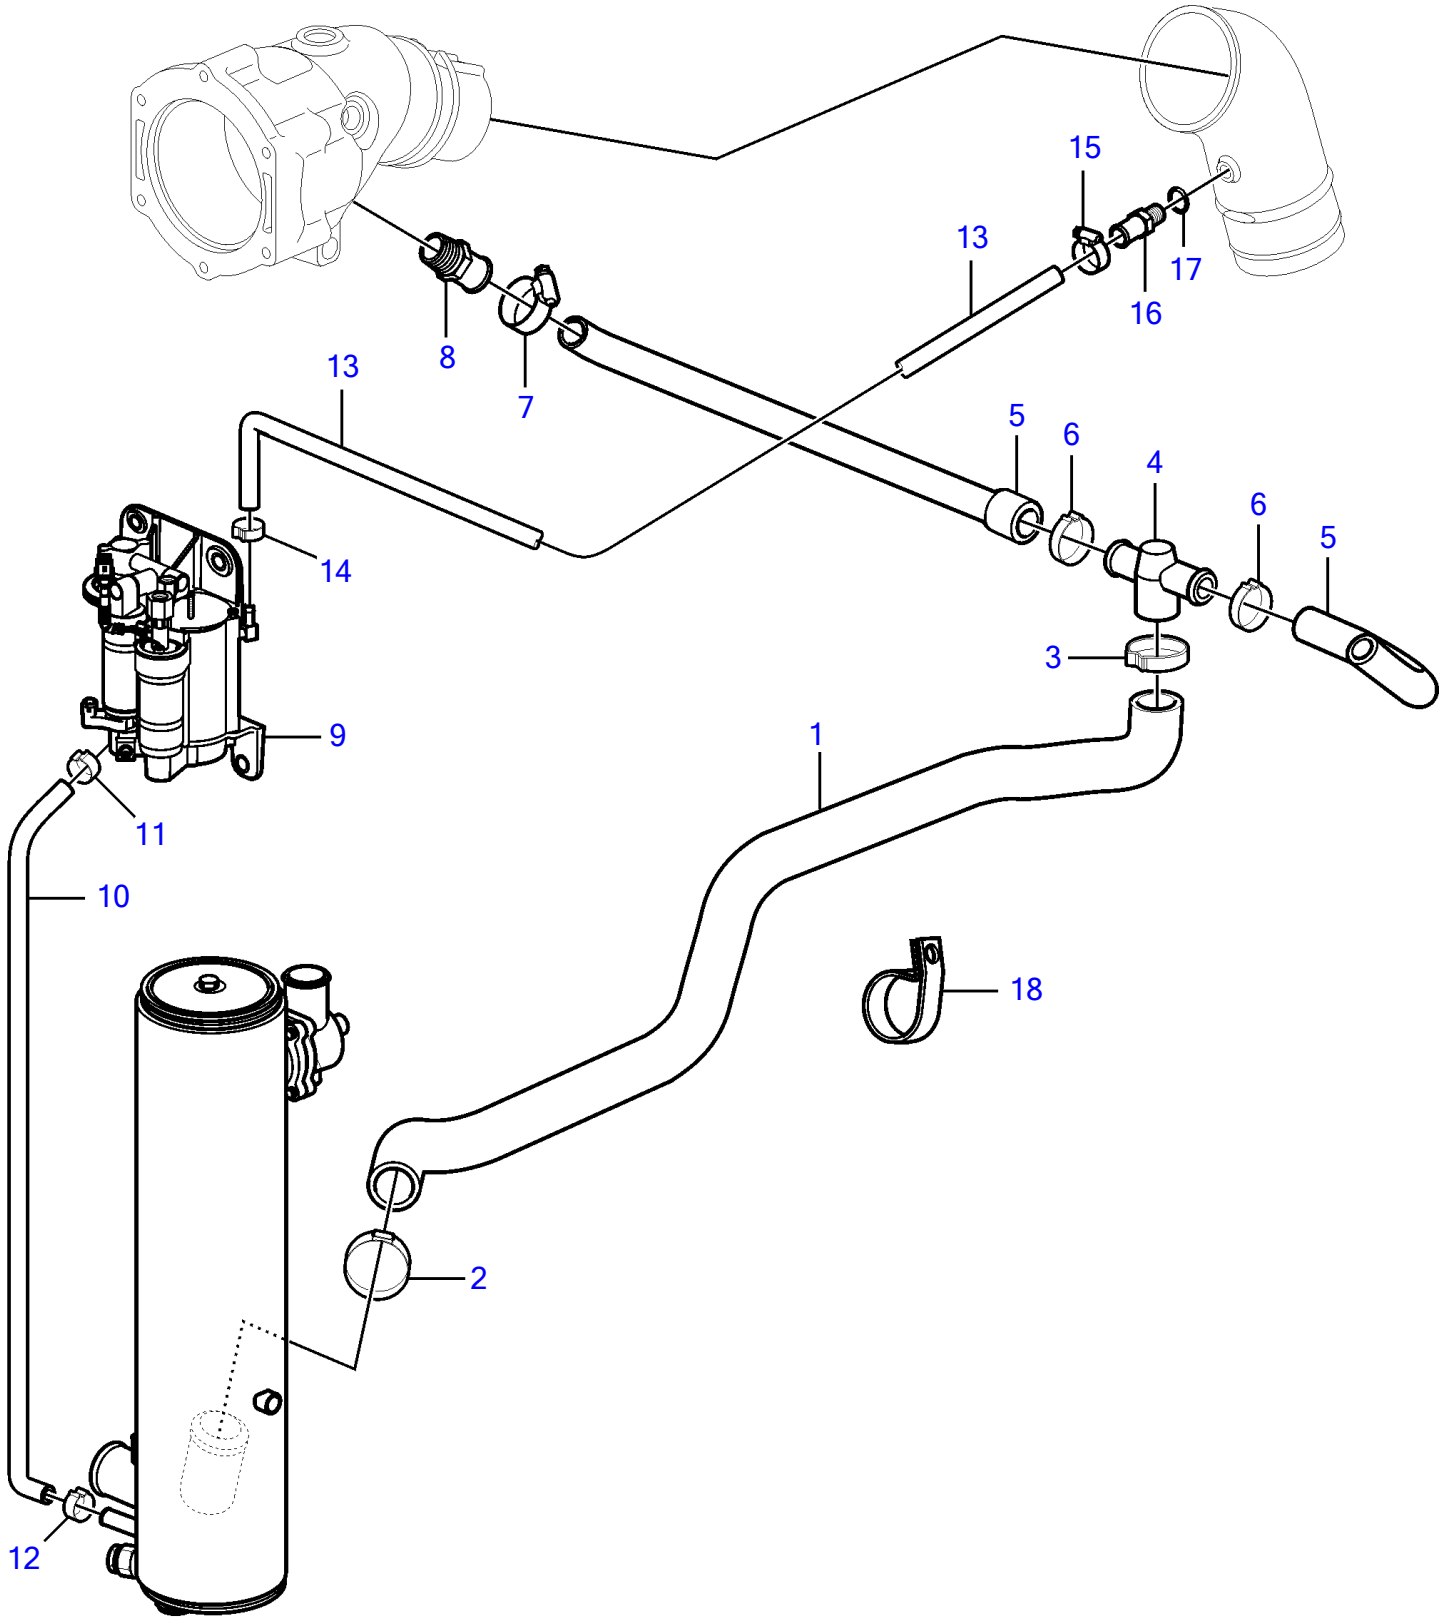

V8-380-C-A, V8-380-C-B

V8-380-C-A, V8-380-C-B

REF	PART NO.	QTY	DESCRIPTION	NOTES
1	21616859	1	Hose	
2		1	Hose clamp	
3		1	Hose clamp	
4	21630488	1	Adapter, tee	
5	21616871	2	Hose	
6		2	Hose clamp	
7	3863439	2	Hose clamp	
8	983744	2	Hose nipple	
9	21605461	1	Fuel pump	
10		1	• Hose	not sold separately
11	978166	1	• Hose clamp	
12	978166	1	Hose clamp	
13	21807153	1	Hose	
14	978166	1	Hose clamp	
15	3860413	1	Hose clamp	
16	21115767	1	Adapter	
17	976970	1	• O-ring	
18	21619466	2	Attaching clamp	