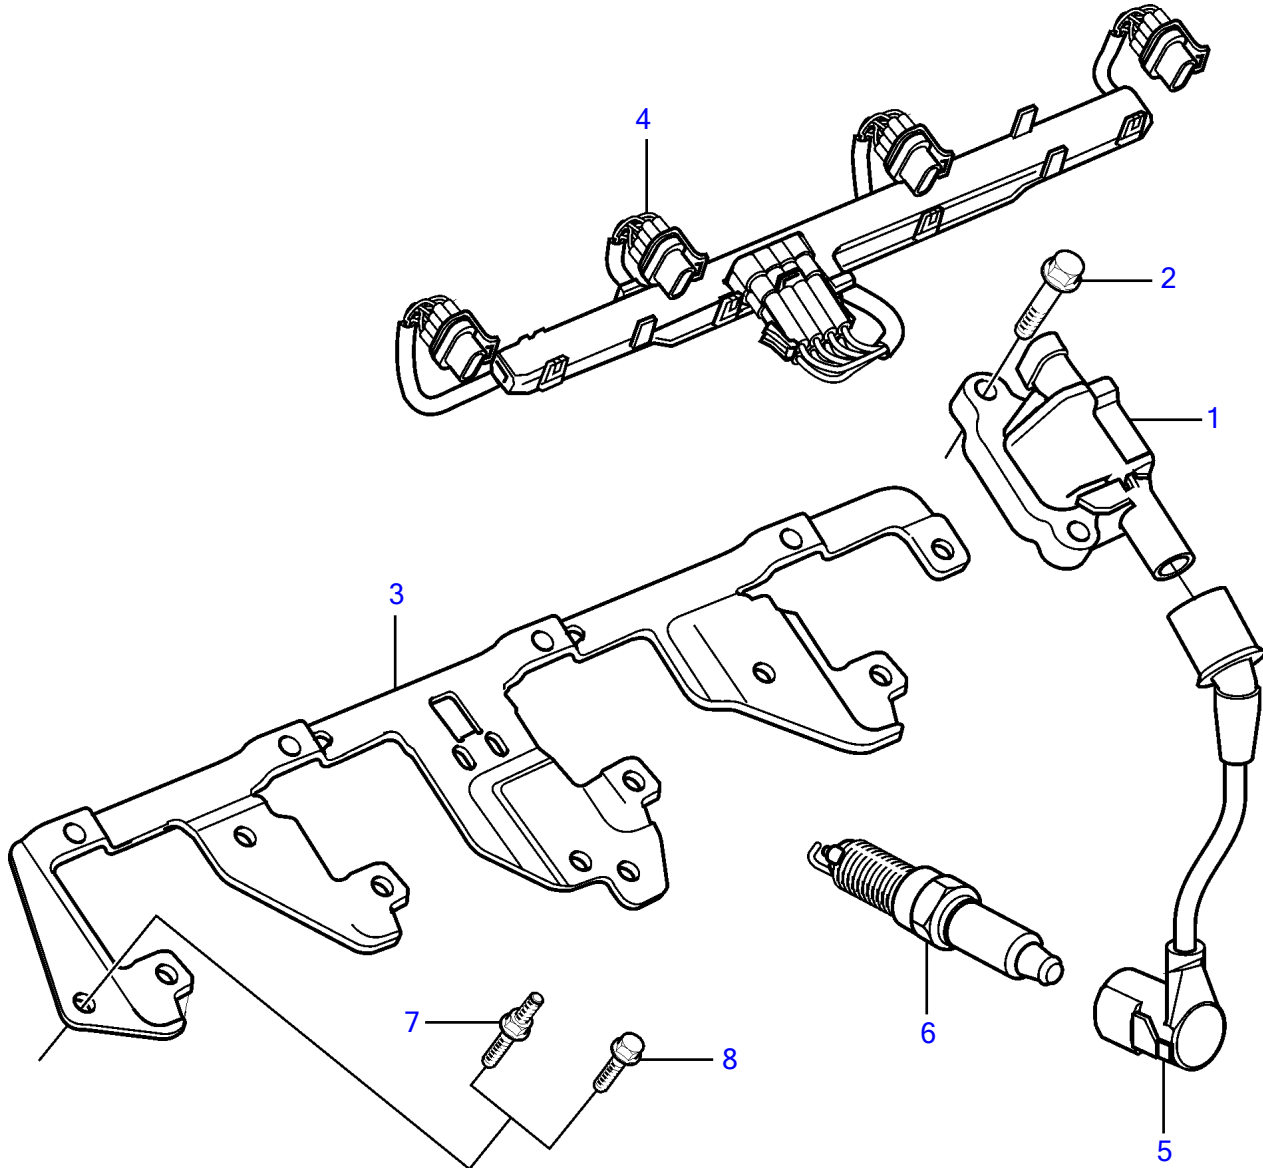

V8-380-C-A, V8-380-C-B

V8-380-C-A, V8-380-C-B

REF	PART NO.	QTY	DESCRIPTION	NOTES
1	21652127	8	Ignition coil	
2	21883679	13	Screw	M6x25mm
	947542	3	Flange screw	M6x25mm, with sealer, for bracket
3	21883680	2	Bracket	
4	21883681	2	Wire	
5	21801266	1	Ignition cable kit	
		8	• Ignition cable	
6	21772268	2	Spark plug kit	4 pack
	21801267	1	Spark plug kit	24 pack
7	21883713	7	Stud	
8	947542	2	Flange screw	L=25mm
	946544	1	Flange screw	L=16mm